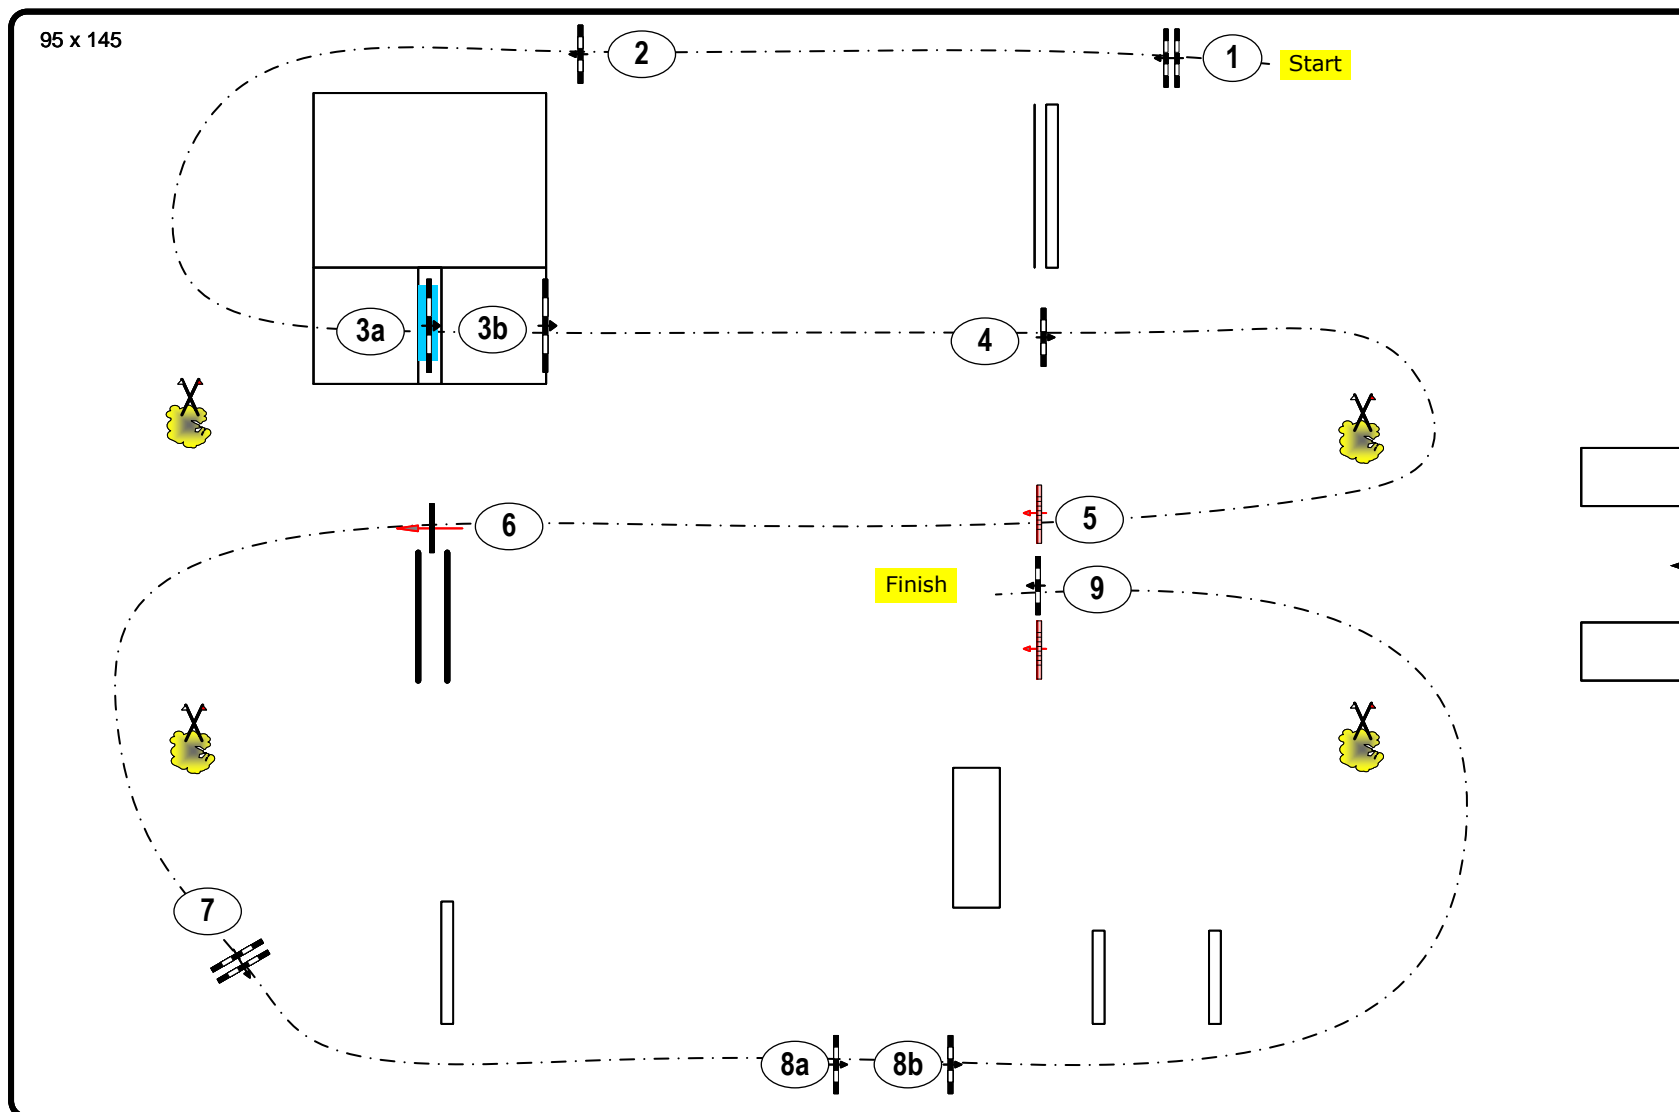

8.-12. MAI 2024
 DEUTSCHES SPRING- UND DRESSUR-DERBY
 HAMBURG DERBY-PARK
 KLEIN FLOTTBEK
 www.hamburgderby.de

Class: 27/28/29

Amateur - Jumping-Derby of the EN GARDE Amateur Trophy

Competition against the clock

Table: A
 National RG:
 FEI RG / Art. 277a
 Height: 1,15/1,25/1,40 m

Speed: 350 m/min

Length: 720 m
 Time allowed: 124 sec
 Time limit: 248 sec

Obstacles: 9
 Efforts: 11
 Penalty sec
 Closed combination: 3a-3b

Two empty rectangular boxes for recording scores, with an arrow pointing to the right.

IsiGrade
 Jumps by Rothenberger

Course Designer:
 Frank Rothenberger (GER)
 Peter Schumacher (GER)