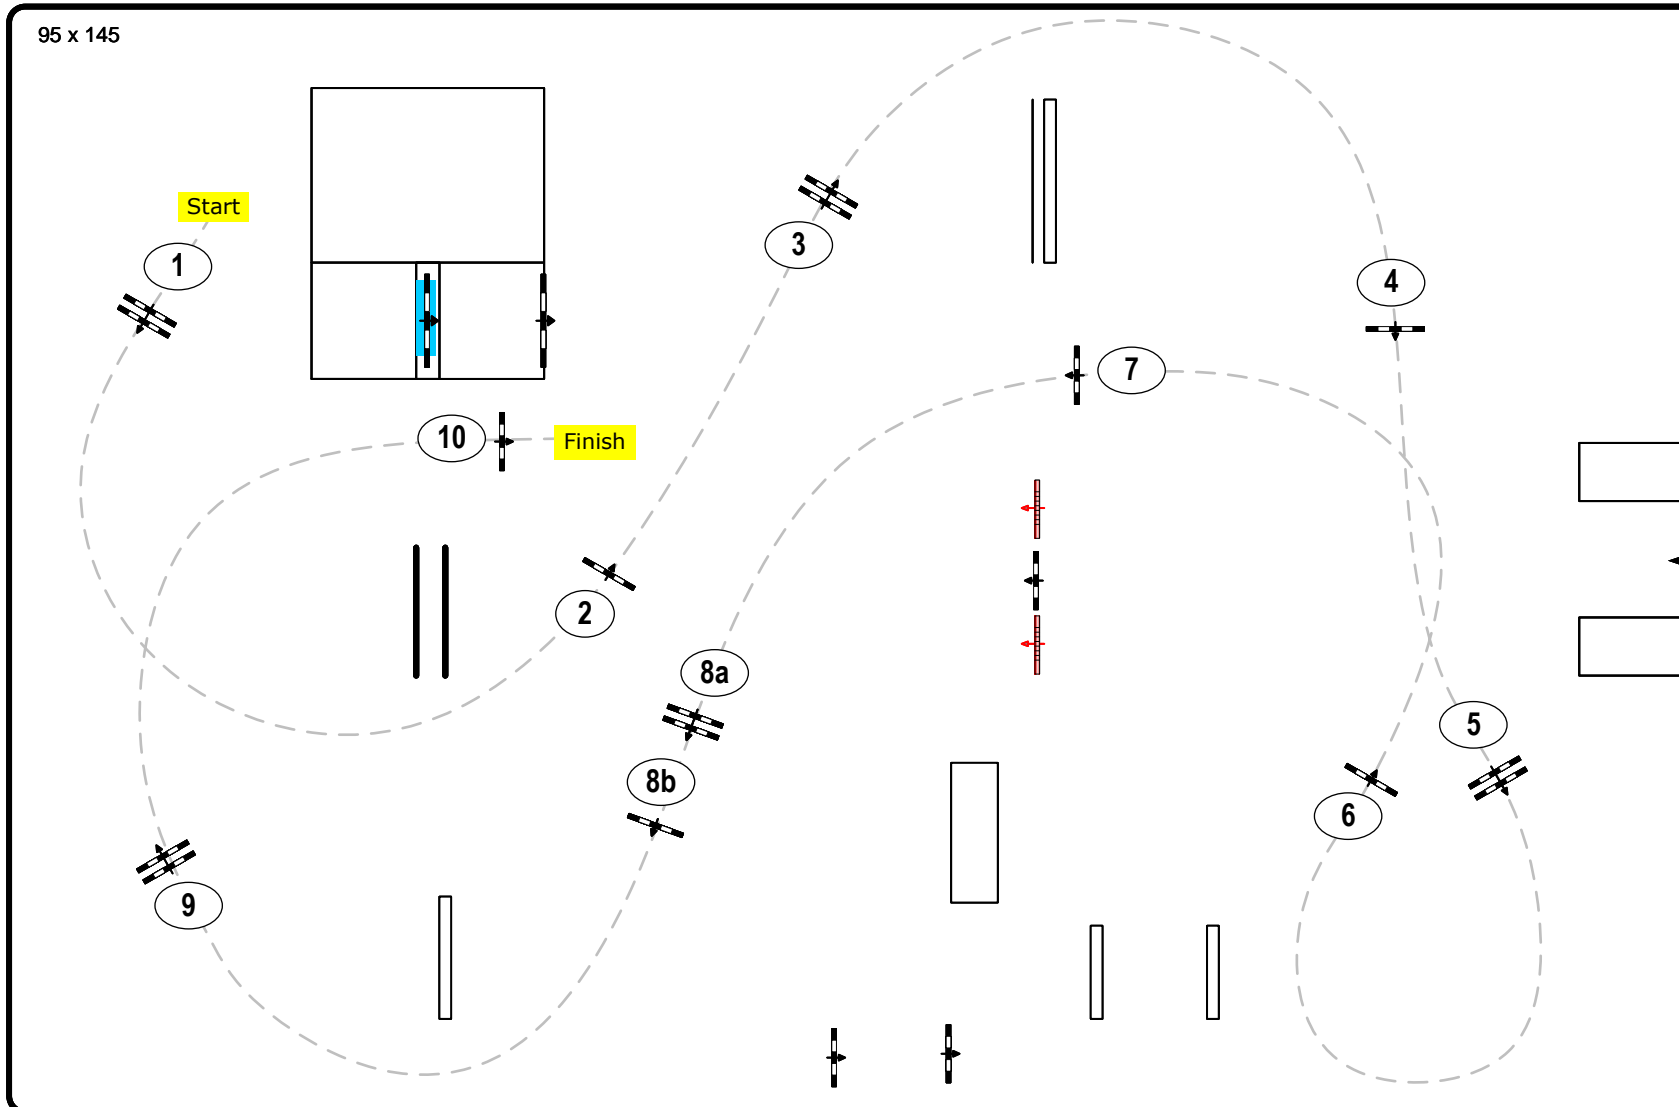

8.-12. MAI 2024
 DEUTSCHES SPRING- UND DRESSUR-DERBY
 HAMBURG DERBY-PARK KLEIN FLOTTBEK
 www.hamburgderby.de

Class: 20/23/26

EN GARDE Amateur Trophy

Competition against the clock

Table: A
 National RG:
 FEI RG / Art. 238.2.1
 Height: 1,15/1,25/1,40 m

Speed: 350 m/min
 Length: 450 m
 Time allowed: 78 sec
 Time limit: 156 sec

Obstacles: 10
 Efforts: 11
 Penalty sec
 Closed combination:

Course Designer:
 Frank Rothenberger (GER)
 Peter Schumacher (GER)