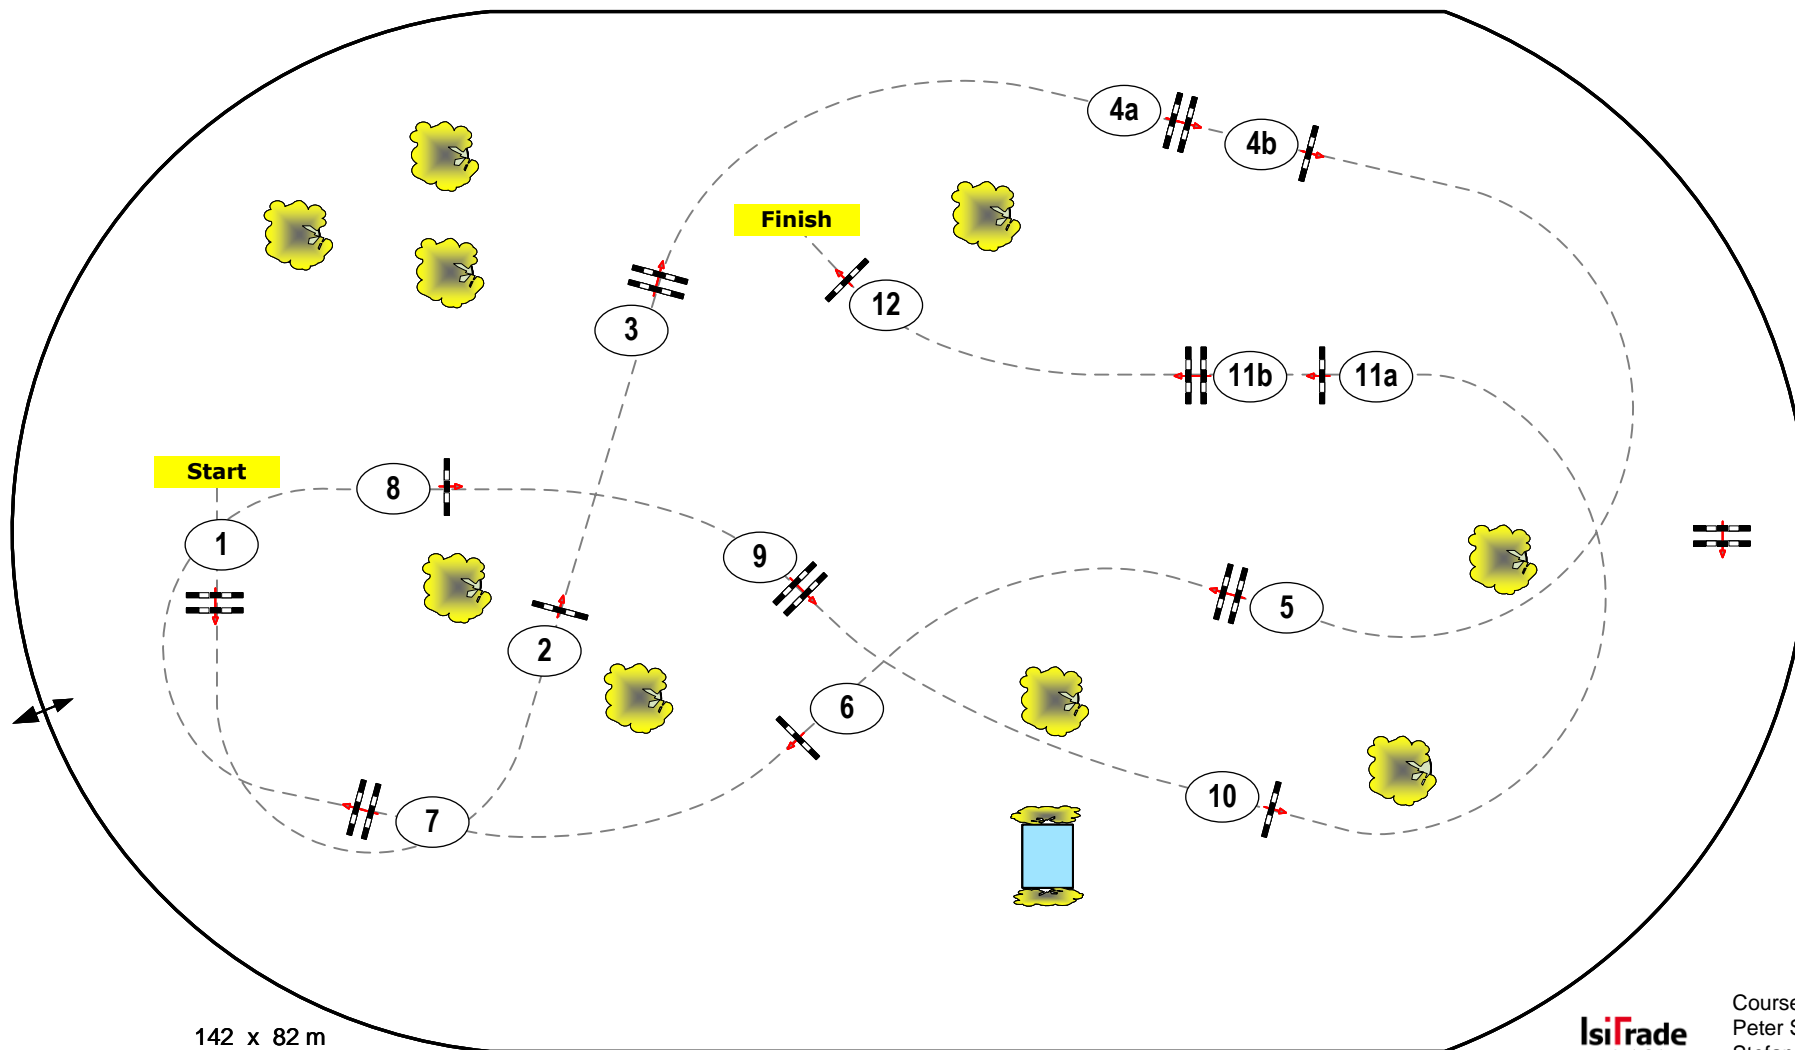

# Longines Pfingstturnier Wiesbaden (GER) 2024

CSI4\* / CSI1\*

**Class No.: 13**

**CSI\*\*\*\***

**Competition against the clock**

Table: A  
 National RG:  
 FEI RG / Art. 238.2.1a  
 Height: 1,50 m

Speed: 375 m/min  
 Length: 510 m  
 Time allowed: 82 sec  
 Time limit: 164 sec

Jump-off:  
 Length: 0 m  
 Time allowed: 0 sec  
 Time limit: 0 sec

142 x 82 m

Course Designer:  
 Peter Schumacher (GER)  
 Stefan Schäfer (GER)

Provisional Plan | The course designer reserves the right to make changes if necessary · Changes will be posted at the entrance