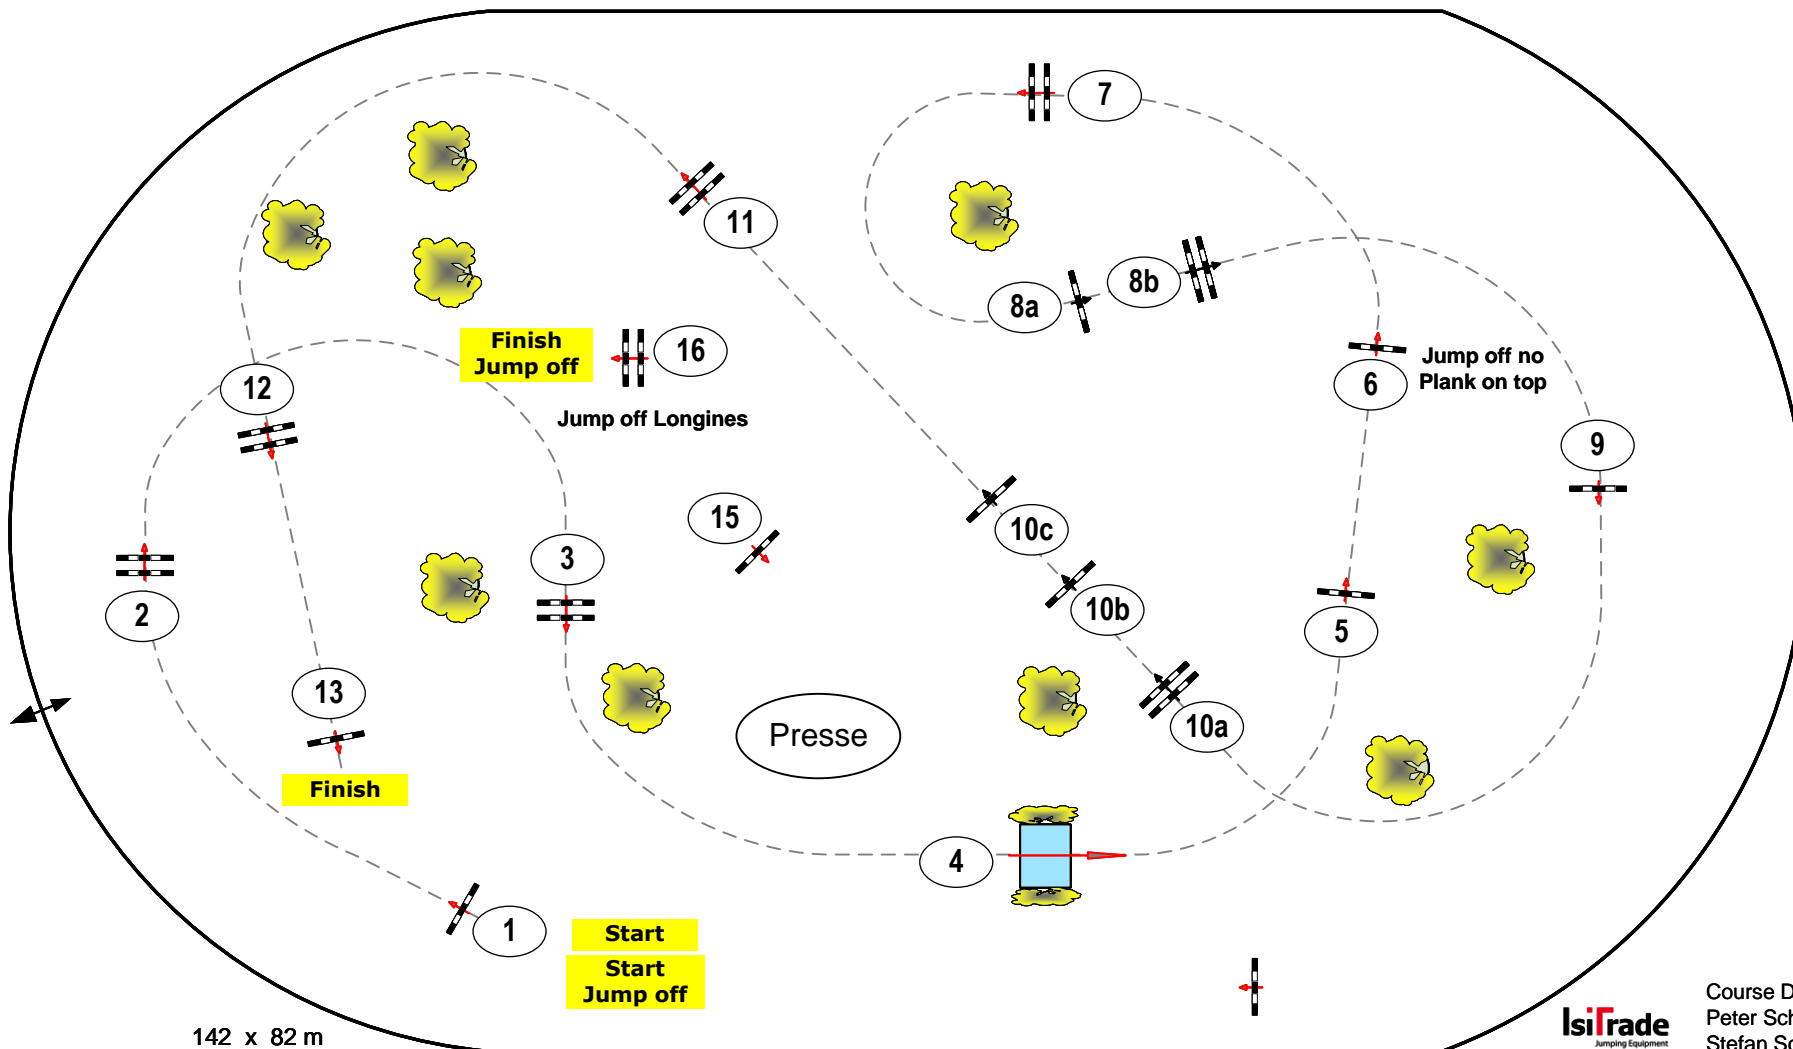

Longines Pfingstturnier Wiesbaden (GER) 2024

CSI4* / CSI1*

Class No.: 20

CSI****

Competition with one jump-off

Table: A
 National RG:
 FEI RG / Art. 238.2.2a-GP
 Height: 1,60 m

Speed: 400 m/min
 Length: 565 m
 Time allowed: 85 sec
 Time limit: 170 sec

Jump-off: **1-2-15-6-7-8ab-10b-16**
 Length: 390 m
 Time allowed: 59 sec
 Time limit: 118 sec

142 x 82 m

Course Designer:
 Peter Schumacher (GER)
 Stefan Schäfer (GER)