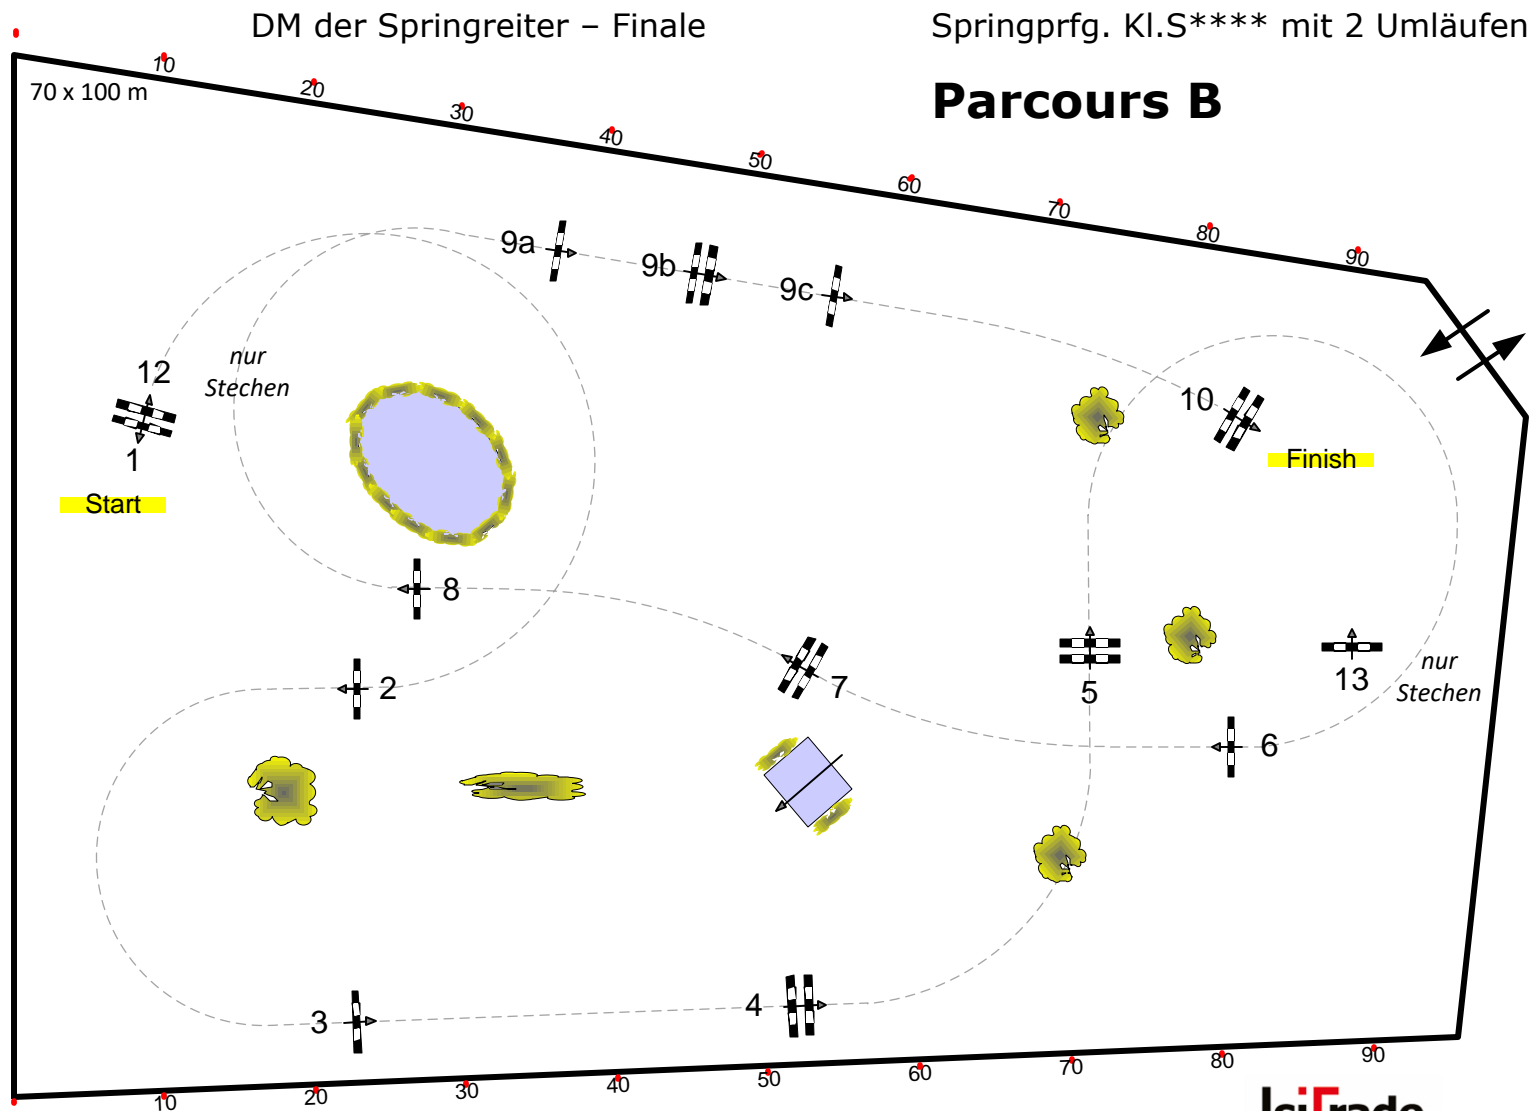

# Longines Balve Optimum 2024

Nr.: 15 Longines Optimum Preis

Table: A  
 National RG: 501,A.2  
 FEI RG / Art.  
 Height: 1,55 m

Speed: 375 m/min

Length: 390 m  
 Time allowed: 63 sec  
 Time limit: 126 sec

Obstacles: 10  
 Efforts: 12  
 Penalty sec

Jump-Off / 2ndPhase:

12-3-8-9bc-7-4-13

Length: 360 m  
 Time allowed: 58 sec  
 Time limit: 116 sec

Parcours Team: Frank Rothenberger, Christian Wiegand, Isabel Rothenberger, Ralf Stehr, Thomas Erstling, Melanie Pierzina, Christian Ochel, Anna Wälter