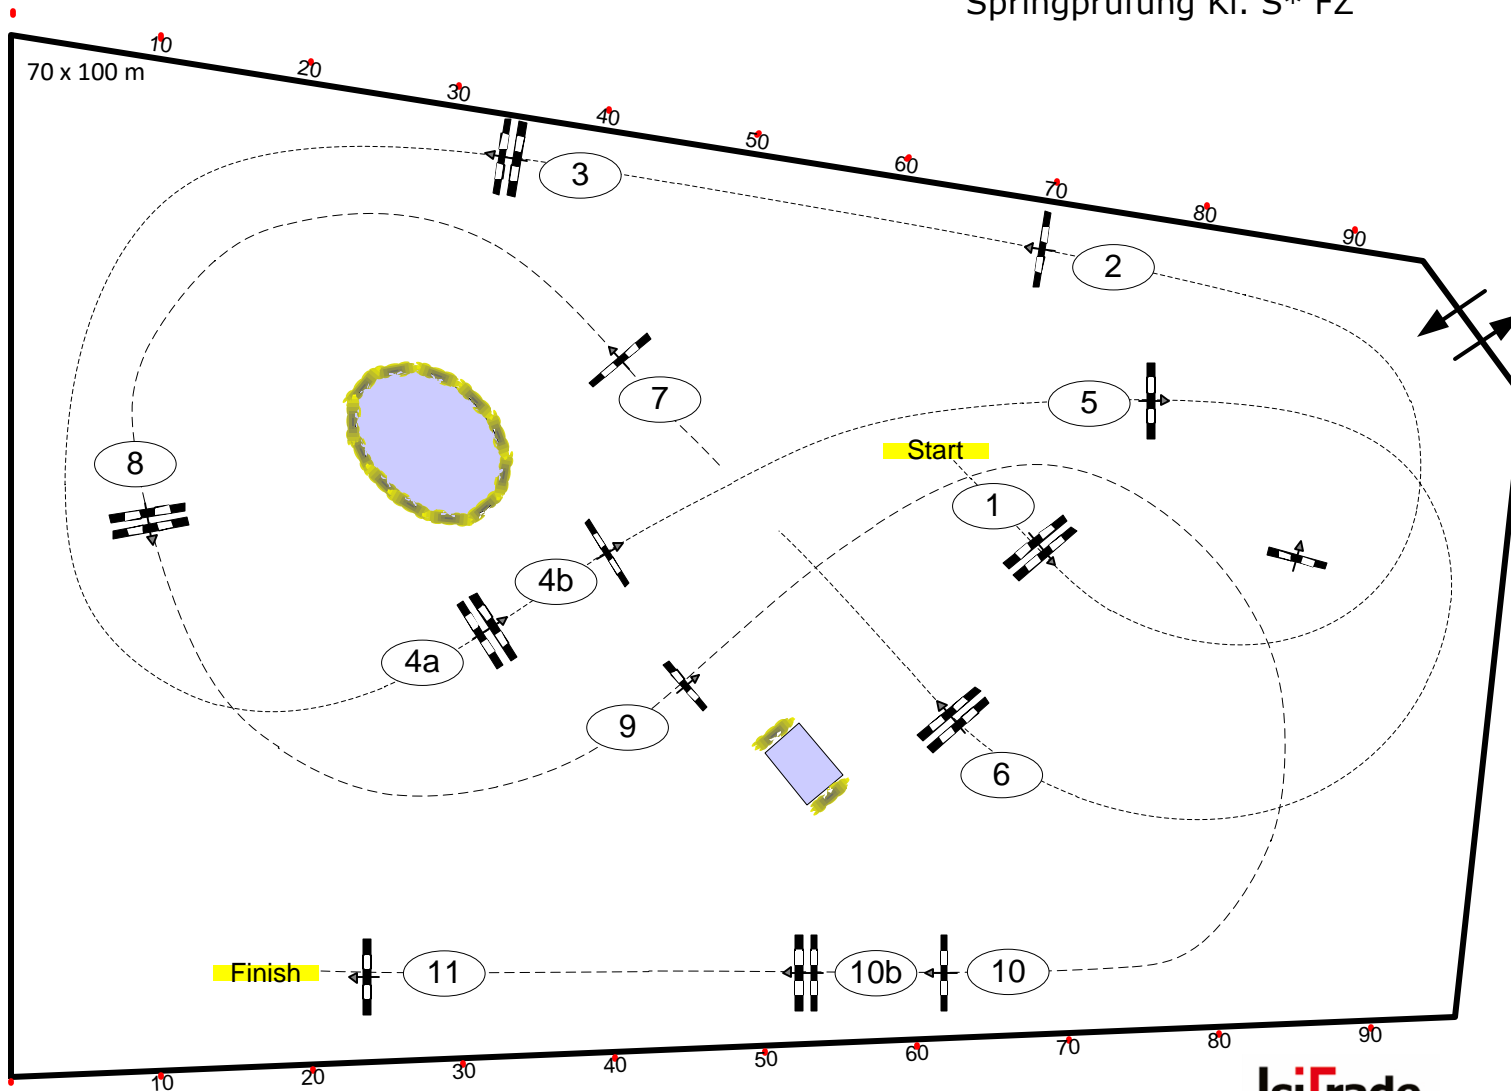

# Longines Balve Optimum 2024

Nr.: 18 **Provincial Förder Cup**

Springprüfung Kl. S\* FZ

Table: A  
 National RG: 238.2.1  
 FEI RG / Art.  
 Height: 1,40 m

Speed: 350 m/min

Length: 460 m  
 Time allowed: 79 sec  
 Time limit: 158 sec

Obstacles: 11  
 Efforts: 13  
 Penalty sec

Jump-Off / 2ndPhase:

450

Length: 0 m  
 Time allowed: 0 sec  
 Time limit: 0 sec

Parcours Team: Frank Rothenberger, Christian Wiegand, Isabel Rothenberger, Ralf Stehr, Thomas Erstling, Melanie Pierzina, Christian Ochel, Anna Wälter