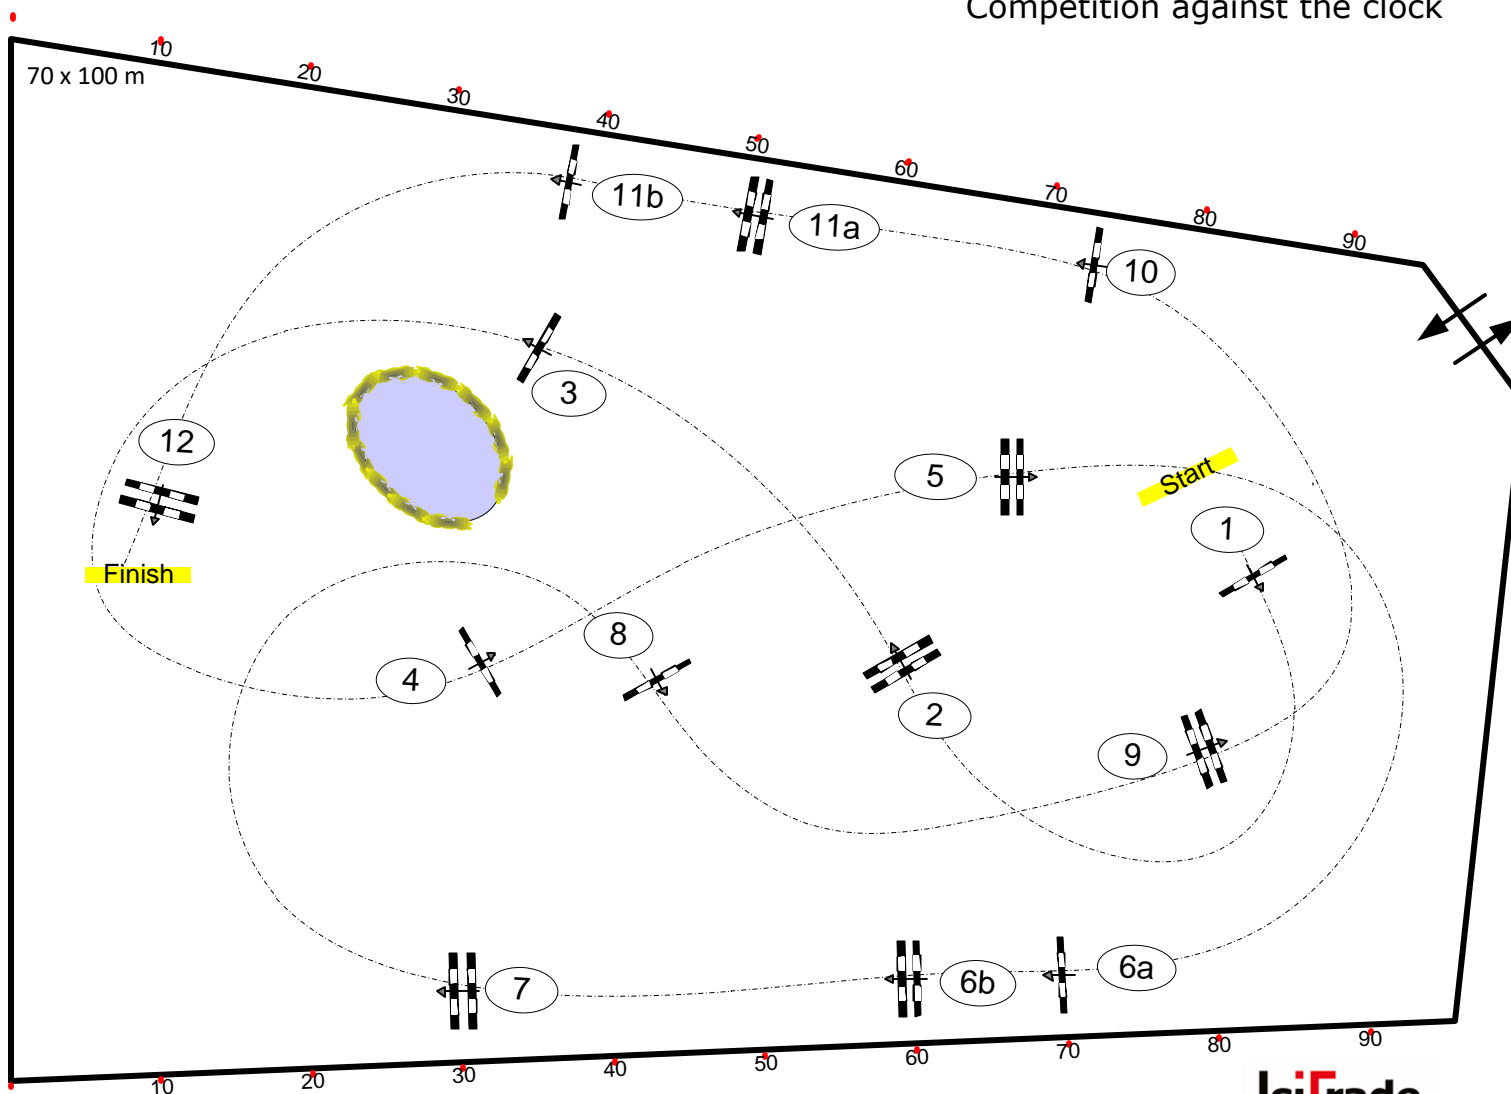

Longines Balve Optimum 2024

Nr.: 20 **U 25 Springpokal**

Competition against the clock

Table: A
 National RG:
 FEI RG / Art. 238.2.1
 Height: 1,40 m

Speed: 375 m/min

Length: 505 m
 Time allowed: 81 sec
 Time limit: 162 sec

Obstacles: 11
 Efforts: 13

Parcours Team: Frank Rothenberger, Christian Wiegand, Isabel Rothenberger, Ralf Stehr, Thomas Erstling, Melanie Pierzina, Christian Ochel, Anna Wälter