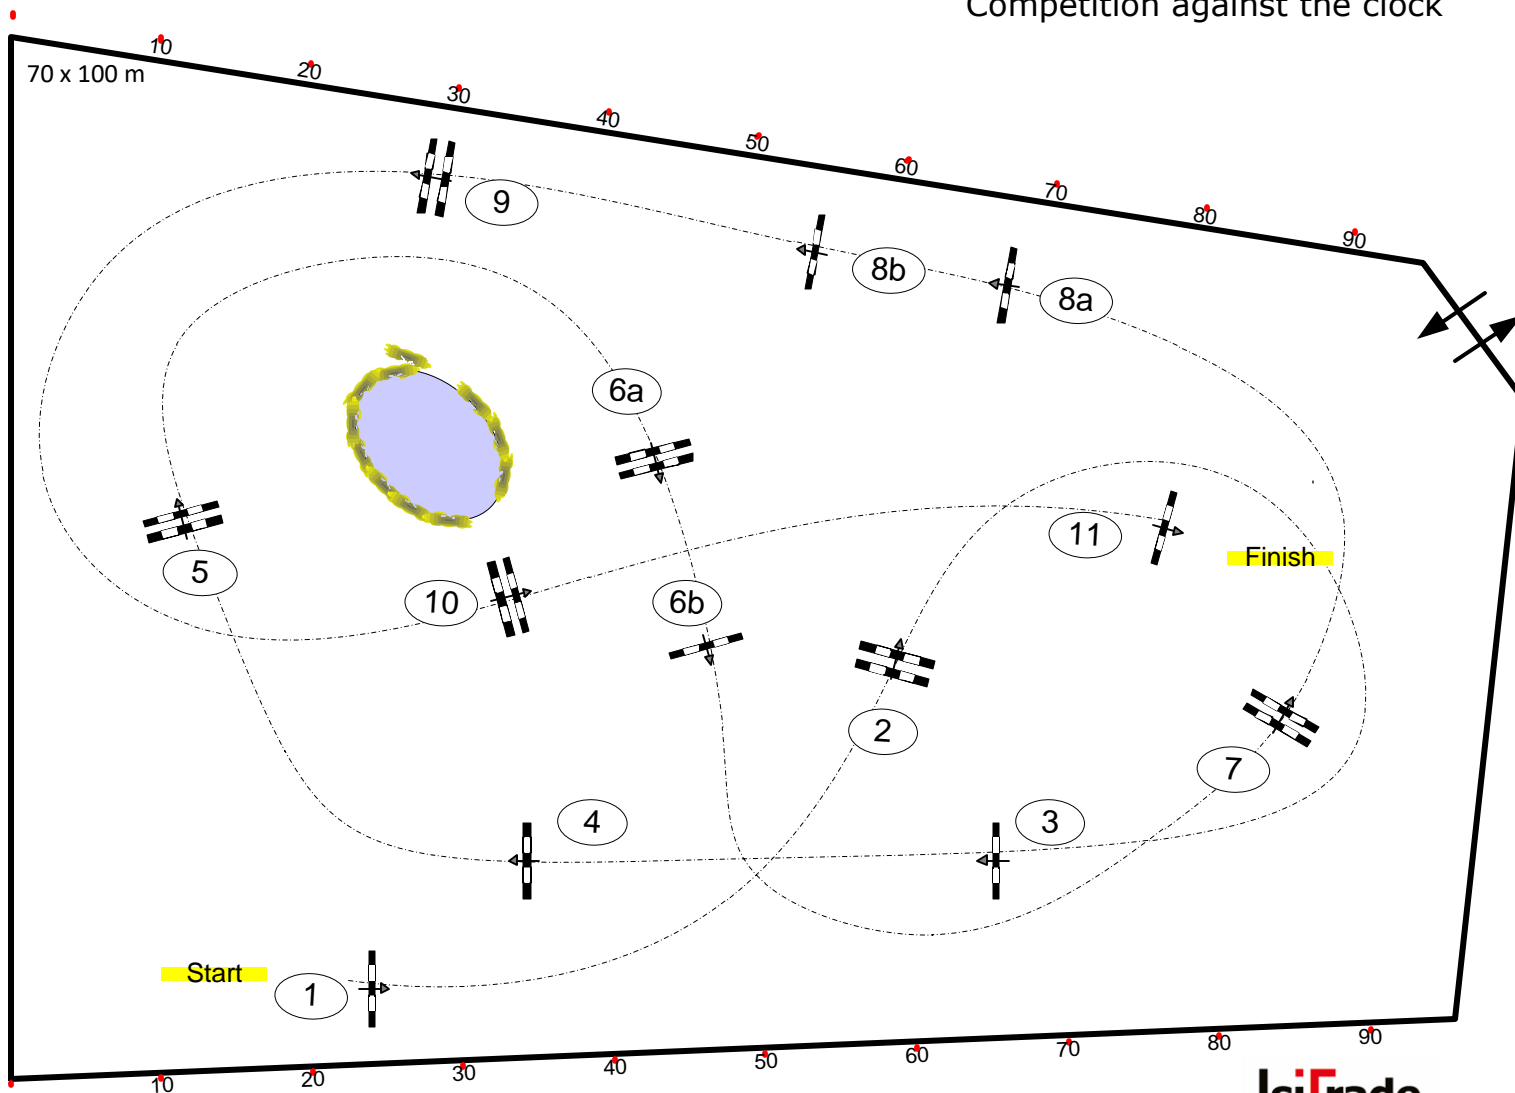

# Longines Balve Optimum 2024

Nr.: 21 U 25 Springpokal

Competition against the clock

Table:	A
National RG: 501 A 1	
FEI RG / Art.	
Height:	1,45 m
Speed:	375 m/min
Length:	470 m
Time allowed:	76 sec
Time limit:	152 sec
Obstacles:	11
Efforts:	13

Parcours Team: Frank Rothenberger, Christian Wiegand, Isabel Rothenberger, Ralf Stehr, Thomas Erstling, Melanie Pierzina, Christian Ochel, Anna Wälter

**IsiGrade**  
Jumping Equipment  
**Thomas**