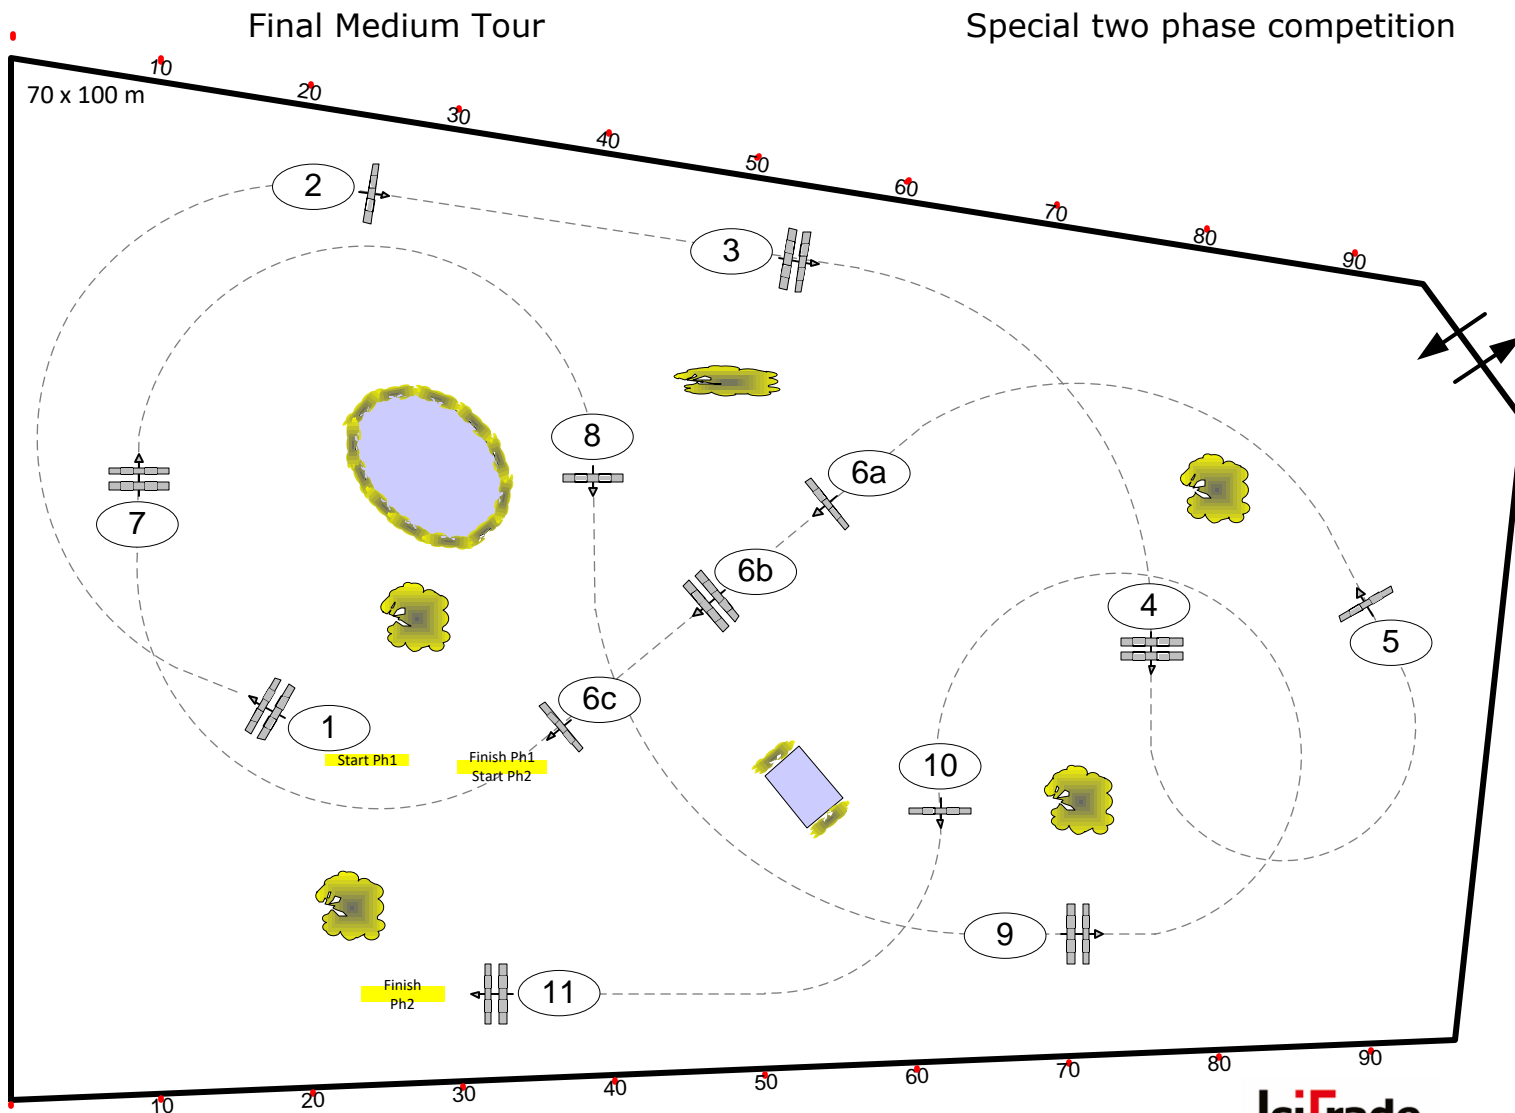

Longines Balve Optimum 2024

Nr.: 32 **Medice Preis**

Table: A
 National RG: 274.2.5
 FEI RG / Art.: 1,40 m
 Height: 1,40 m

Speed: 350 m/min
 Length: 230 m
 Time allowed: 40 sec
 Time limit: 80 sec

Obstacles: 6
 Efforts: 8
 Penalty sec

Jump-Off / 2ndPhase:

7 - 11

Length: 240 m
 Time allowed: 42 sec
 Time limit: 84 sec

Parcours Team: Frank Rothenberger, Christian Wiegand, Isabel Rothenberger, Ralf Stehr, Thomas Erstling, Melanie Pierzina, Christian Ochel, Anna Wälter