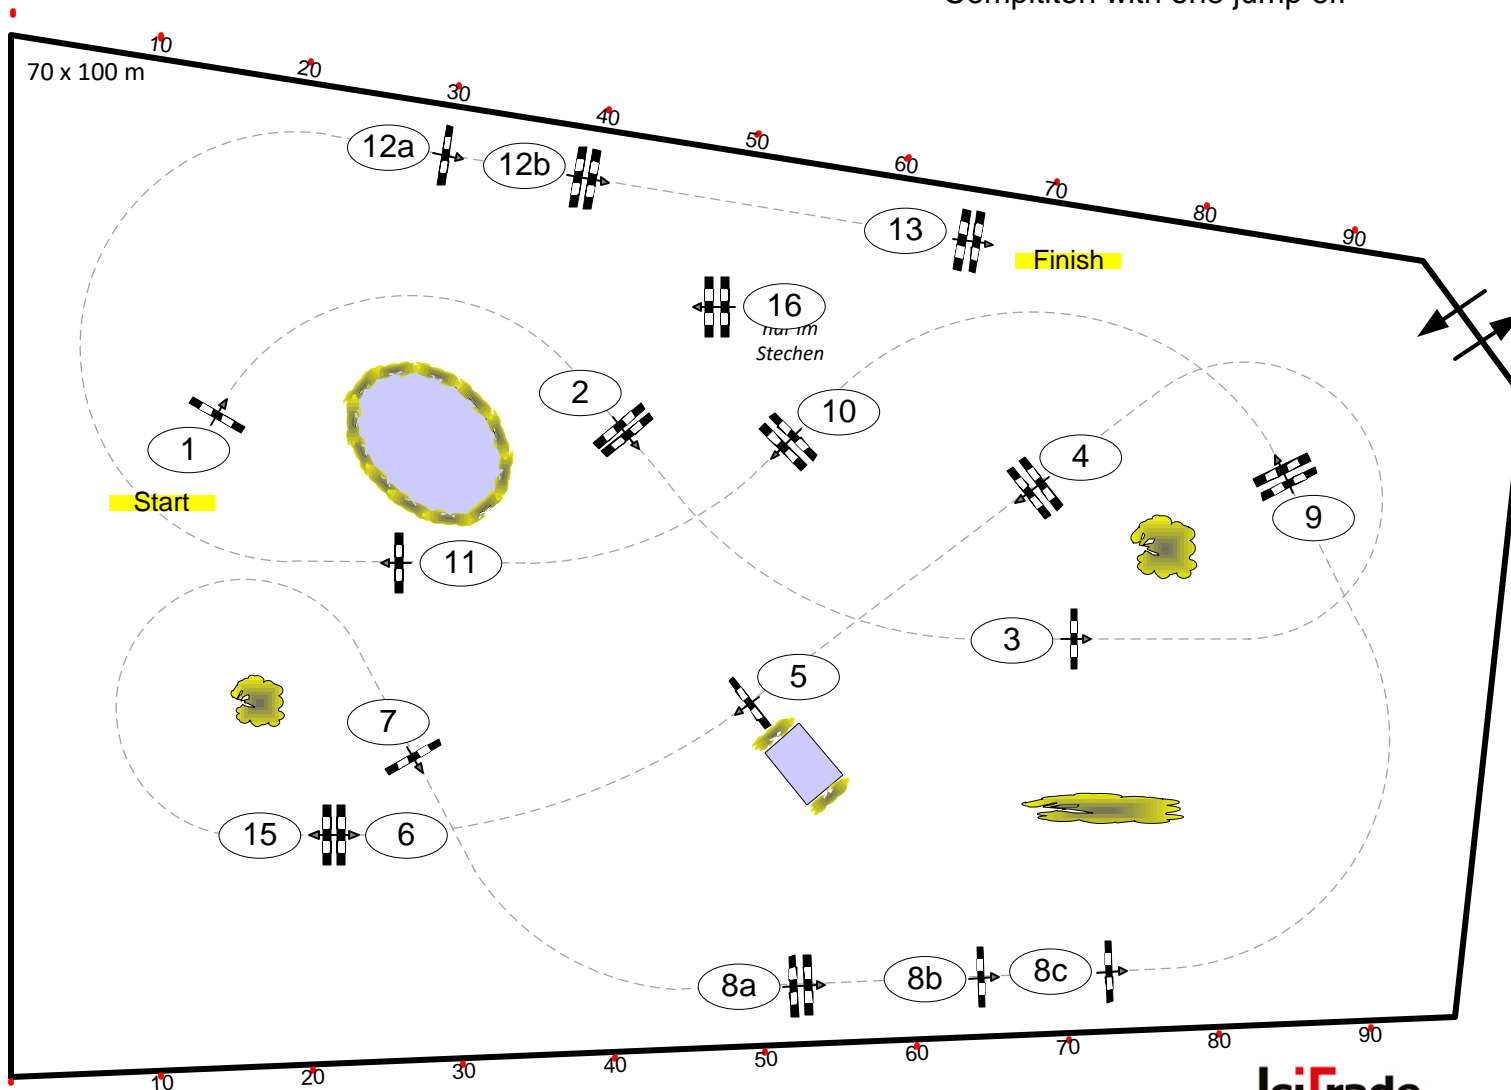

# Longines Balve Optimum 2024

Nr.: 34 **Championat von Balve**

Competition with one jump off

Table: A  
 National RG:  
 FEI RG / Art.: 238.2.2  
 Height: 1,45 m

Speed: 375 m/min

Length: 465 m  
 Time allowed: 75 sec  
 Time limit: 150 sec

Obstacles: 13  
 Efforts: 16  
 Penalty sec

Jump-Off / 2ndPhase:

15-11-12ab-5-8c-9-16

Length: 330 m  
 Time allowed: 53 sec  
 Time limit: 106 sec

Parcours Team: Frank Rothenberger, Christian Wiegand, Isabel Rothenberger, Ralf Stehr, Thomas Erstling, Melanie Pierzina, Christian Ochel, Anna Wälter