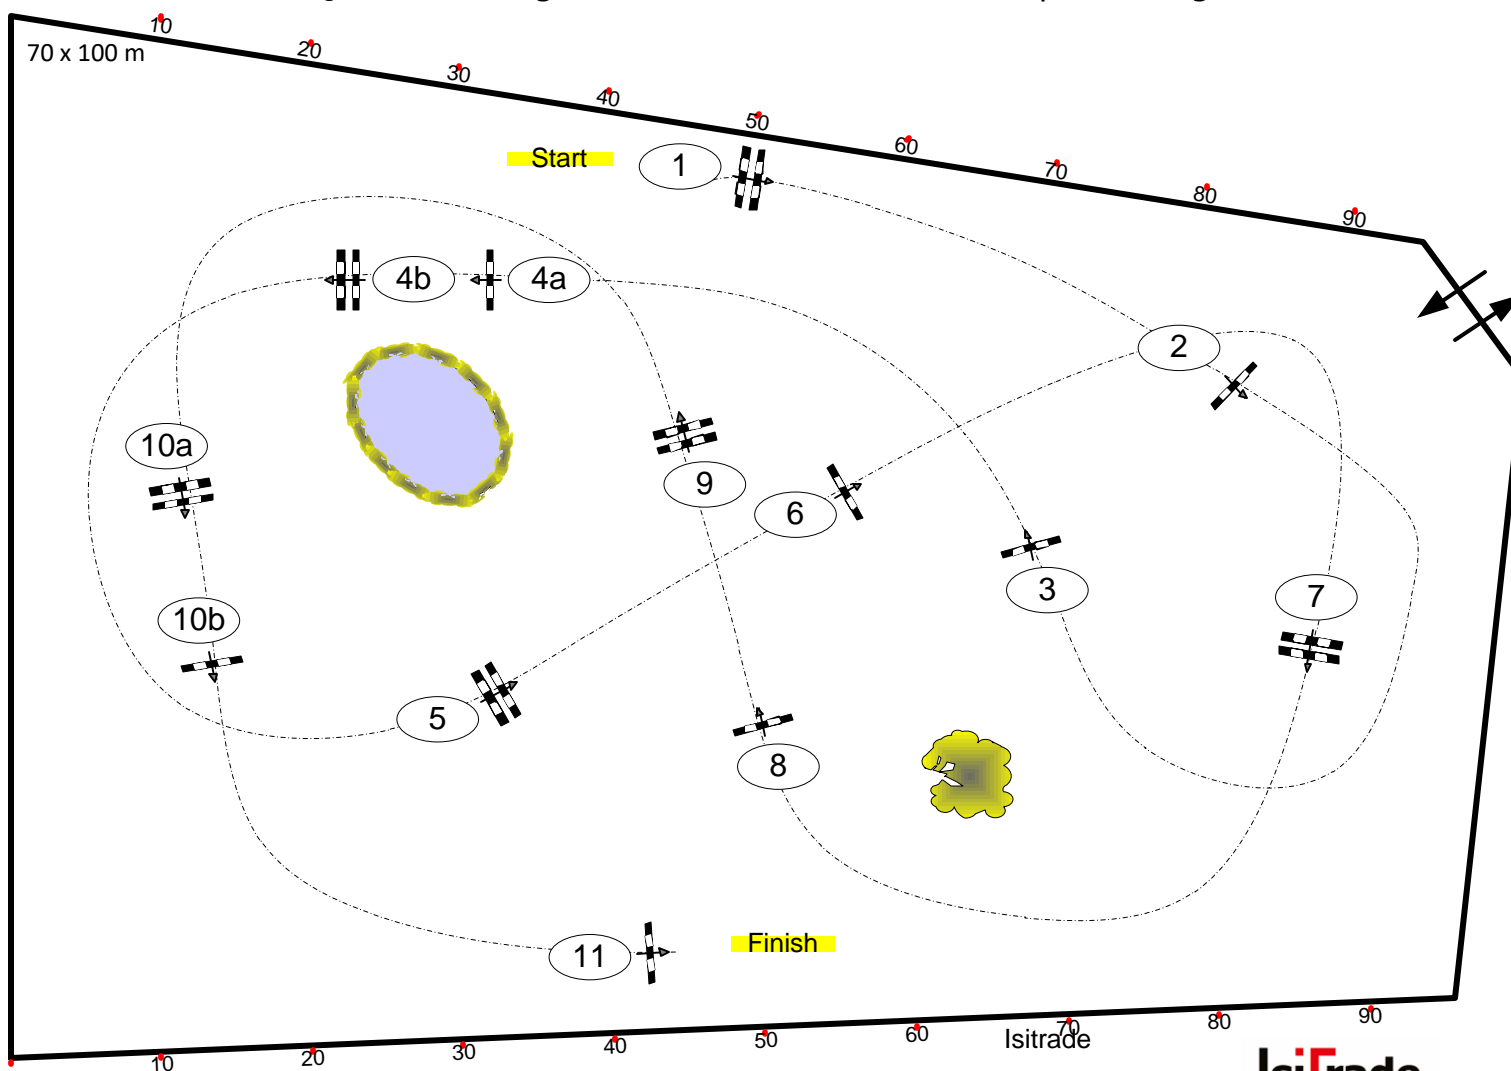

Longines Balve Optimum 2024

Nr.: 35

Preis der Firma Weisbauer

1st Qualifier Youngster Tour

Competition against the clock

Table: A
 National RG:
 FEI RG / Art. 238.2.1
 Height: 1,25/1,30 m

Speed: 350 m/min

Length: 420 m
 Time allowed: 72 sec
 Time limit: 144 sec

Obstacles: 11
 Efforts: 13

Thomas

Parcours Team: Frank Rothenberger, Christian Wiegand, Isabel Rothenberger, Ralf Stehr, Thomas Erstling, Melanie Pierzina, Christian Ochel, Anna Wälter