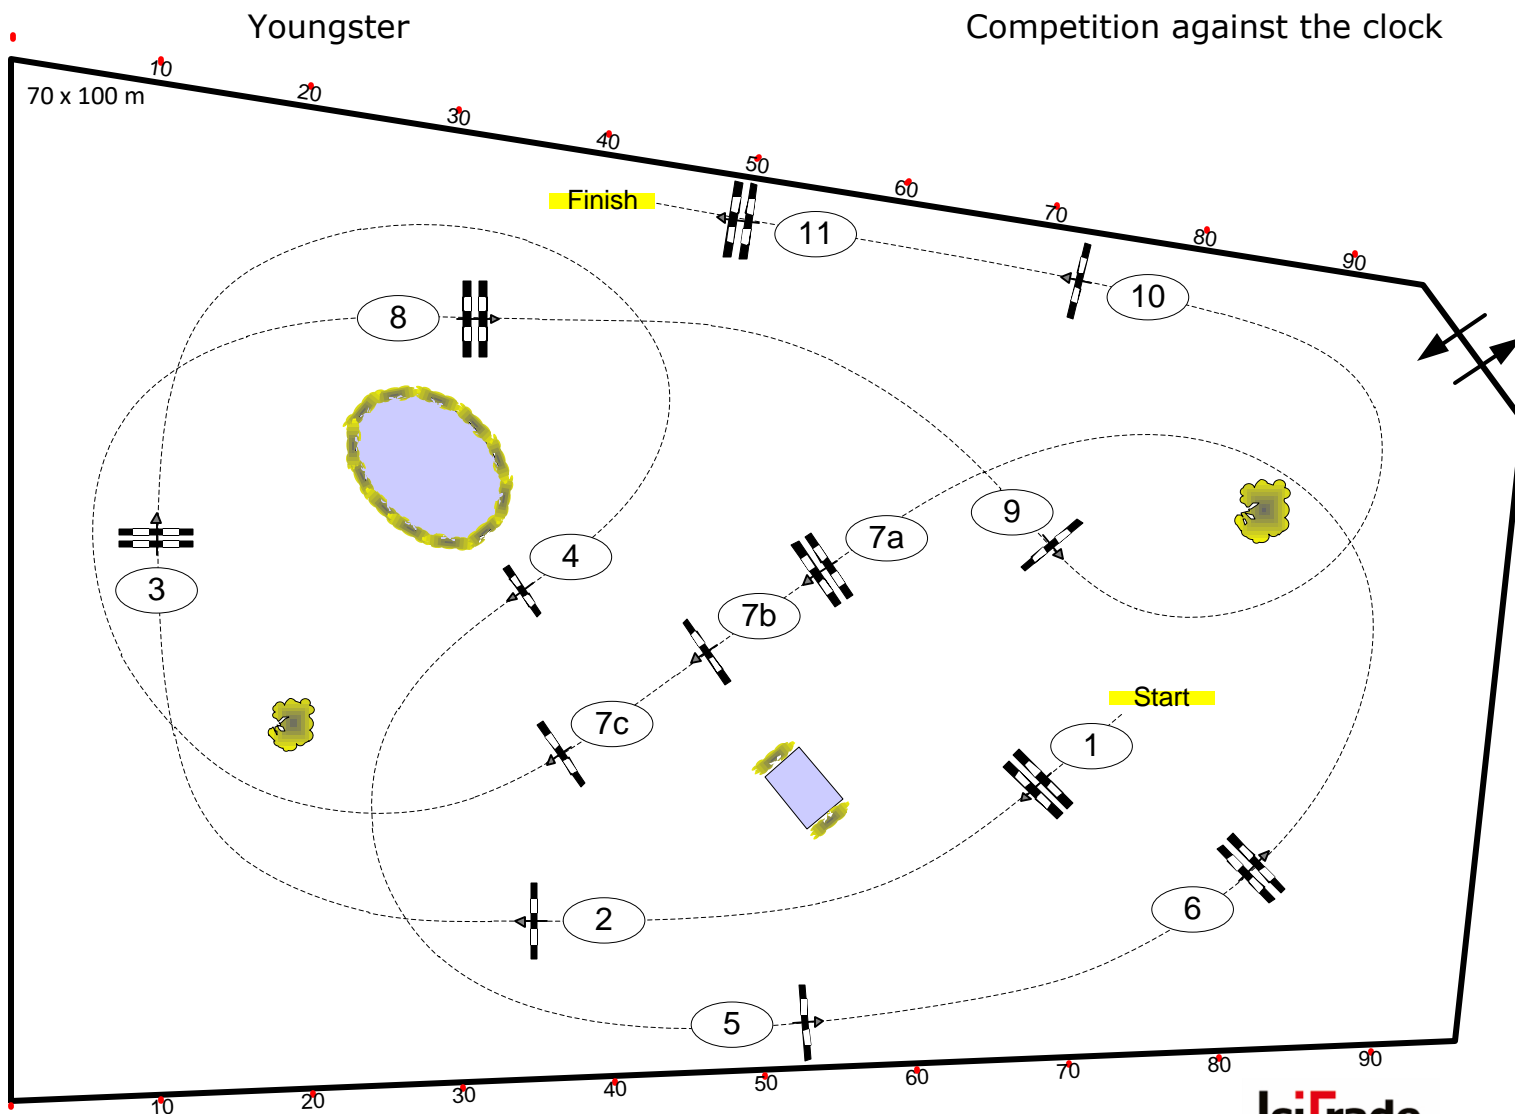

# Longines Balve Optimum 2024

Nr.: 36

Preis der Weisbauer Elektronik

Competition against the clock

Table:	A
National RG:	
FEI RG / Art.	238.2.1
Height:	1,30 m

Speed: 350 m/min

Length:	480 m
Time allowed:	83 sec
Time limit:	166 sec

Obstacles:	11
Efforts:	13

Parcours Team: Frank Rothenberger, Christian Wiegand, Isabel Rothenberger, Ralf Stehr, Thomas Erstling, Melanie Pierzina, Christian Ochel, Anna Wälter