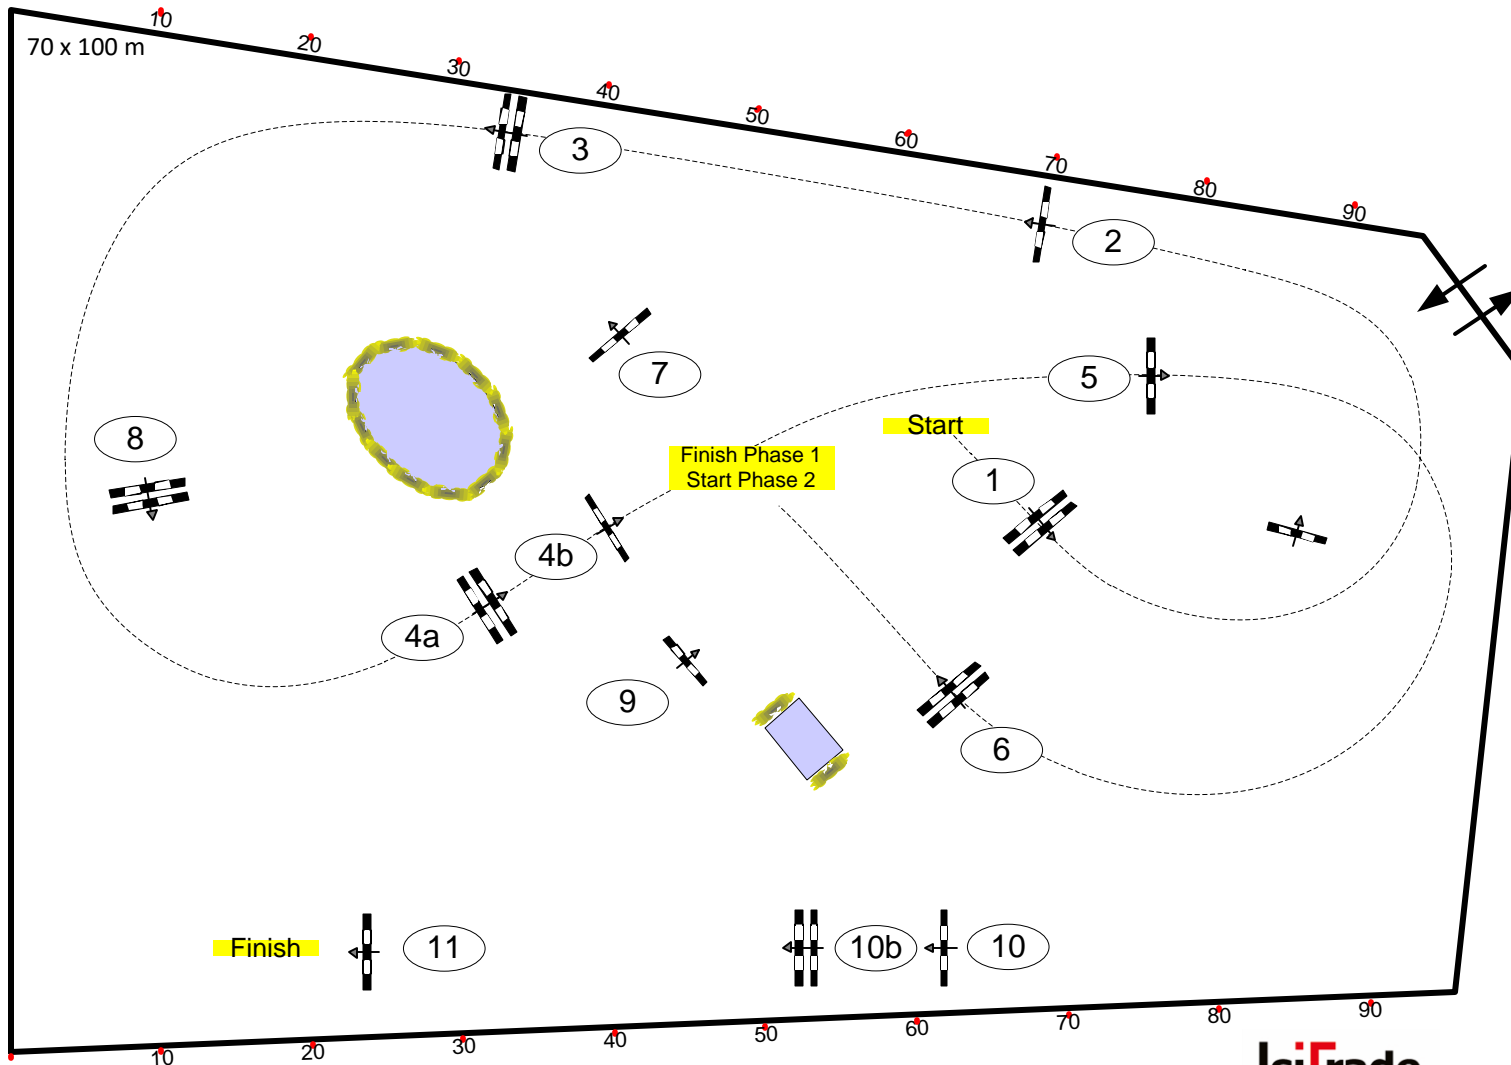

Longines Balve Optimum 2024

Nr.: 37

Preis der Weisbauer Elektronik

Youngster Final

Competition in two phases - special

Table: A
 National RG:
 FEI RG / Art. 274.2.5
 Height: 1,35 m

Speed: 350 m/min

Length: 340 m
 Time allowed: 59 sec
 Time limit: 118 sec

Obstacles: 6
 Efforts: 7
 Penalty sec

Jump-Off / 2ndPhase:

7-8-9-10a-10b-11

Length: 250 m
 Time allowed: 43 sec
 Time limit: 86 sec

Parcours Team: Frank Rothenberger, Christian Wiegand, Isabel Rothenberger, Ralf Stehr, Thomas Erstling, Melanie Pierzina, Christian Ochel, Anna Wälter