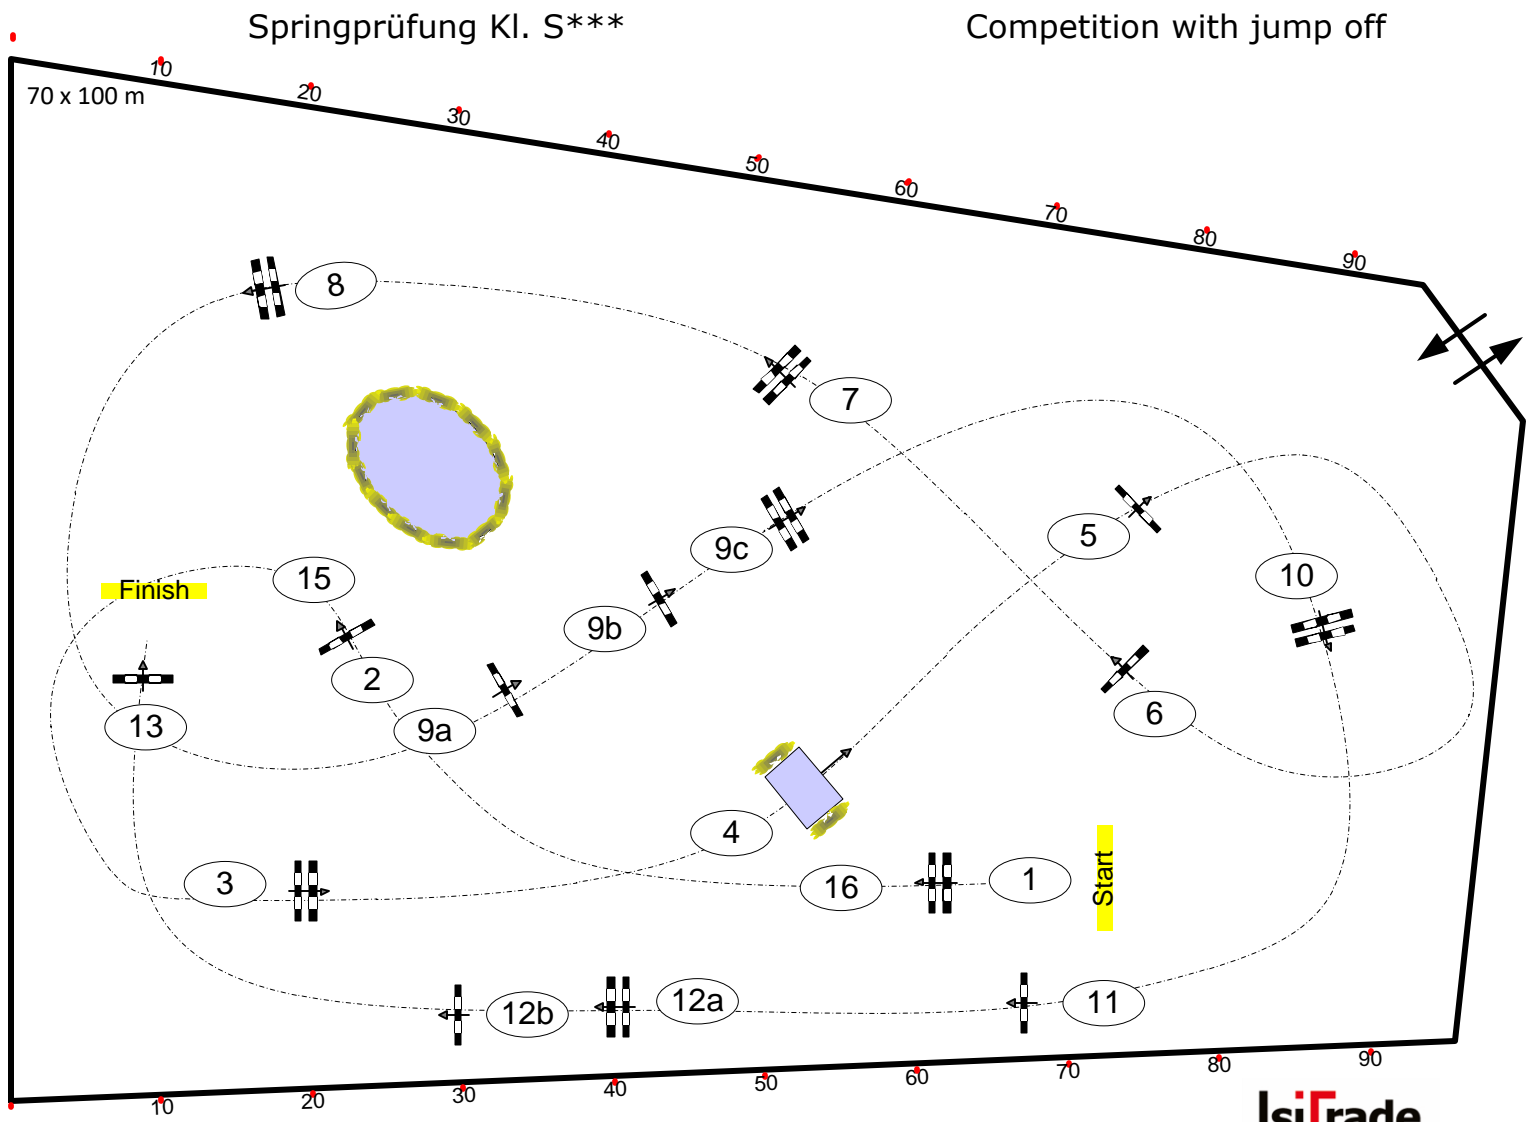

Longines Balve Optimum 2024

Nr.: 22 **U 25 Springpokal**

Table: A
 National RG: 501 B 1
 FEI RG / Art.
 Height: 1,50 m

Speed: 375 m/min

Length: 510 m
 Time allowed: 82 sec
 Time limit: 164 sec

Obstacles: 13
 Efforts: 16
 Penalty sec

Jump-Off / 2ndPhase:

5,6,7,9,b,12a,12b,15,16

Length: 350 m
 Time allowed: 56 sec
 Time limit: 112 sec

Parcours Team: Frank Rothenberger, Christian Wiegand, Isabel Rothenberger, Ralf Stehr, Thomas Erstling, Melanie Pierzina, Christian Ochel, Anna Wälter