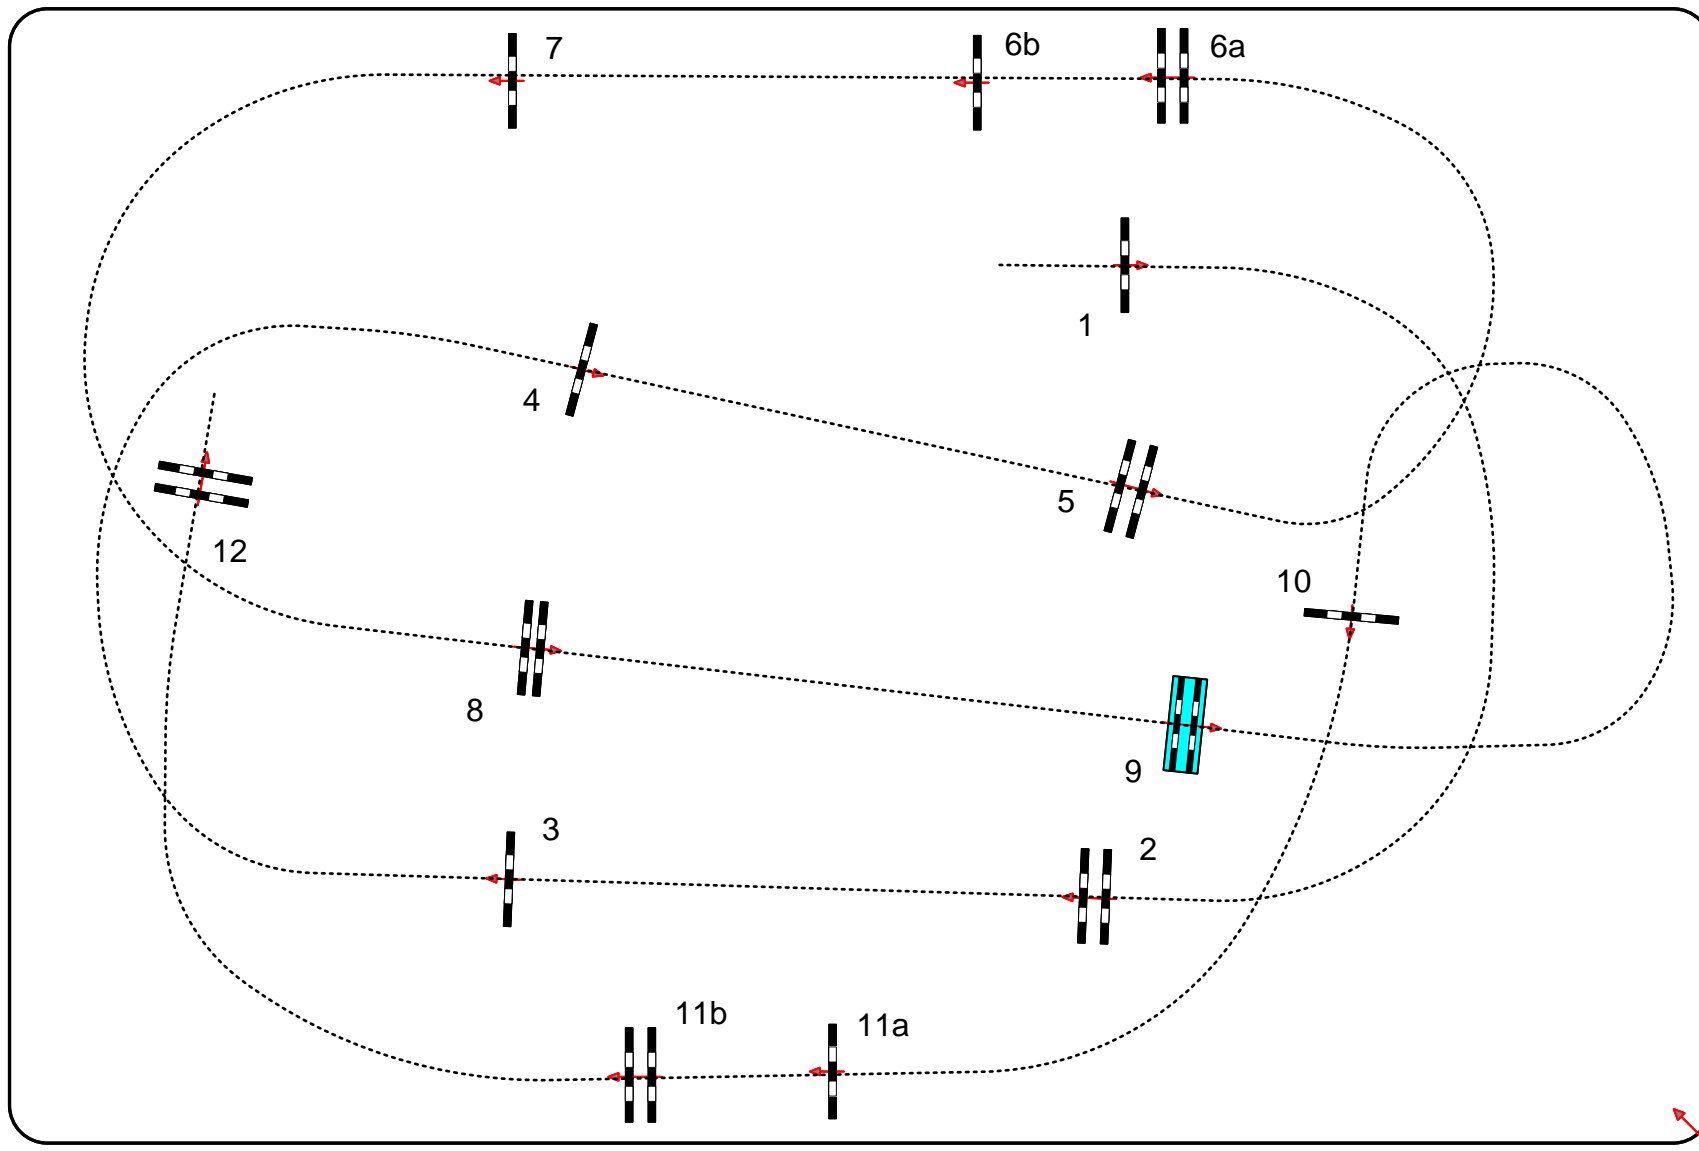

Class No.: 05

Brinkhoffs No 1

Competition against the clock

Fr

4

Table: A
 National RG:
 FEI RG / Art. 238.2.1
 Height: 1,50 m

Speed: 375 m/min
 Length: 0 m
 Time allowed: 0 sec
 Time limit: 0 sec

Obstacles: 12
 Efforts: 14
 Penalty sec
 Closed combination:

1st Jump-off:
 Length: 0 m
 Time allowed: 0 sec
 Time limit: 0 sec

Course Designer
 Olaf Petersen jr. (GER)
 Martin Otto (GER)