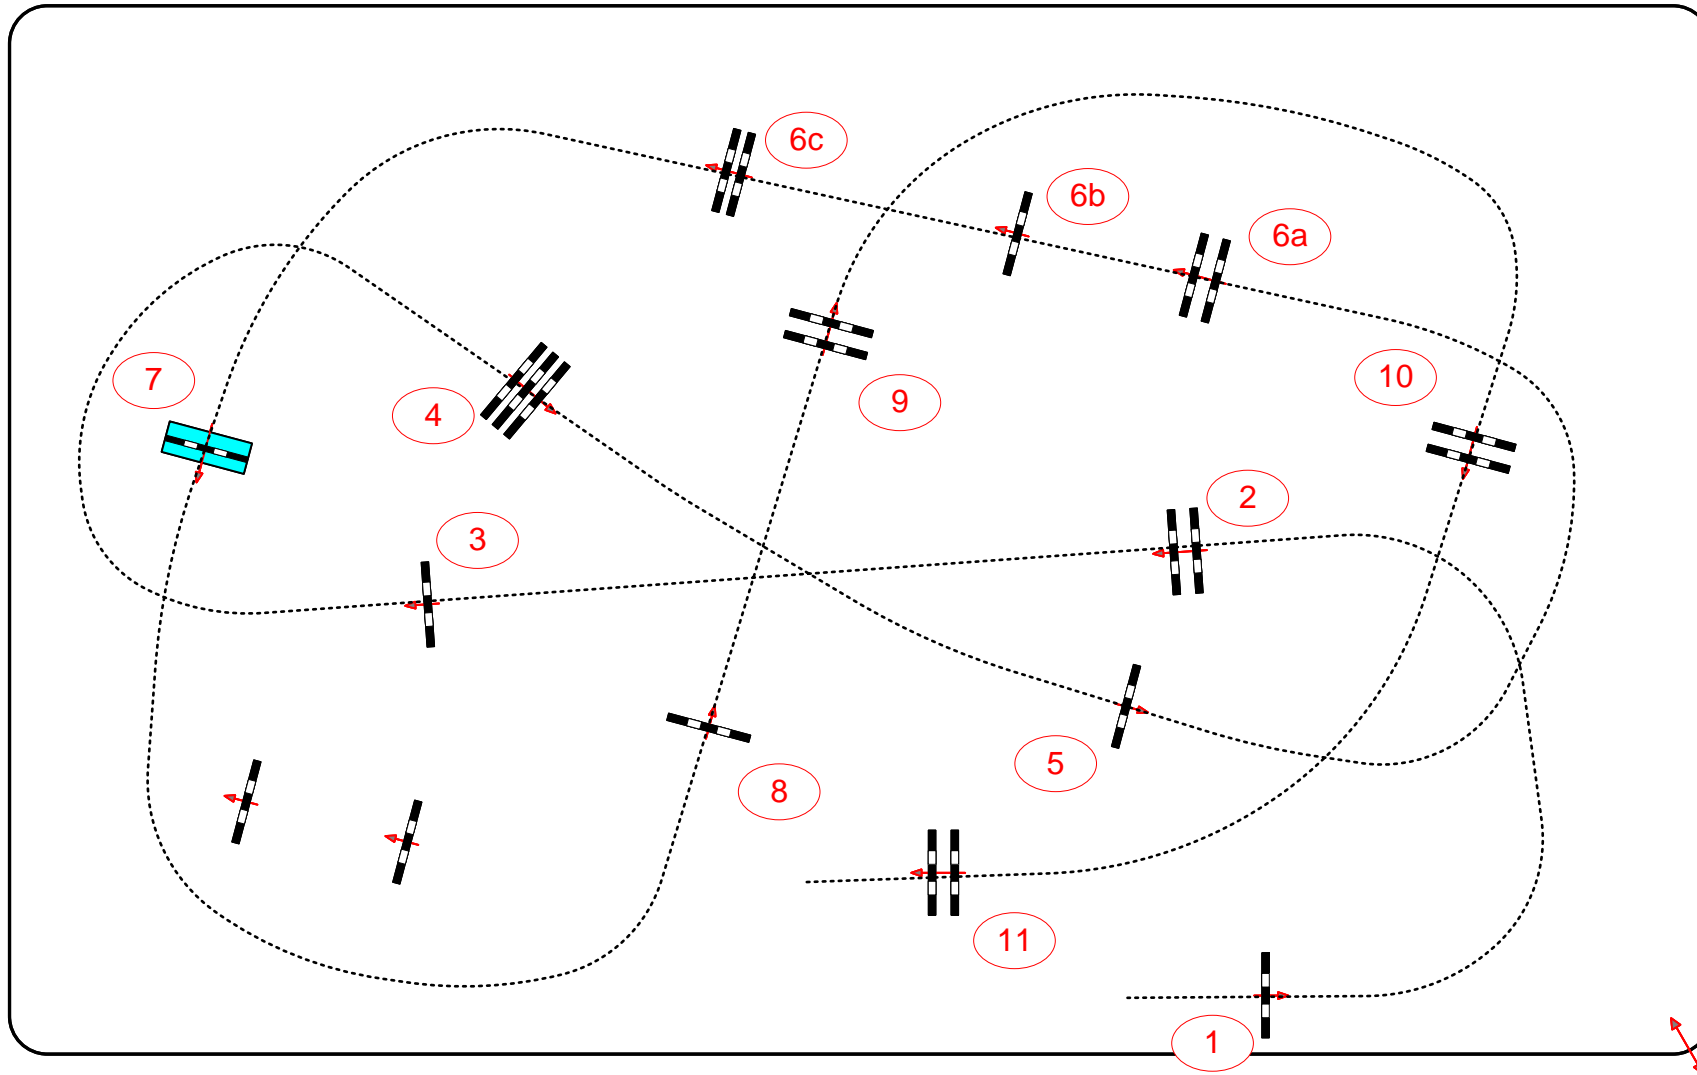

Class No.: 10

Provinzial Versicherung

Fehler/Zeit

Sa

1

Table: A
National RG:
FEI RG / Art. 238.2.1
Height: 1,40 m

Speed: 350 m/min
Length: 480 m
Time allowed: 83 sec
Time limit: 166 sec

Obstacles: 11
Efforts: 13
Penalty sec
Closed combination:

1st Jump-off:

Length: 0 m
Time allowed: 0 sec
Time limit: 0 sec

Course Designer
Olaf Petersen jr. (GER)
Martin Otto (GER)