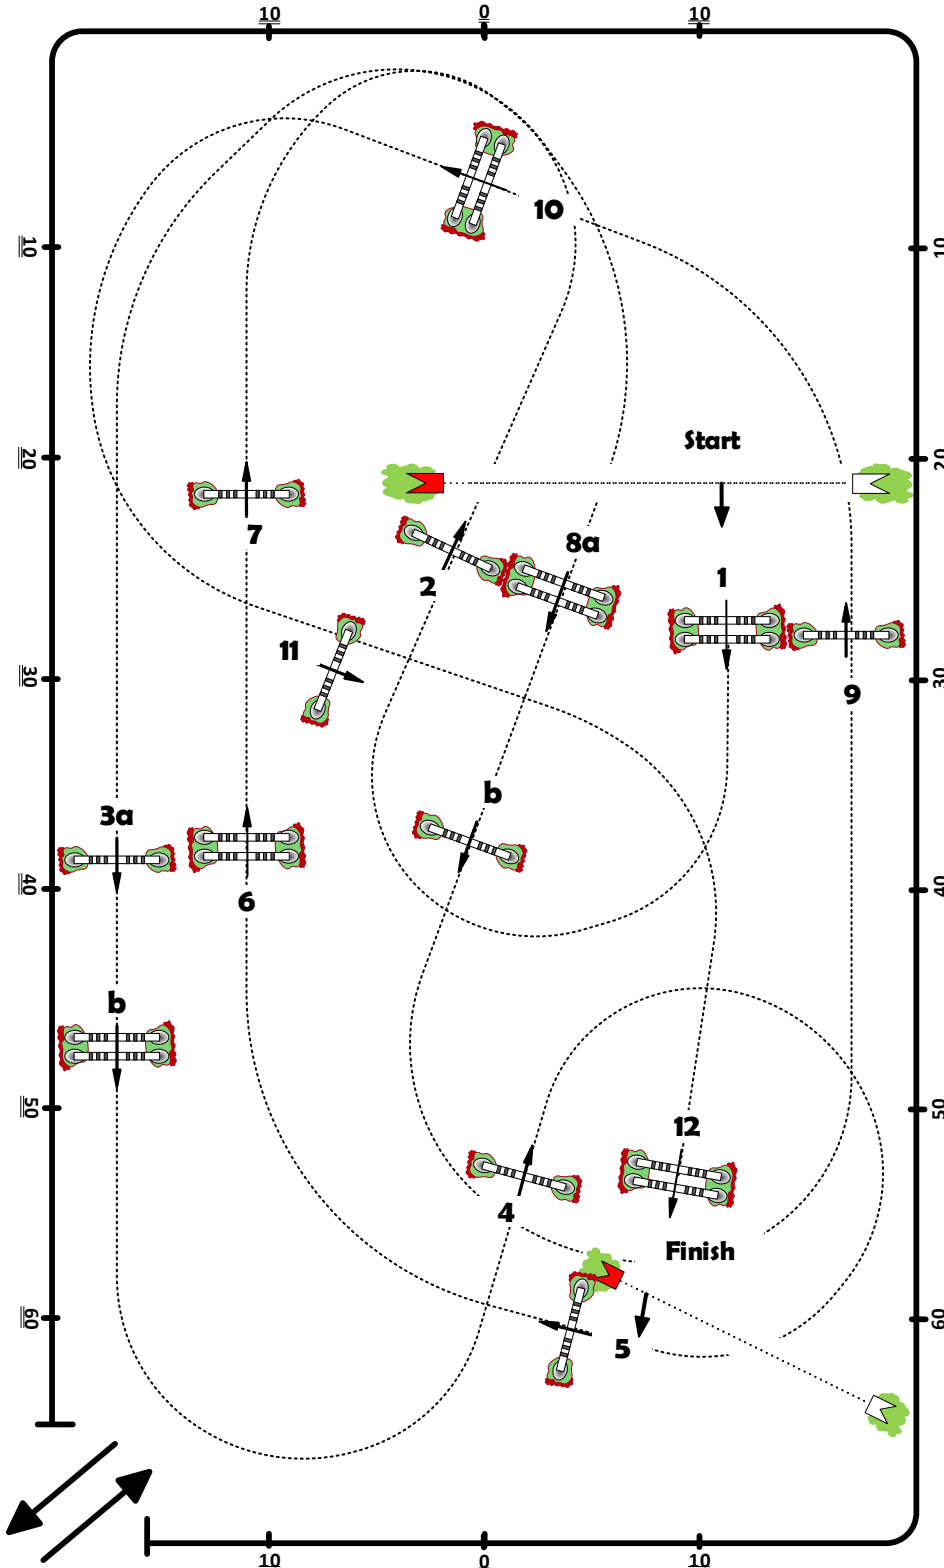

2024 CSIW4* LONGINES SÃO PAULO HORSE SHOW

Comp No.: S1

1.40m CSI-W OPENING

ONE ROUND SPEED

quarta-feira, 21 de agosto de 2024

The **INDOOR** Jumping of Brazil

5

Table: A
Art. : 238.2.1
Height: 1.40 m

Speed: 350 m/min

Length: m
Time allowed: sec
Time limit: sec

1st. round : 1 to 12
Efforts: 14

Jump-Off :

Length: 0 m
Time allowed: 0 sec
Time limit: 0 sec

Course Designers:
Guilherme Jorge (BRA)
Rafael Ferrarez (BRA)