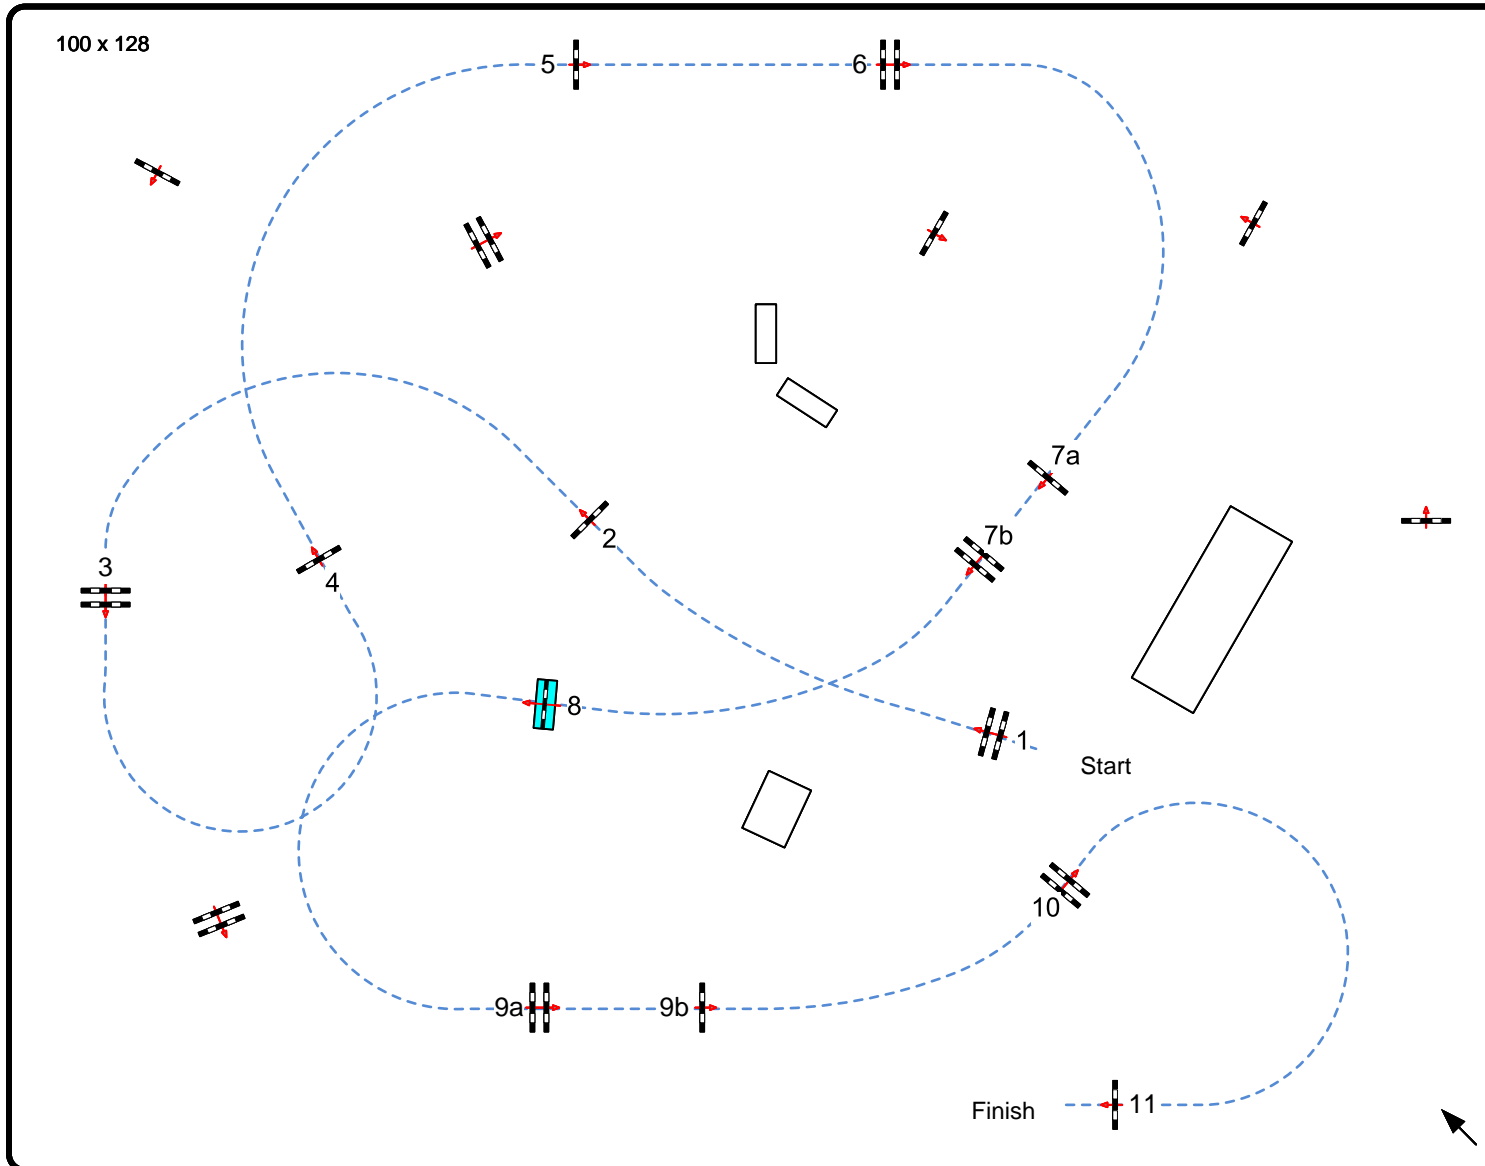

CSI Donaueschingen (GER)

CSI3*, CSIYH1*, CSIAm-A 11-15.09. 2024

Class: 01

CSI*** Medium Tour

Competition against the clock

Table: A
National RG:
FEI RG / Art. 238.2.1
Height: 1,40 m

Speed: 350 m/min

Length: 440 m
Time allowed: 76 sec
Time limit: 152 sec

Obstacles: 11
Efforts: 13
Penalty sec
Closed combination:

1st Jump-off:

Length: 0 m
Time allowed: 0 sec
Time limit: 0 sec

IsiGrade
Jumps by Rothenberger

Course Designer:
Frank Rothenberger (GER)
Phil Schmauder (GER)
Sameer Aljuaid (KSA)