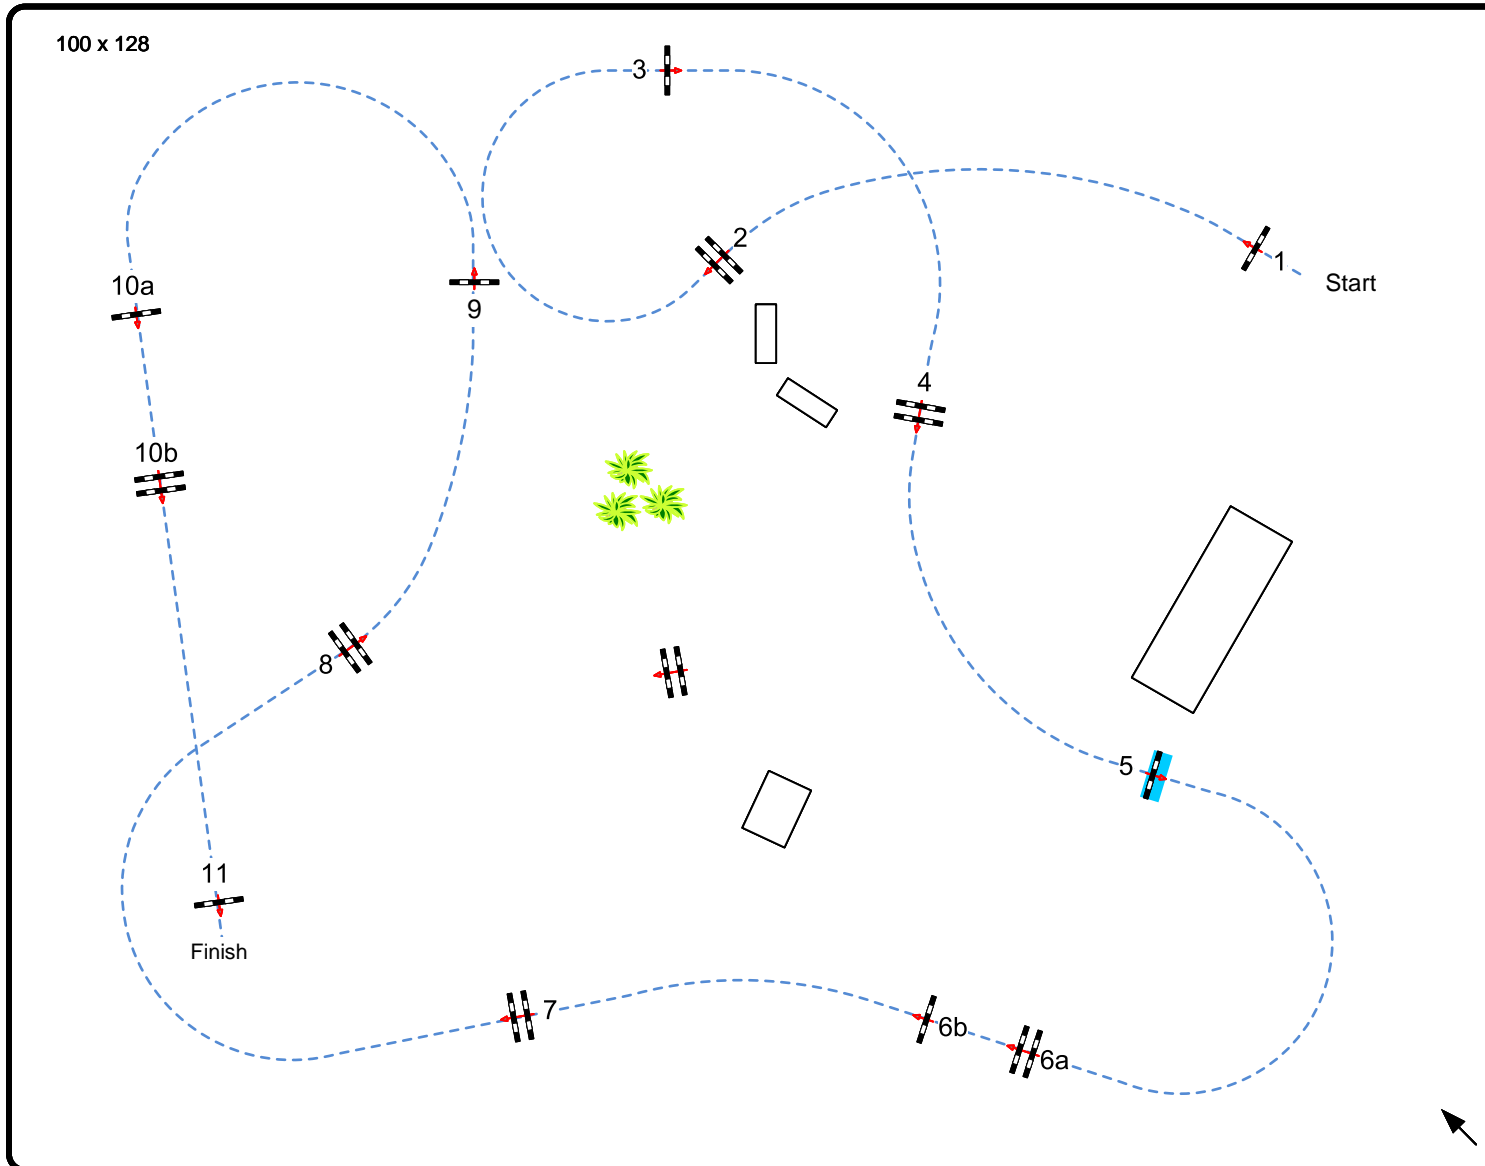

CSI Donaueschingen (GER)

CSI3*, CSIH1*, CSIAm-A 11-15.09. 2024

Class: 02

CSI*** Medium Tour

Competition against the clock

Table: A
National RG:
FEI RG / Art. 238.2.1
Height: 1,45 m

Speed: 350 m/min

Length: 410 m
Time allowed: 71 sec
Time limit: 142 sec

Obstacles: 11
Efforts: 13
Penalty sec
Closed combination:

1st Jump-off:

Length: 0 m
Time allowed: 0 sec
Time limit: 0 sec

IsiGrade
Jumps by Rothenberger

Course Designer:
Frank Rothenberger (GER)
Phil Schmauder (GER)
Sameer Aljuaid (KSA)