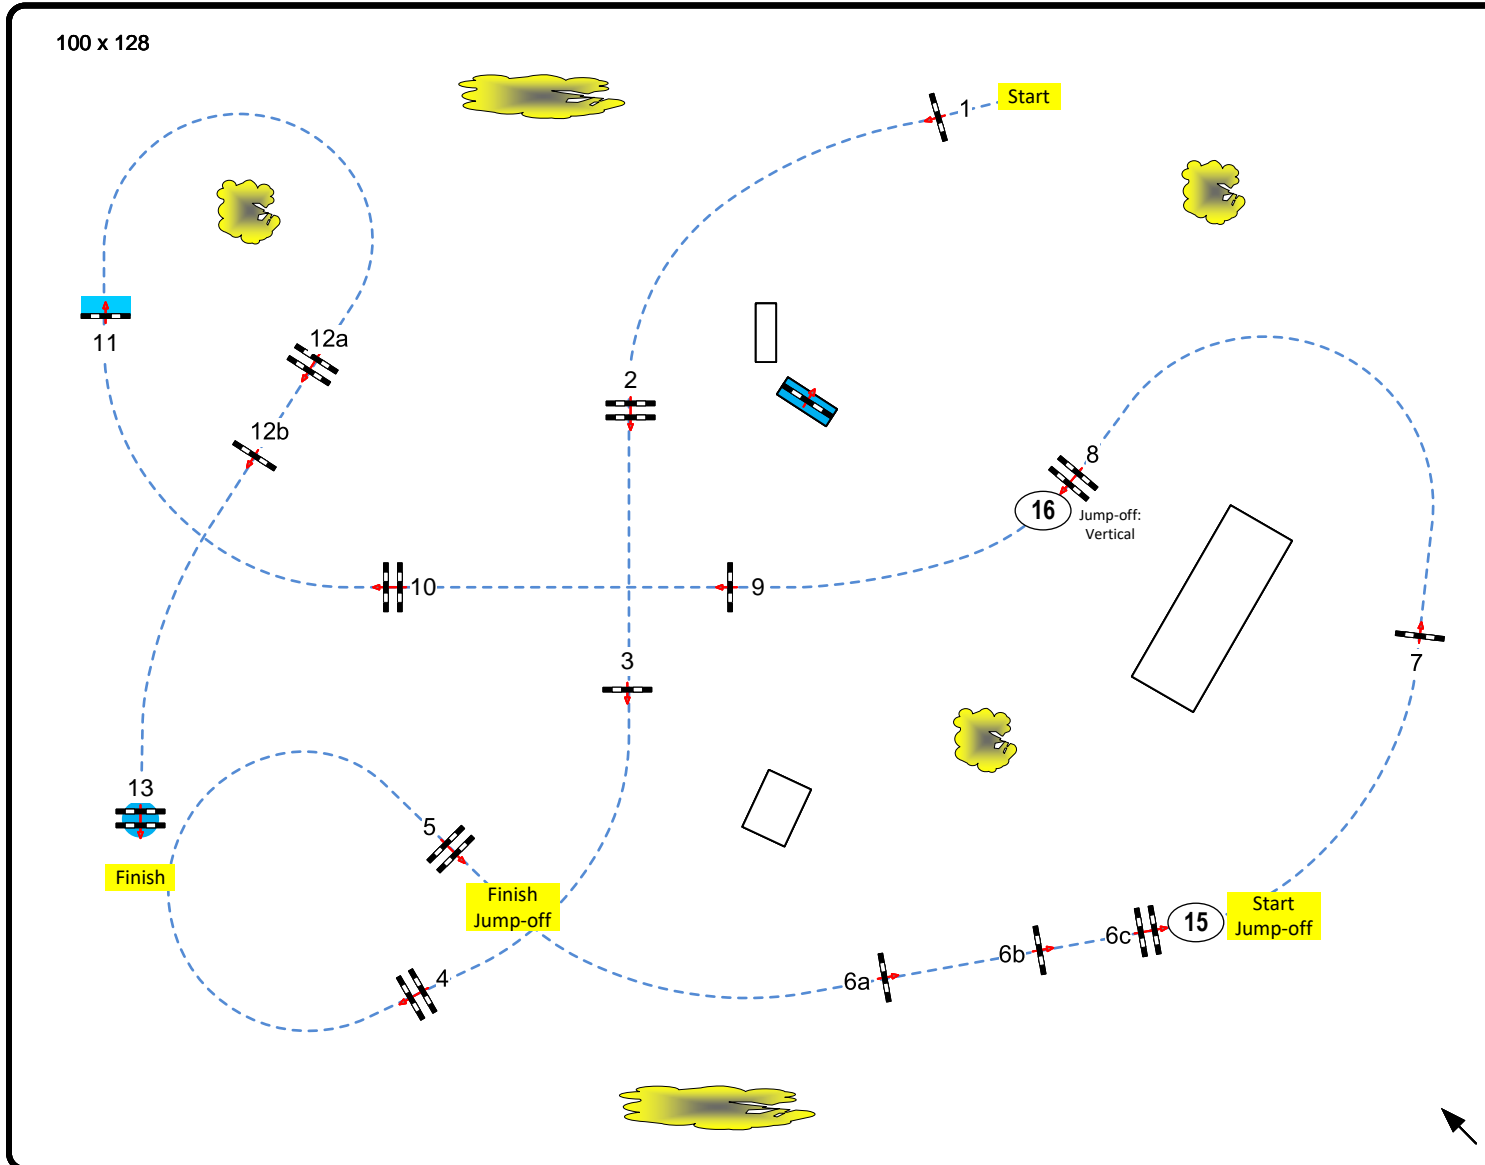

CSI Donaueschingen (GER)

CSI3*, CSIH1*, CSIAm-A 11-15.09. 2024

Class: 04

CSI3* Finale Medium Tour

Competition with Jump-Off

Table: A
 National RG:
 FEI RG / Art. 238.2.2
 Height: 1,45 m

Speed: 375 m/min

Length: 490 m
 Time allowed: 79 sec
 Time limit: 158 sec

Obstacles: 13
 Efforts: 16
 Penalty sec
 Closed combination:

1st Jump-off:

15,16,1,2,11,12a,12b,5

Length: 350 m
 Time allowed: 56 sec
 Time limit: 112 sec

Course Designer:
 Frank Rothenberger (GER)
 Phil Schmauder (GER)
 Sameer Aljuaid (KSA)