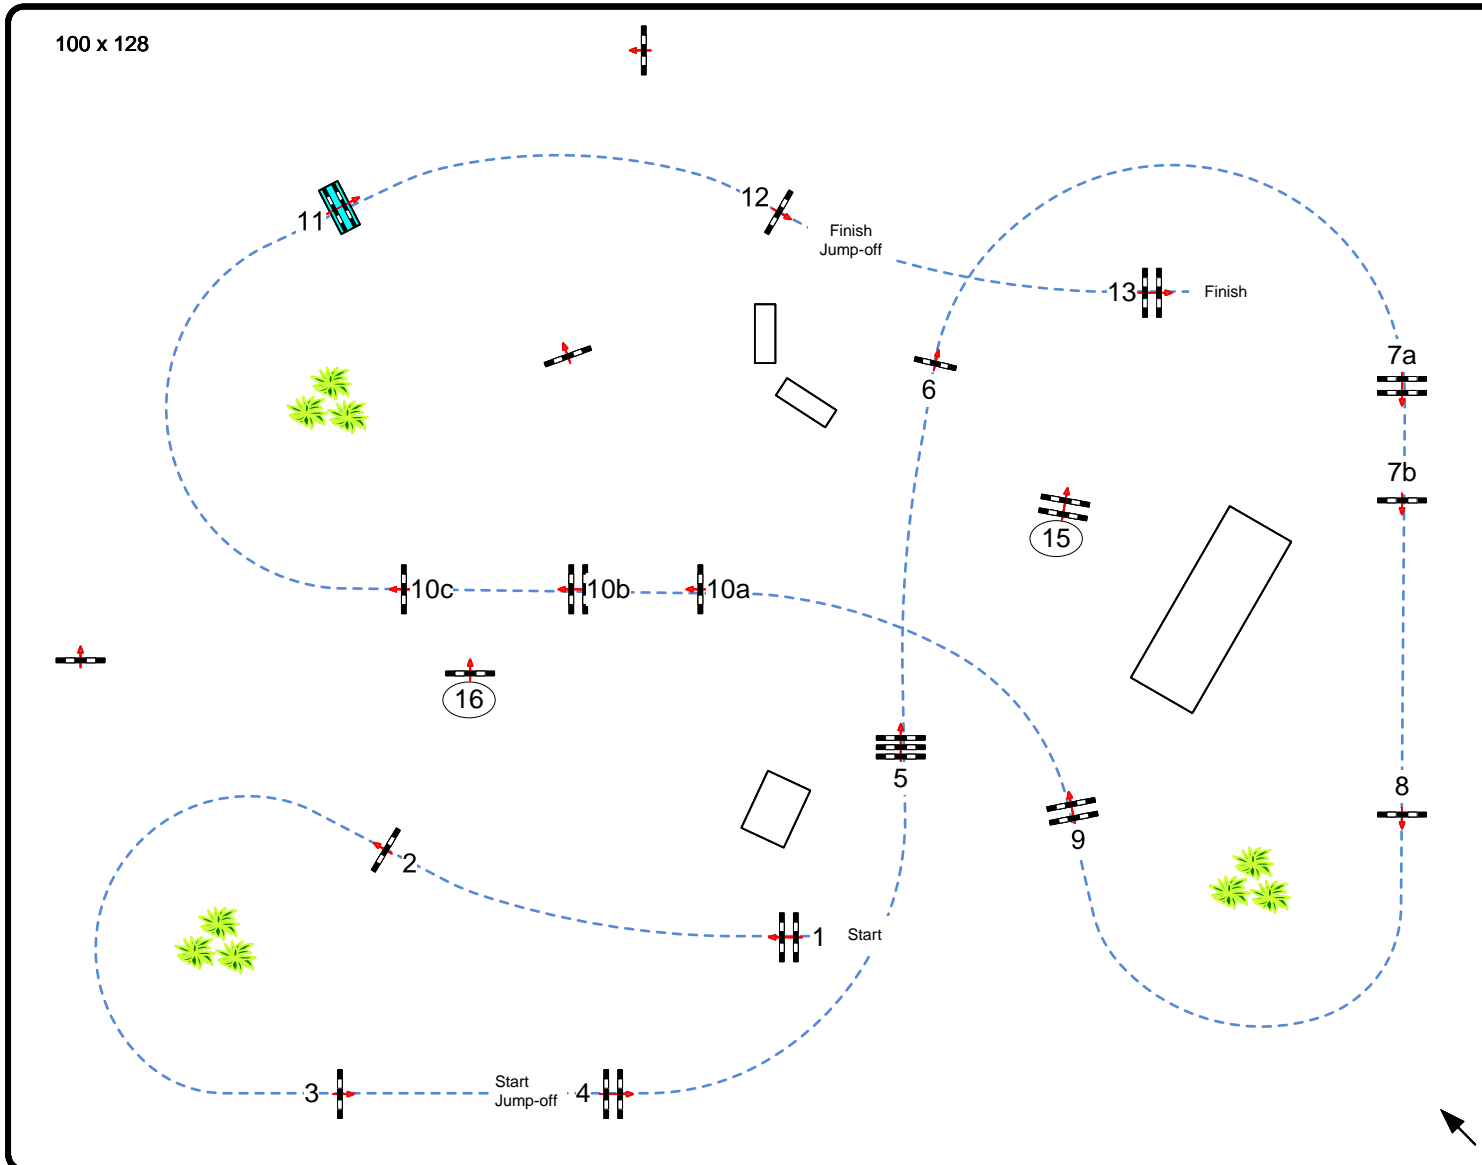

CSI Donaueschingen (GER)

CSI3*, CSIIH1*, CSIAm-A 11-15.09. 2024

Class: 05

CSI3* 1st GP Qualifier

Competition with Jump-Off

Table: A
 National RG:
 FEI RG / Art. 238.2.2
 Height: 1,50 m

Speed: 350 m/min

Length: 470 m
 Time allowed: 81 sec
 Time limit: 162 sec

Obstacles: 13
 Efforts: 16
 Penalty sec
 Closed combination:

1st Jump-off:

4-15-7b-8-9-10ab-16-12

Length: 360 m
 Time allowed: 62 sec
 Time limit: 124 sec

IsiGrade
 Jumps by Rothenberger

Course Designer:
 Frank Rothenberger (GER)
 Phil Schmauder (GER)
 Sameer Aljuaid (KSA)