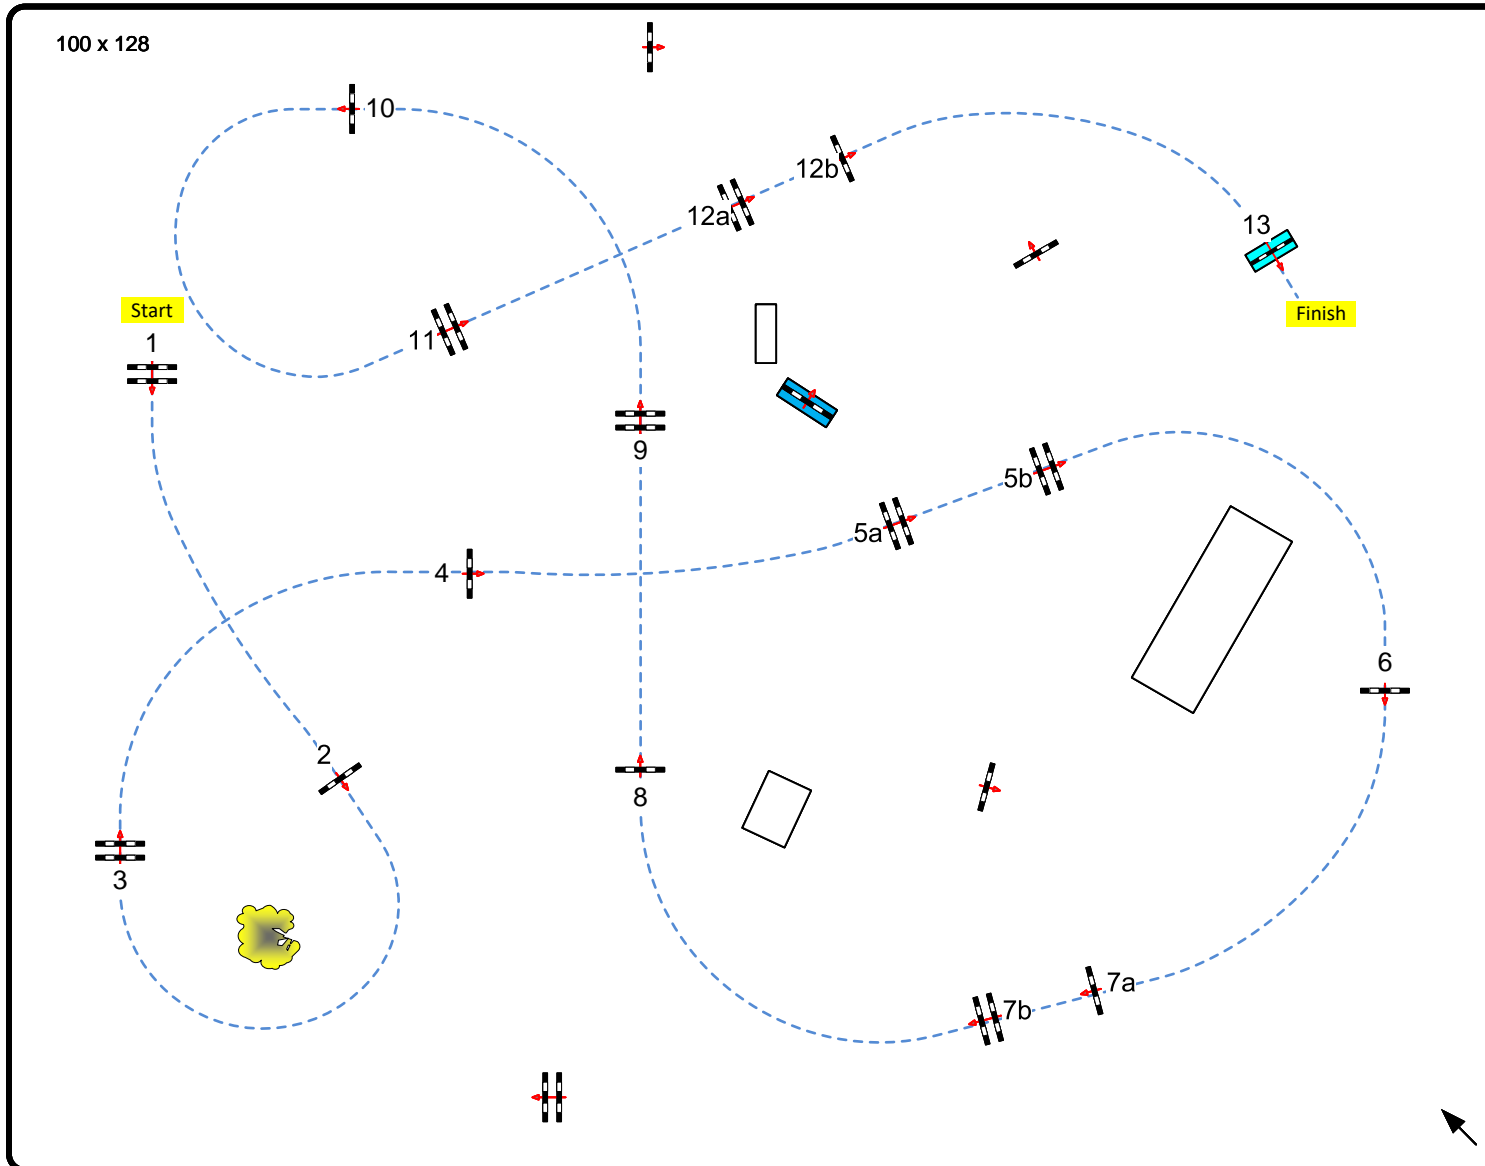

CSI Donaueschingen (GER)

CSI3*, CSIH1*, CSIAm-A 11-15.09. 2024

Class: 04

CSI3* 2nd GP Qualifier

Competition against the clock

Table: A
National RG:
FEI RG / Art. 238.2.1
Height: 1,50 m

Speed: 375 m/min

Length: 490 m
Time allowed: 79 sec
Time limit: 158 sec

Obstacles: 13
Efforts: 16
Penalty sec
Closed combination:

1st Jump-off:

Length: 0 m
Time allowed: 0 sec
Time limit: 0 sec

IsiGrade
Jumps by Rothenberger

Course Designer:
Frank Rothenberger (GER)
Phil Schmauder (GER)
Sameer Aljuaid (KSA)