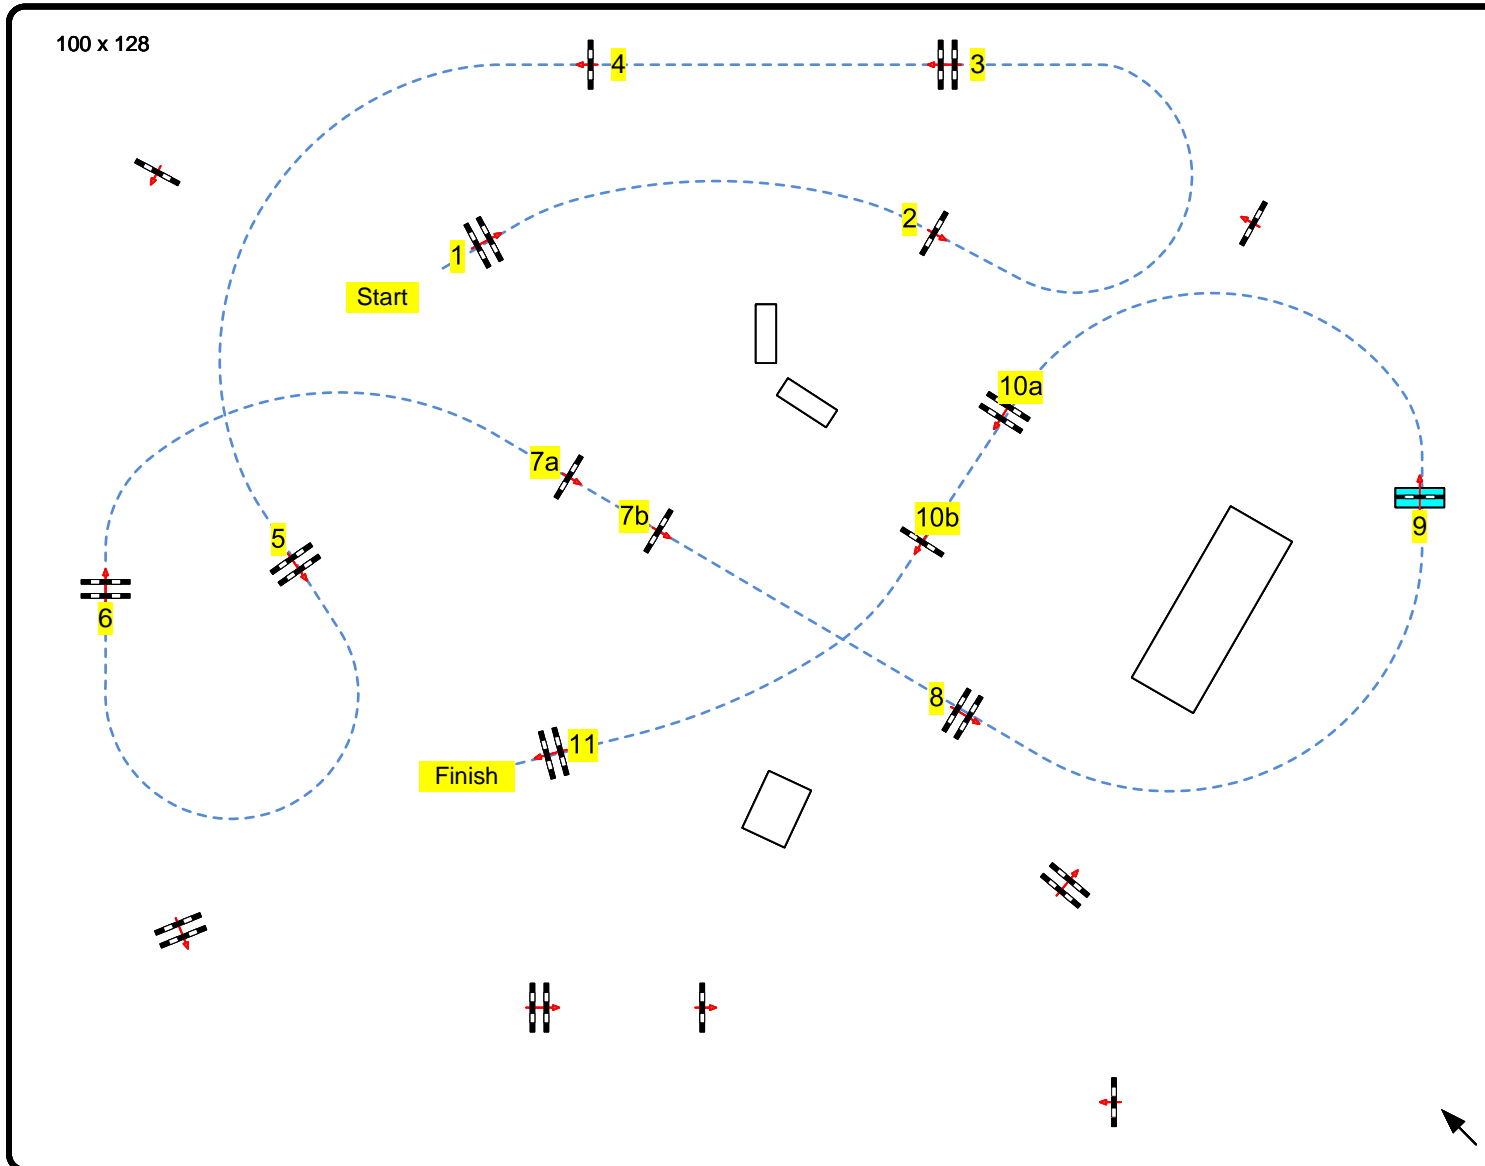

# CSI Donaueschingen (GER)

CSI3\*, CSIYH1\*, CSIAm-A 11-15.09. 2024

Class: 08 / 11

Youngster Tour

Competition against the clock

Table: A  
National RG:  
FEI RG / Art. 238.2.1  
Height: 1,30 / 1,35 m

Speed: 350 m/min

Length: 460 m  
Time allowed: 79 sec  
Time limit: 158 sec

Obstacles: 11  
Efforts: 13  
Penalty sec  
Closed combination:

1st Jump-off:

Length: 0 m  
Time allowed: 0 sec  
Time limit: 0 sec

**IsiGrade**  
Jumps by Rothenberger