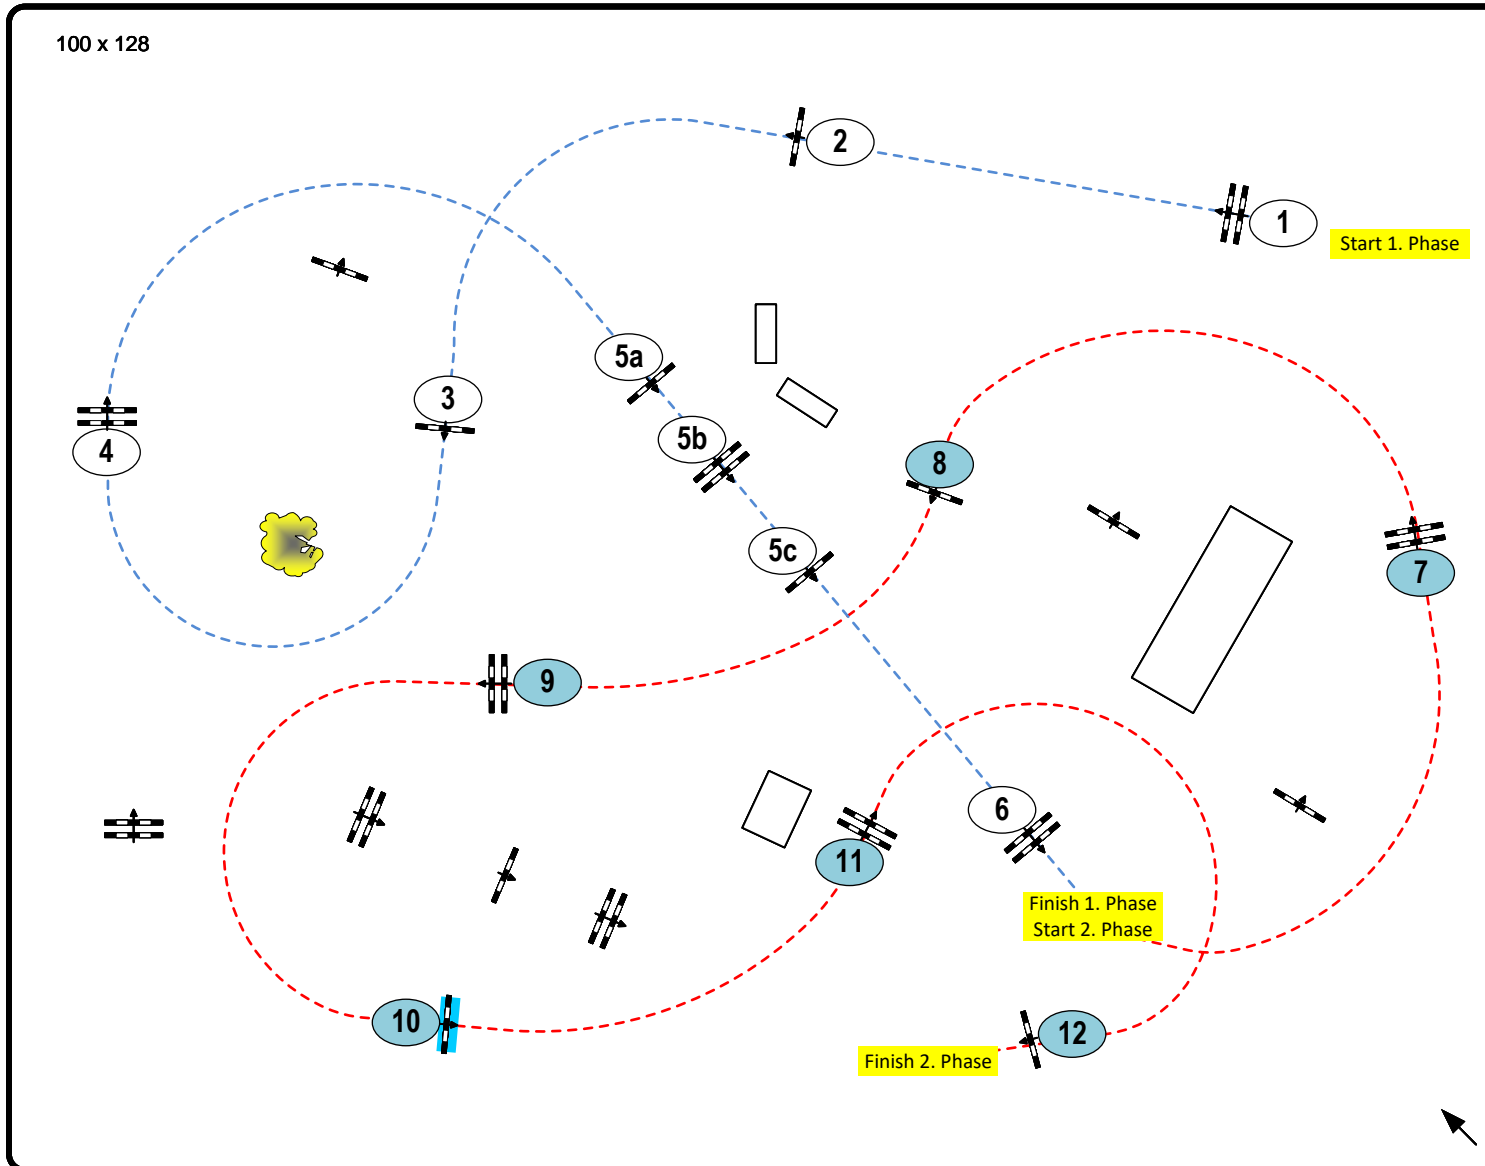

CSI Donaueschingen (GER)

CSI3*, CSIH1*, CSIAm-A 11-15.09. 2024

Class: 10 / 13

Youngster Tour

Competition in two Phases special

Table: A
National RG:
FEI RG / Art. 274.2.5
Height: 1,35 / 1,40 m

Speed: 350 m/min

Length: 240 m
Time allowed: 42 sec
Time limit: 84 sec

Obstacles: 6
Efforts: 8
Penalty sec
Closed combination:

2nd Phase:

7 - 12

Length: 270 m
Time allowed: 47 sec
Time limit: 94 sec

IsiGrade
Jumps by Rothenberger

Course Designer:
Frank Rothenberger (GER)
Phil Schwender (GER)