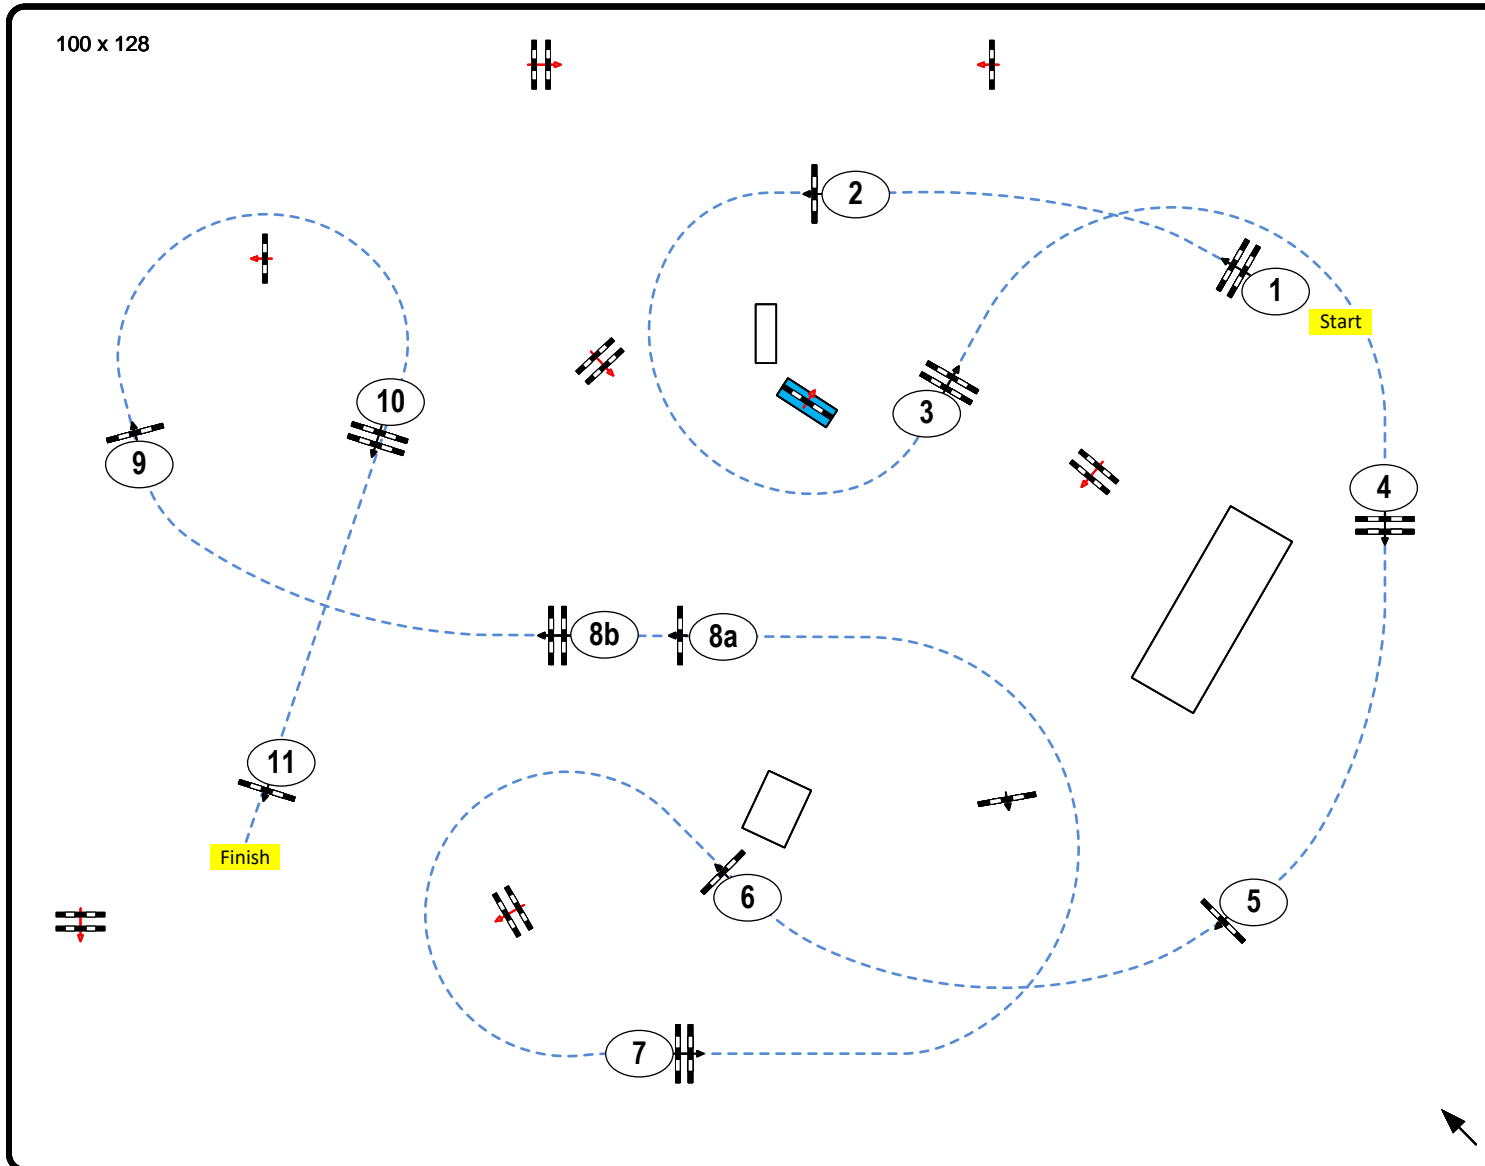

CSI Donaueschingen (GER)

CSI3*, CSIH1*, CSIAm-A 11-15.09. 2024

Class: 15 / 18 / 21

Amateur Tour

Competition against the clock

Table: A
National RG:
FEI RG / Art. 238.2.1
Height: 1,15 / 1,25 / 1,40 m

Speed: 350 m/min

Length: 455 m
Time allowed: 78 sec
Time limit: 156 sec

Obstacles: 11
Efforts: 12
Penalty sec
Closed combination:

1st Jump-off:

Length: 0 m
Time allowed: 0 sec
Time limit: 0 sec

Course Designer:
Frank Rothenberger (GER)
Phil Schmauder (GER)
Sameer Aljuaid (KSA)