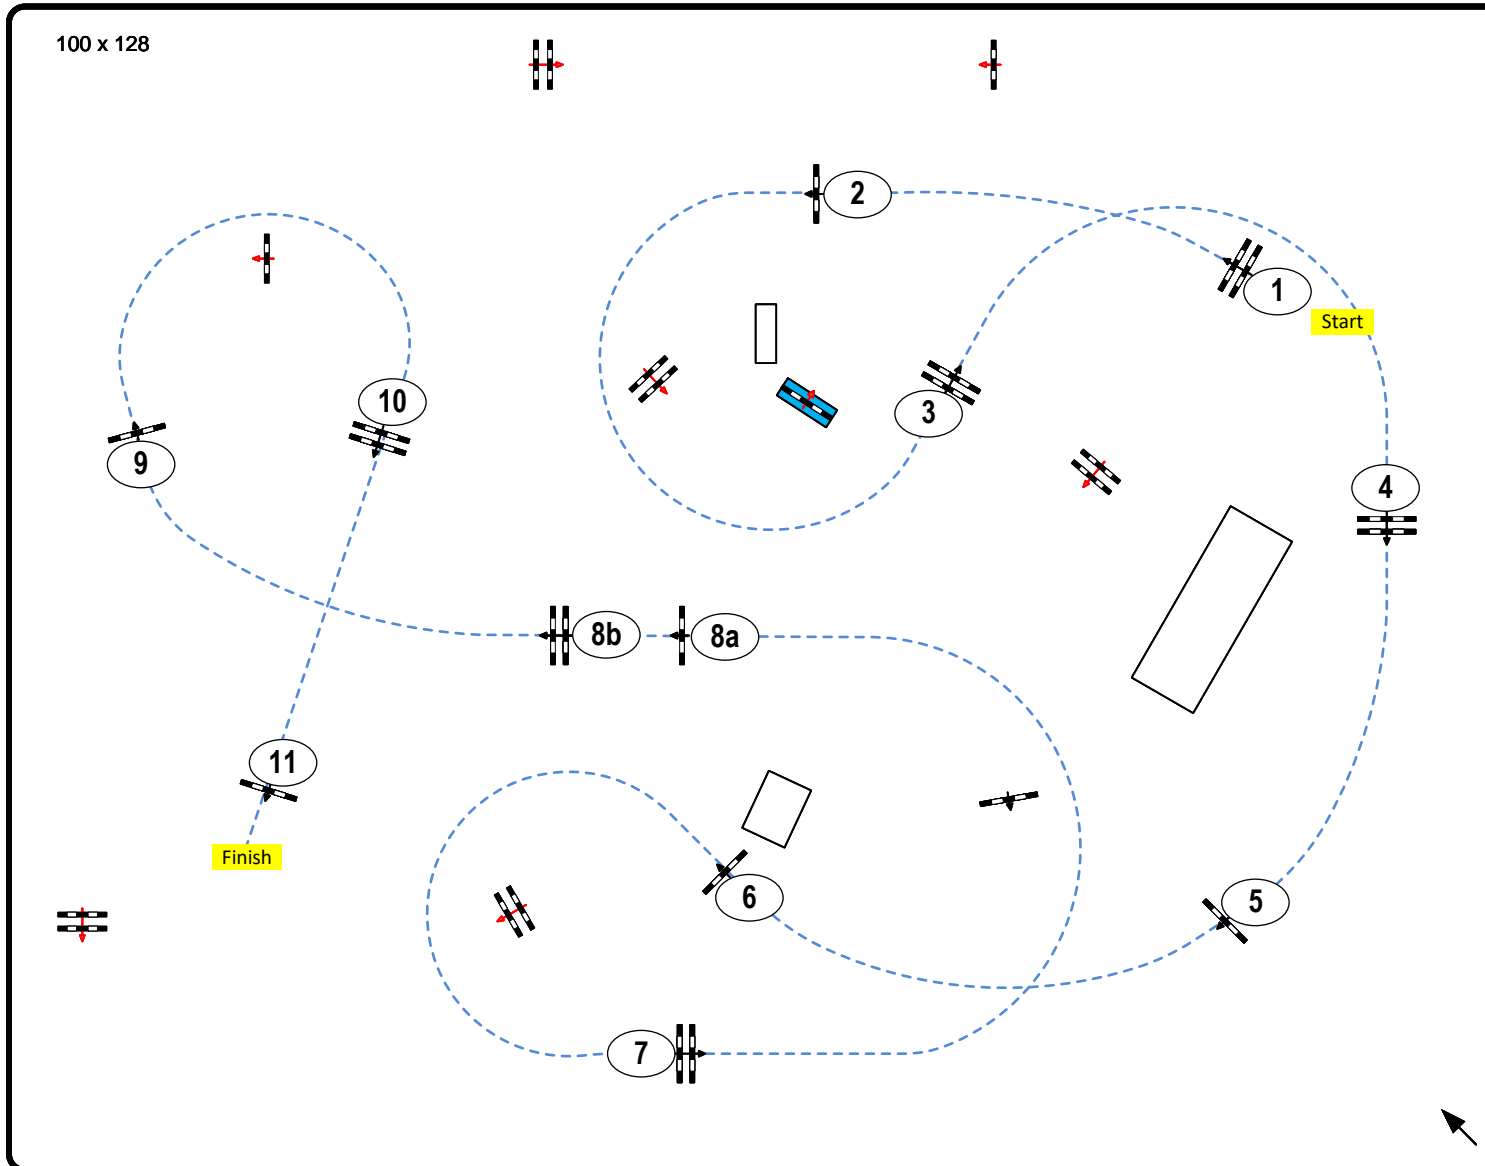

CSI Donaueschingen (GER)

CSI3*, CSIH1*, CSIAm-A 11-15.09. 2024

Class: 30

PSV Südbaden Cup

Stilspringprüfung Kl. L

Table: A
National RG: 520,3a
FEI RG / Art.
Height: 1,15 m

Speed: 350 m/min

Length: 485 m
Time allowed: 84 sec
Time limit: 168 sec

Obstacles: 11
Efforts: 12
Penalty sec
Closed combination:

1st Jump-off:

Length: 0 m
Time allowed: 0 sec
Time limit: 0 sec

IsiGrade
Jumps by Rothenberger

Course Designer:
Frank Rothenberger (GER)
Phil Schmauder (GER)
Sameer Aljuaid (KSA)