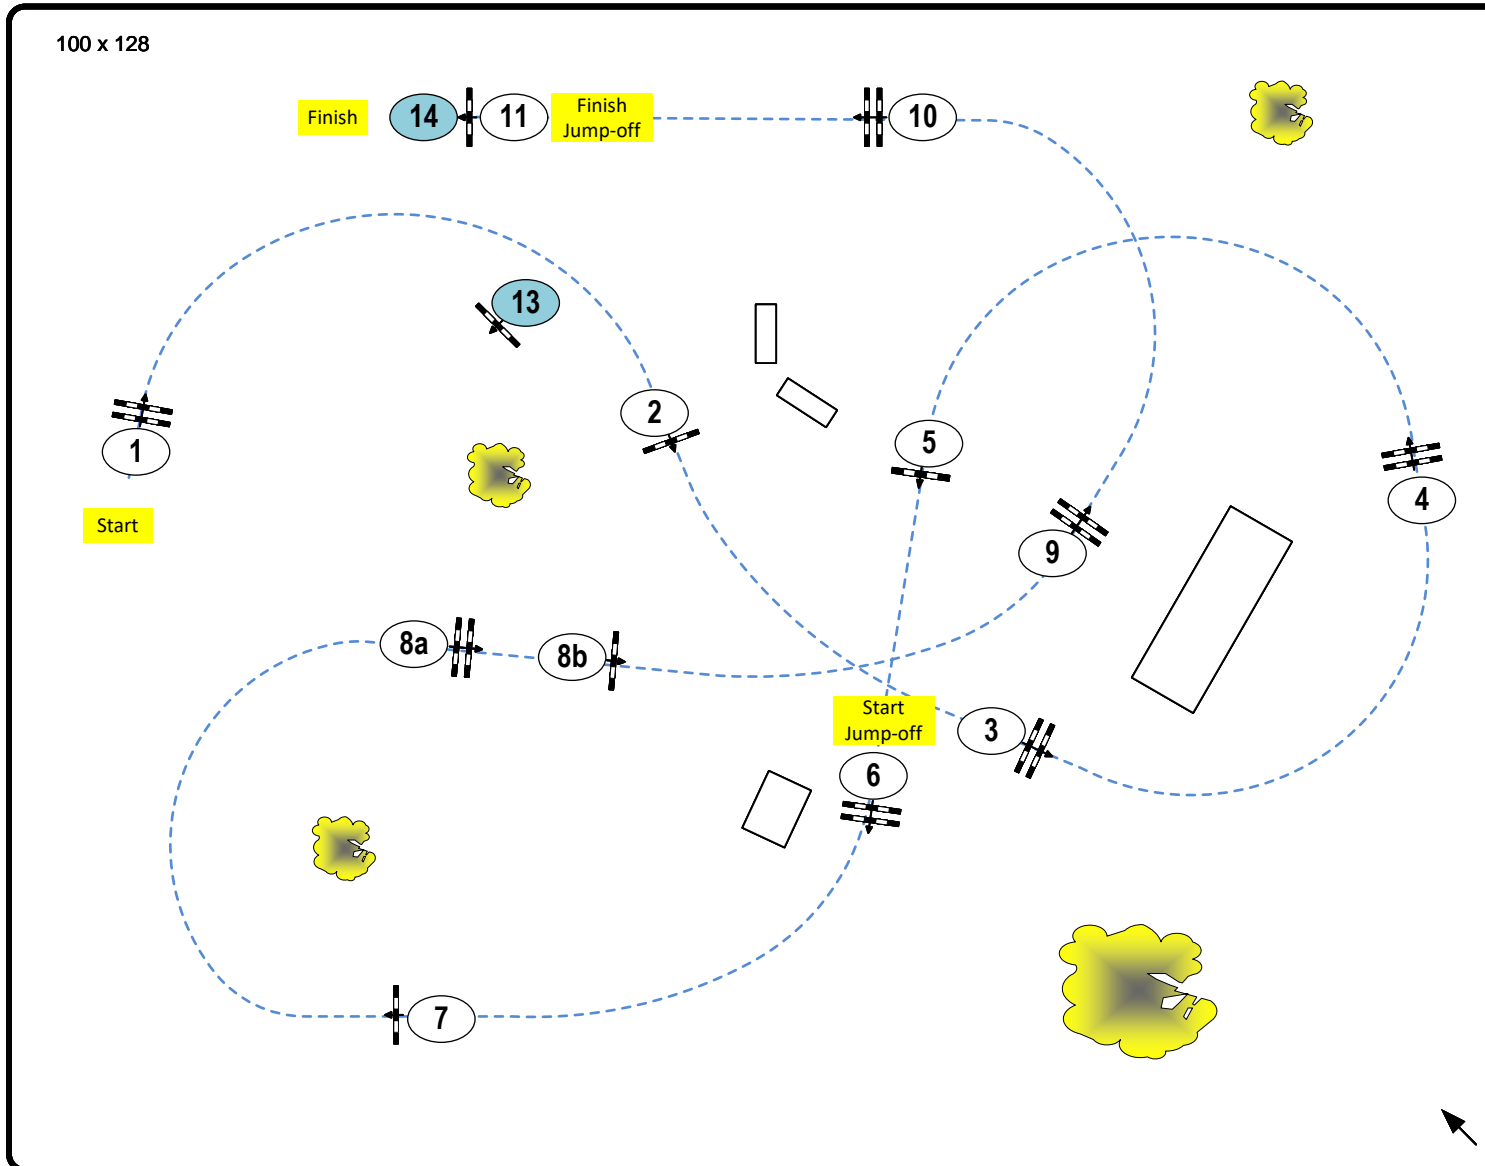

CSI Donaueschingen (GER)

CSI3*, CSIH1*, CSIAm-A 11-15.09. 2024

Class: 31

PSV Südbaden Cup

Stilspringprüfung Kl. L mit Stechen

Table: A
 National RG: 520,3b
 FEI RG / Art.
 Height: 1,15 m

Speed: 350 m/min

Length: 495 m
 Time allowed: 85 sec
 Time limit: 170 sec

Obstacles: 11
 Efforts: 12
 Penalty sec
 Closed combination:

1st Jump-off:

6,7,8a,8b,9,10,13,14

Length: 335 m
 Time allowed: 58 sec
 Time limit: 116 sec

Course Designer:
 Frank Rothenberger (GER)
 Phil Schwender (GER)