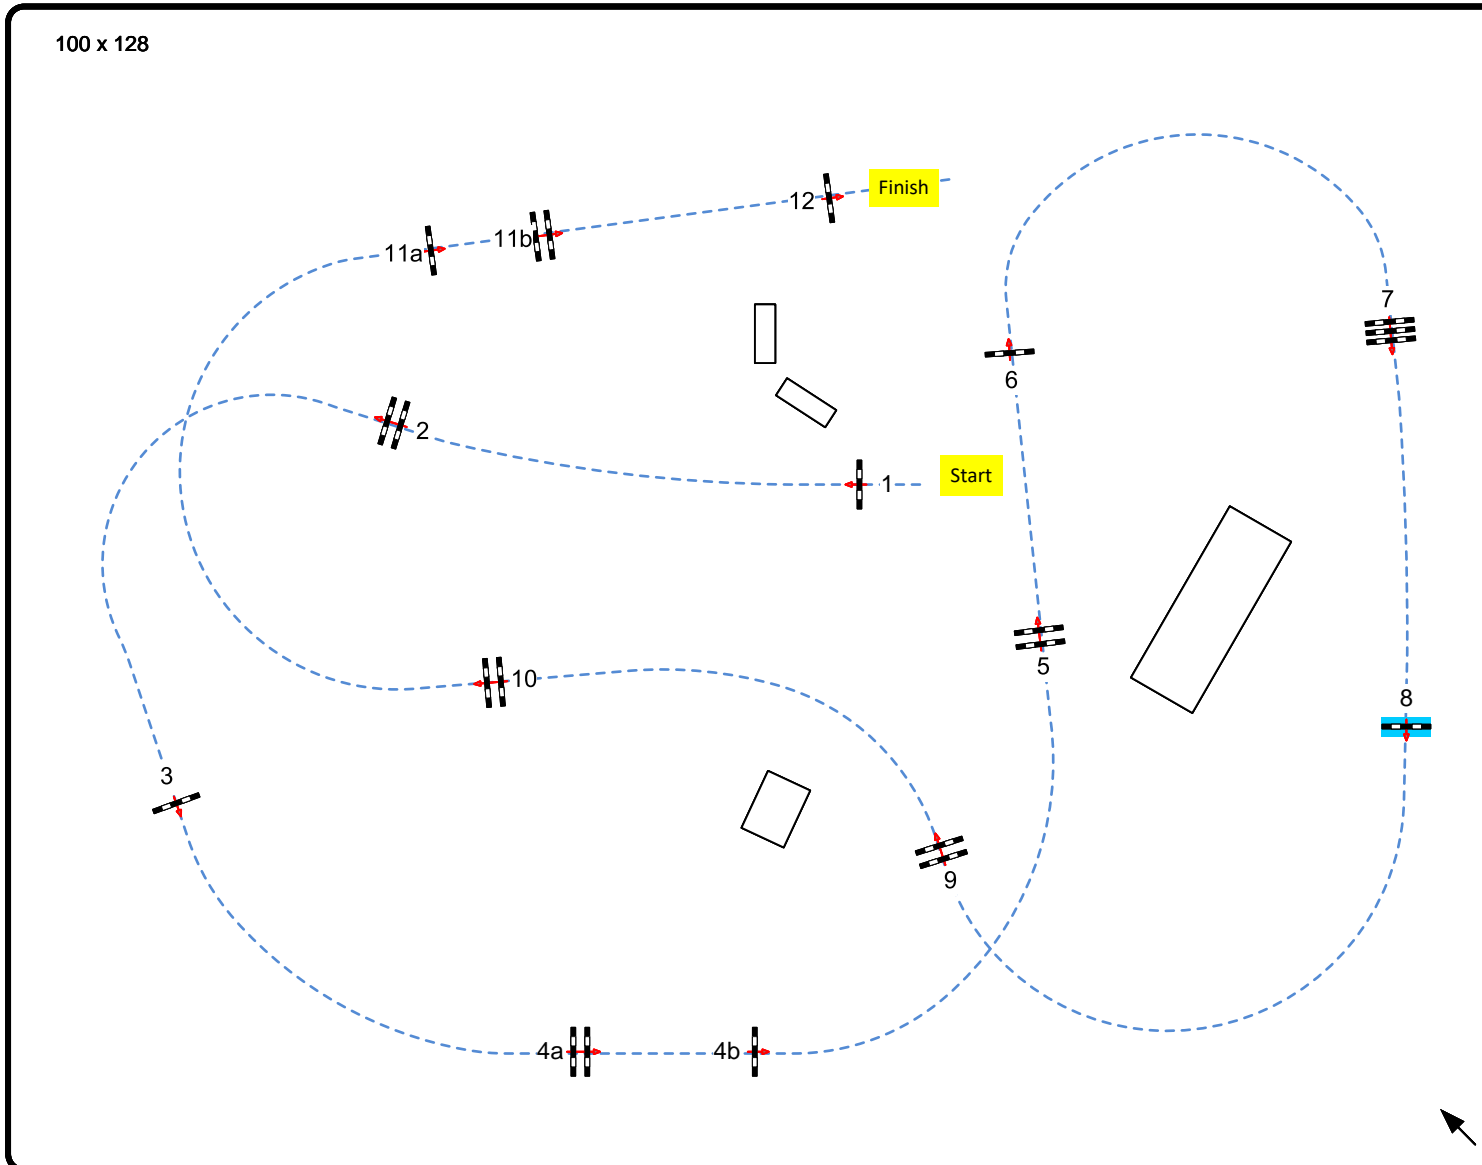

CSI Donaueschingen (GER)

CSI3*, CSIIH1*, CSIAm-A 11-15.09. 2024

Class: 9 / 12

Youngster Tour

Competition against the clock

Table: A
National RG:
FEI RG / Art. 238.2.1
Height: 1,30 / 1,35 m

Speed: 350 m/min

Length: 500 m
Time allowed: 86 sec
Time limit: 172 sec

Obstacles: 12
Efforts: 14
Penalty sec
Closed combination:

1st Jump-off:

Length: 0 m
Time allowed: 0 sec
Time limit: 0 sec

IsiGrade
Jumps by Rothenberger

Course Designer:
Frank Rothenberger (GER)
Phil Schmauder (GER)
Sameer Aljuaid (KSA)