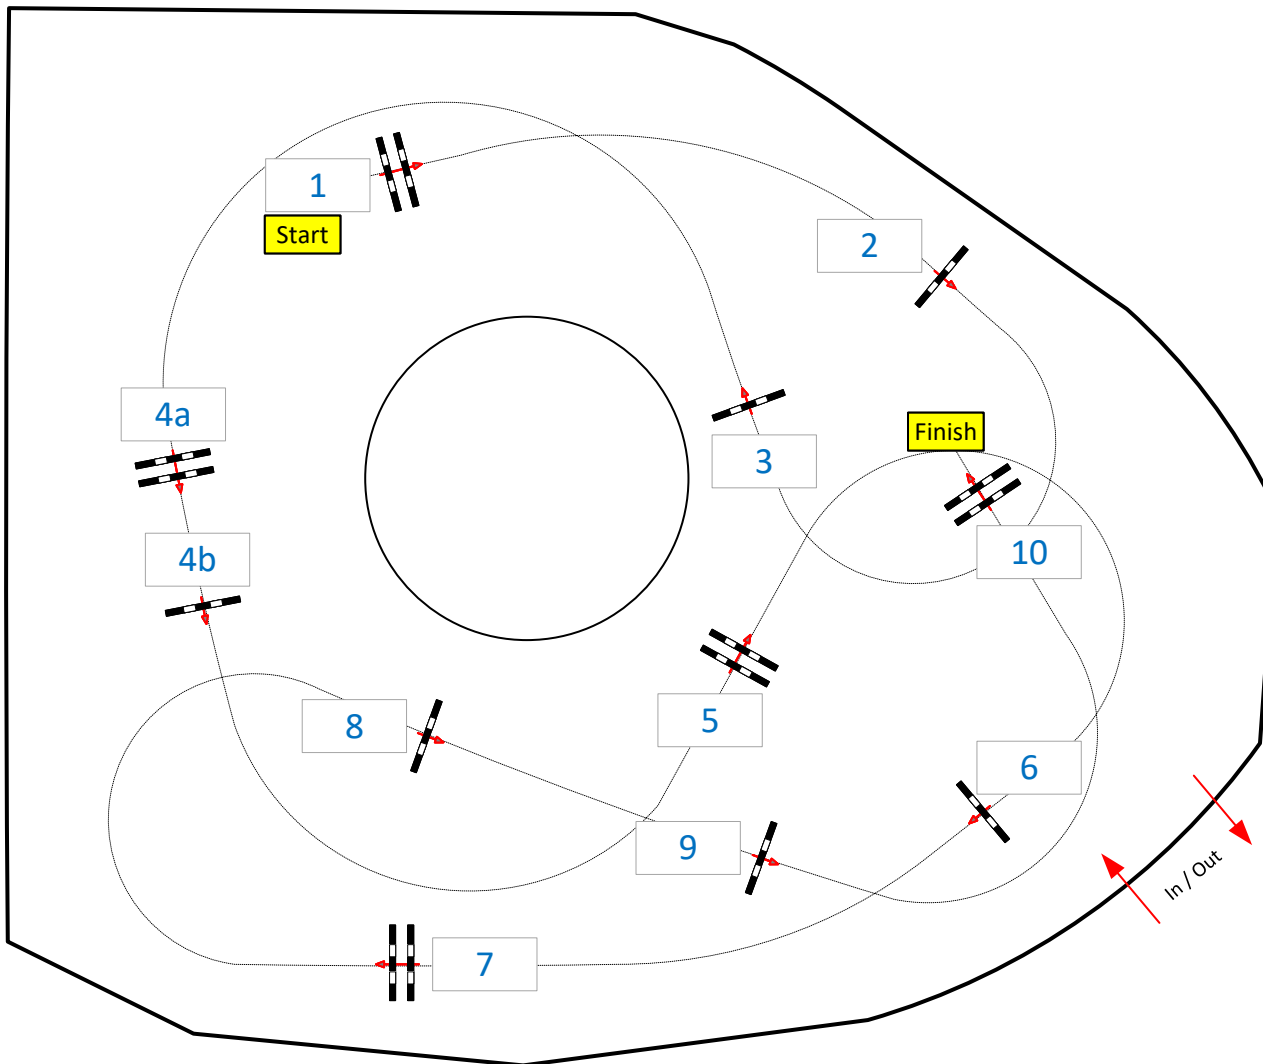

OWL Challenge Paderborn 2024

Class No.: International Competition Competition against the clock Thursday, 12 September 2024 Start: 13:30

- 16
- 19
- 22

Table: A
 National RG:
 FEI RG / Art. 238.2.1
 Height: 1,15/1,25/1,40 m

Speed: 350 m/min
 Length: 430 m
 Time allowed: 74 sec
 Time limit: 148 sec

Obstacles: 10
 Efforts: 11
 Penalty sec
 Closed combination:

1st Jump-off:
 Length: 0 m
 Time allowed: 0 sec
 Time limit: 0 sec

Jump