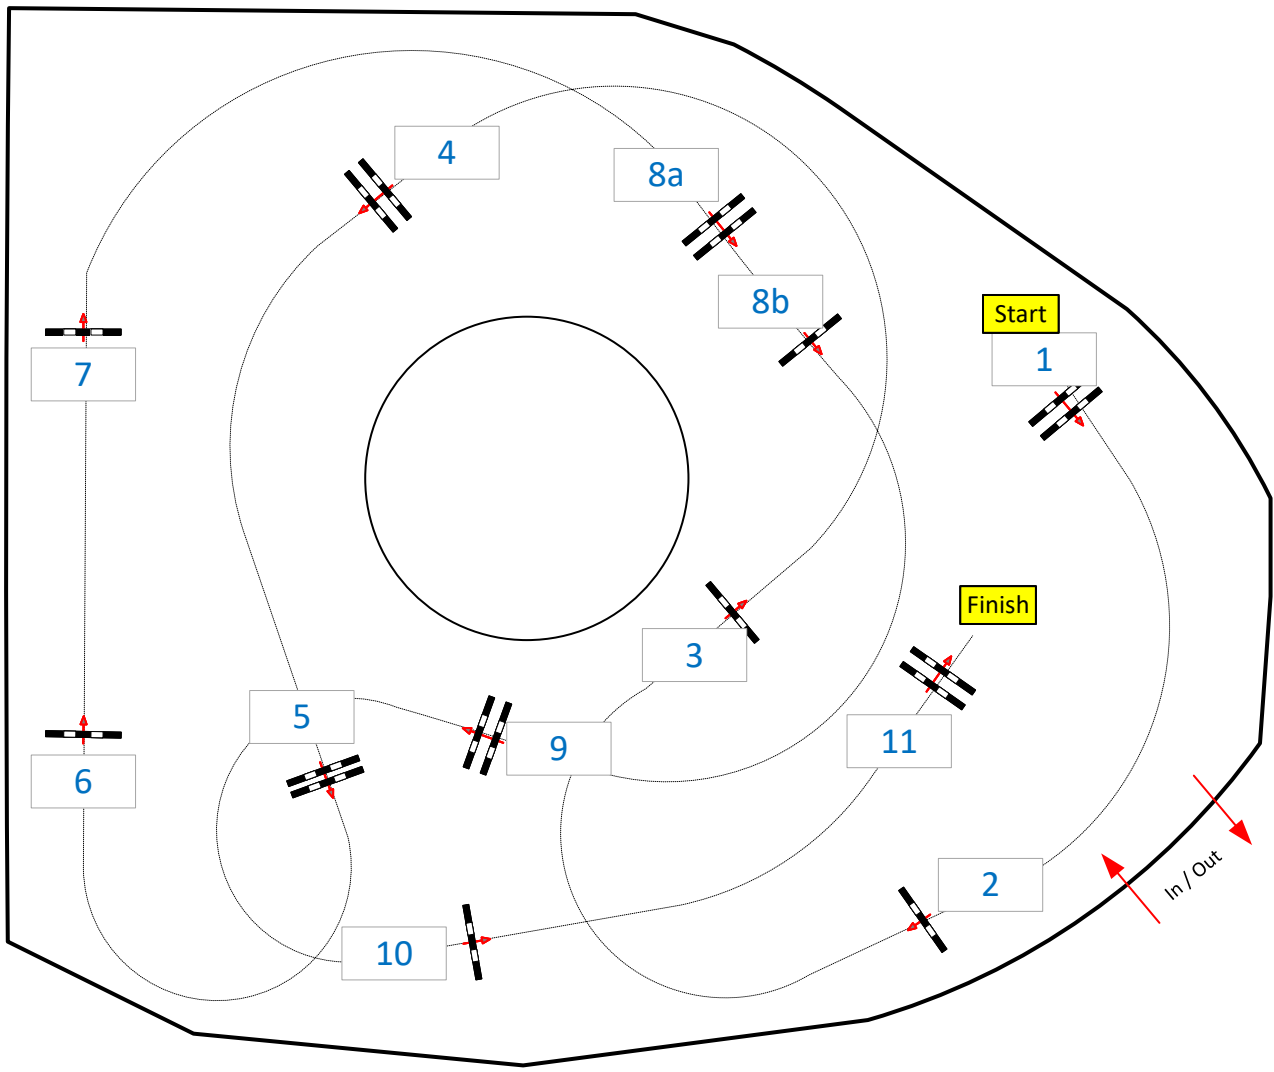

OWL Challenge Paderborn 2024

Class No.: National Competition Competition against the clock Thursday, 12 September 2024 Start: 19:30

25

Table: A
 National RG:
 FEI RG / Art. 238.2.1
 Height: 1,30 m

Speed: 350 m/min
 Length: 410 m
 Time allowed: 71 sec
 Time limit: 142 sec

Obstacles: 11
 Efforts: 12
 Penalty sec
 Closed combination:

1st Jump-off:
 Length: 0 m
 Time allowed: 0 sec
 Time limit: 0 sec