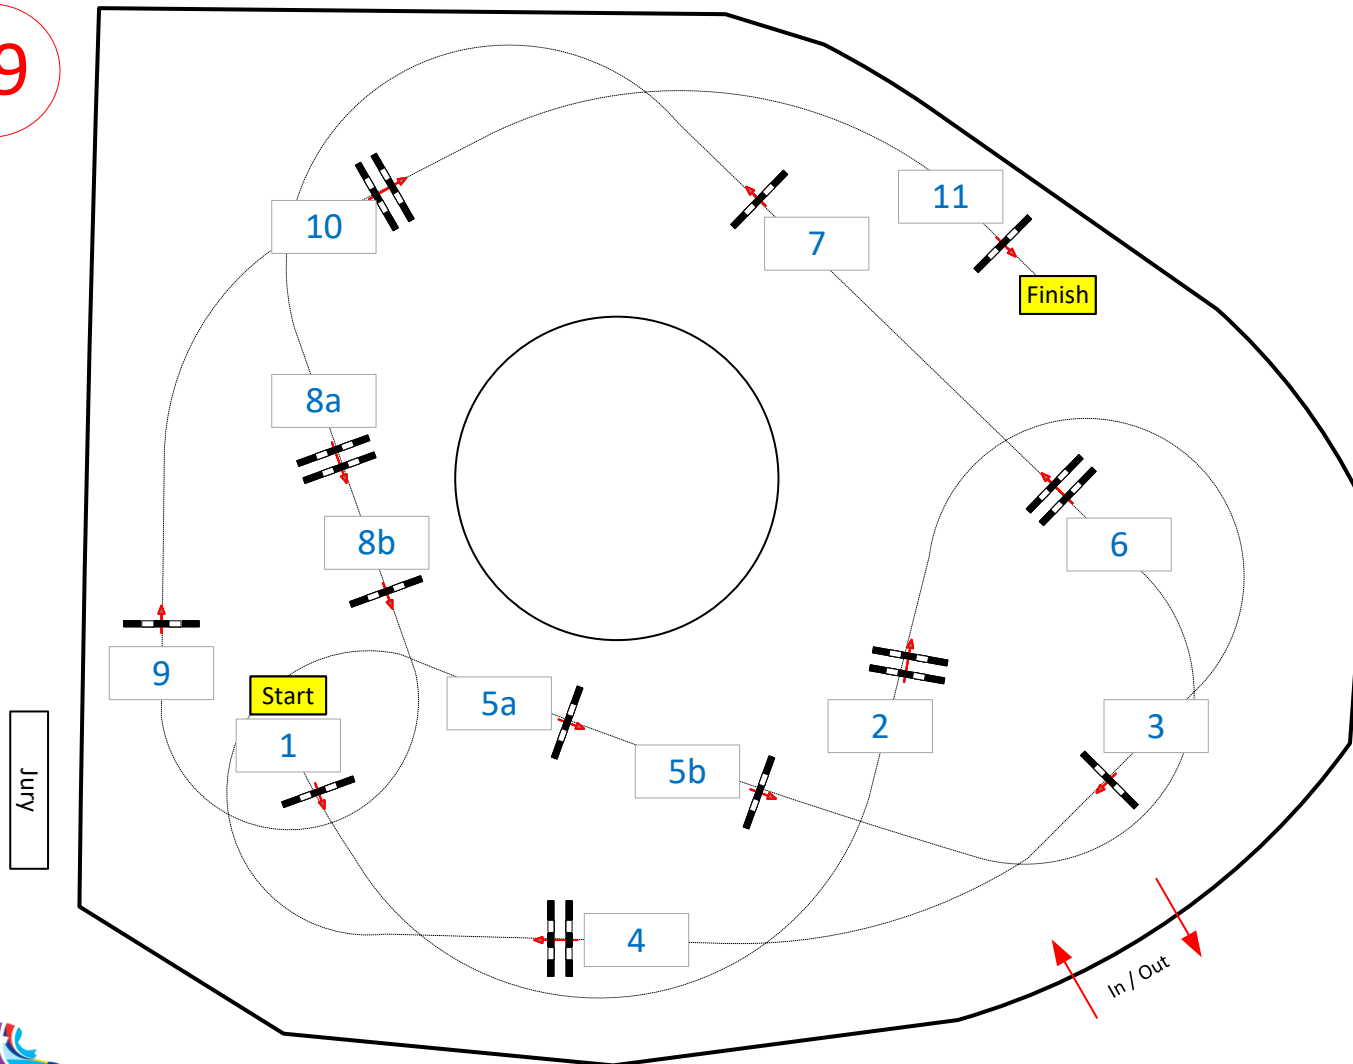

OWL Challenge Paderborn 2024

Class No.:

National YH Competition

Springferdeprüfung

Thursday, 12 September 2024

Start: 12:00

29

Table: A
 National RG: LPO 363.1
 FEI RG / Art.
 Height: 1,20 m

Speed: 350 m/min
 Length: 450 m
 Time allowed: 78 sec
 Time limit: 156 sec

Obstacles: 11
 Efforts: 13
 Penalty sec
 Closed combination:

1st Jump-off:
 Length: 0 m
 Time allowed: 0 sec
 Time limit: 0 sec