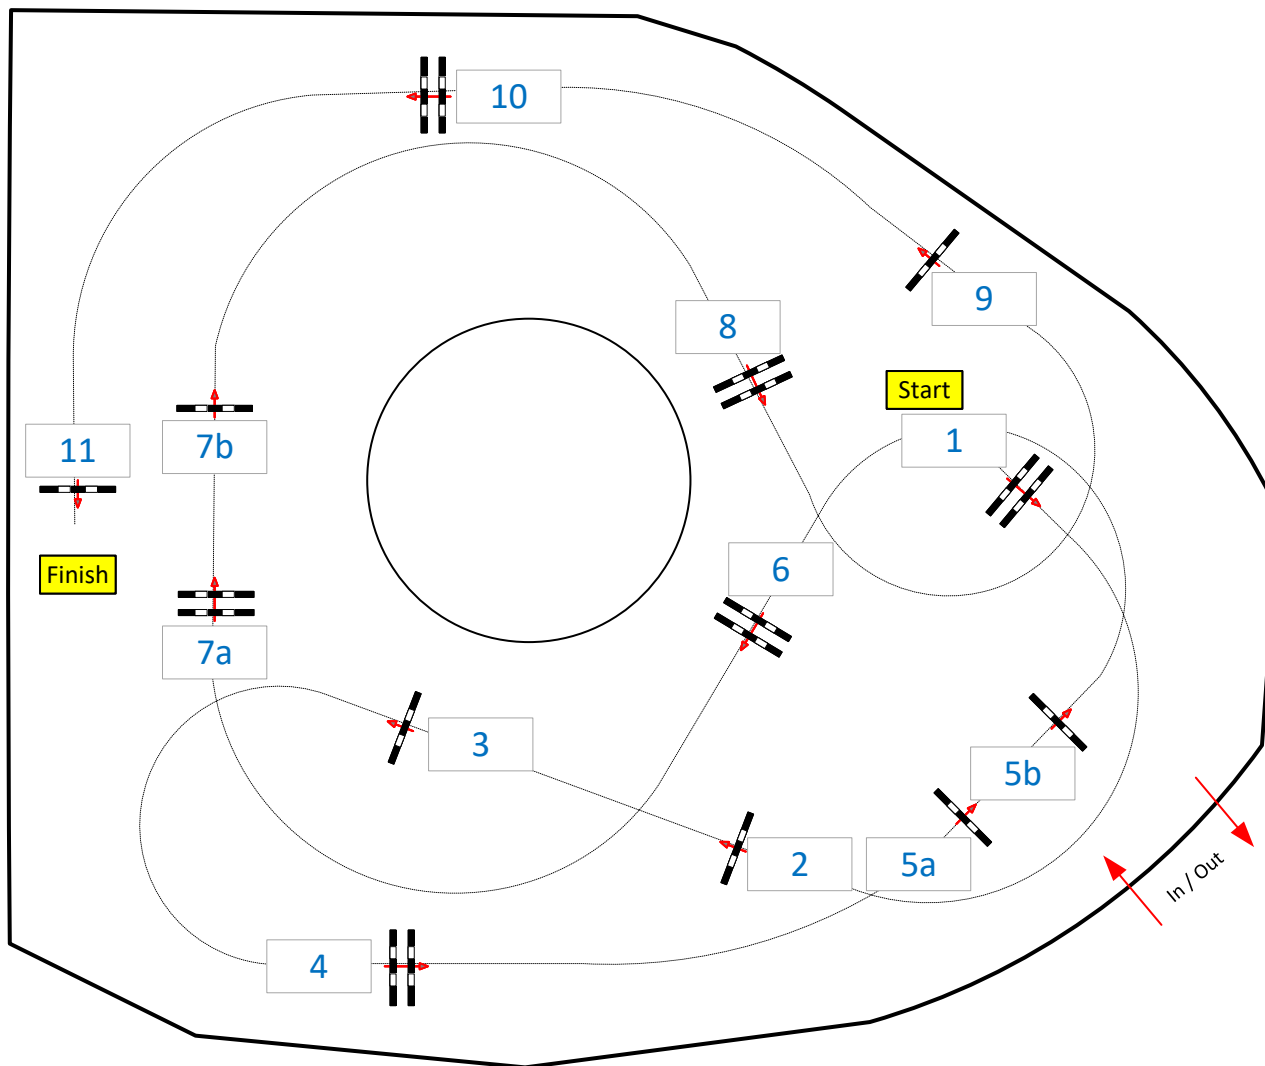

OWL Challenge Paderborn 2024

Class No.: Youngster Tour

Competition against the clock

Thursday, 12 September 2024

Start: 16:15

7
10
13

Table: A
National RG:
FEI RG / Art. 238.2.1
Height: 1,25/1,30/1,35 m

Speed: 350 m/min
Length: 450 m
Time allowed: 78 sec
Time limit: 156 sec

Obstacles: 11
Efforts: 13
Penalty sec
Closed combination:

1st Jump-off:

Length: 0 m
Time allowed: 0 sec
Time limit: 0 sec