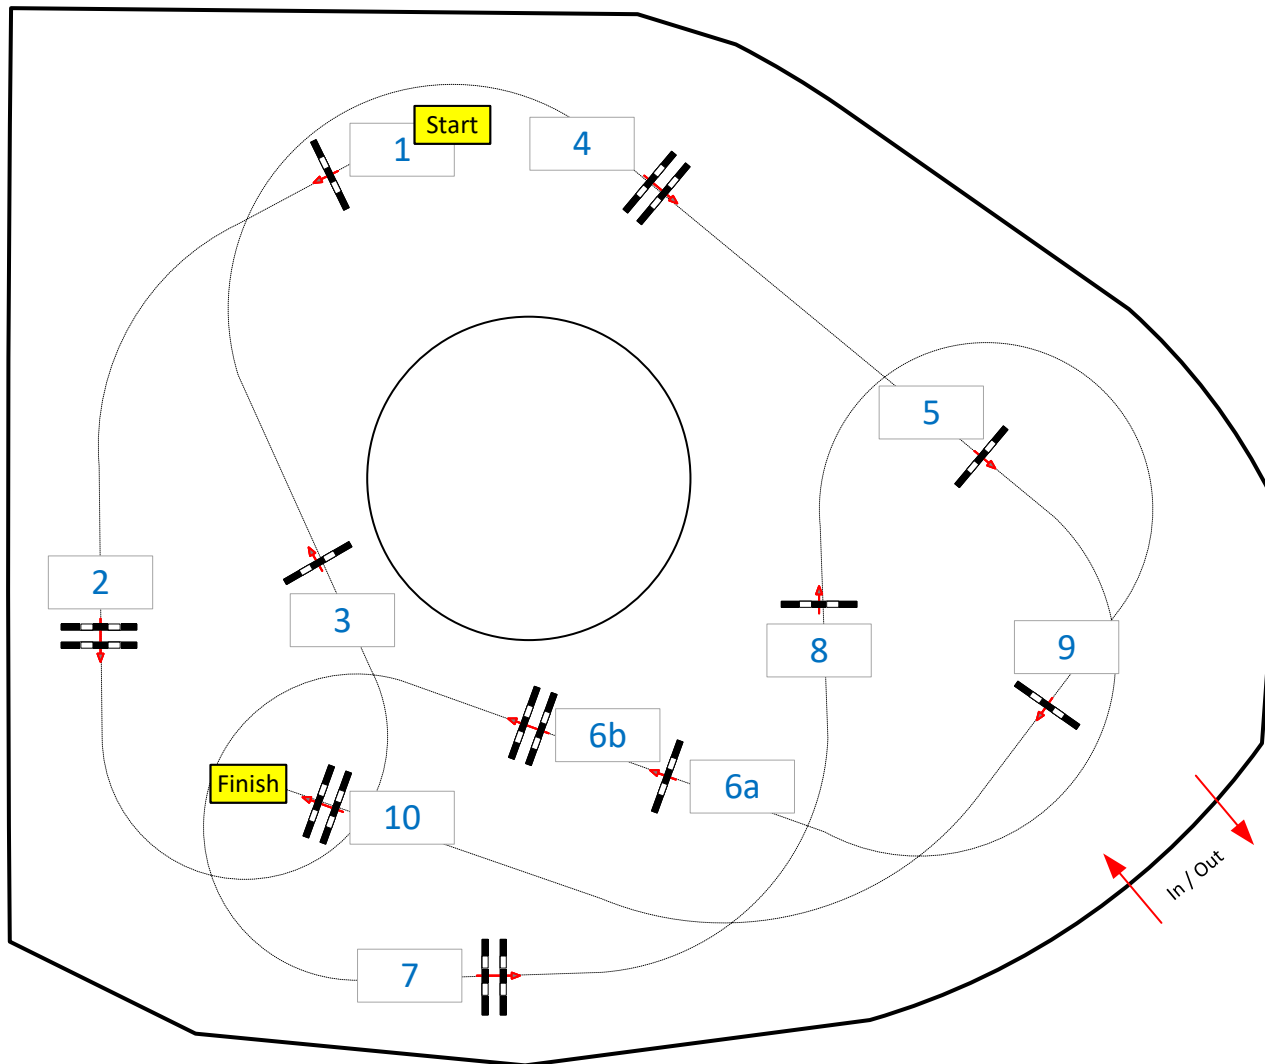

OWL Challenge Paderborn 2024

Class No.: International Competition

Competition against the clock

Friday, 13 September 2024

Start: 8:15

- 17
- 20
- 23

Table: A
 National RG:
 FEI RG / Art. 238.2.1
 Height: 1,15/1,25/1,40 m

Speed: 350 m/min

Length: 400 m
 Time allowed: 69 sec
 Time limit: 138 sec

Obstacles: 10
 Efforts: 11
 Penalty sec
 Closed combination:

1st Jump-off:

Length: 0 m
 Time allowed: 0 sec
 Time limit: 0 sec

Junr