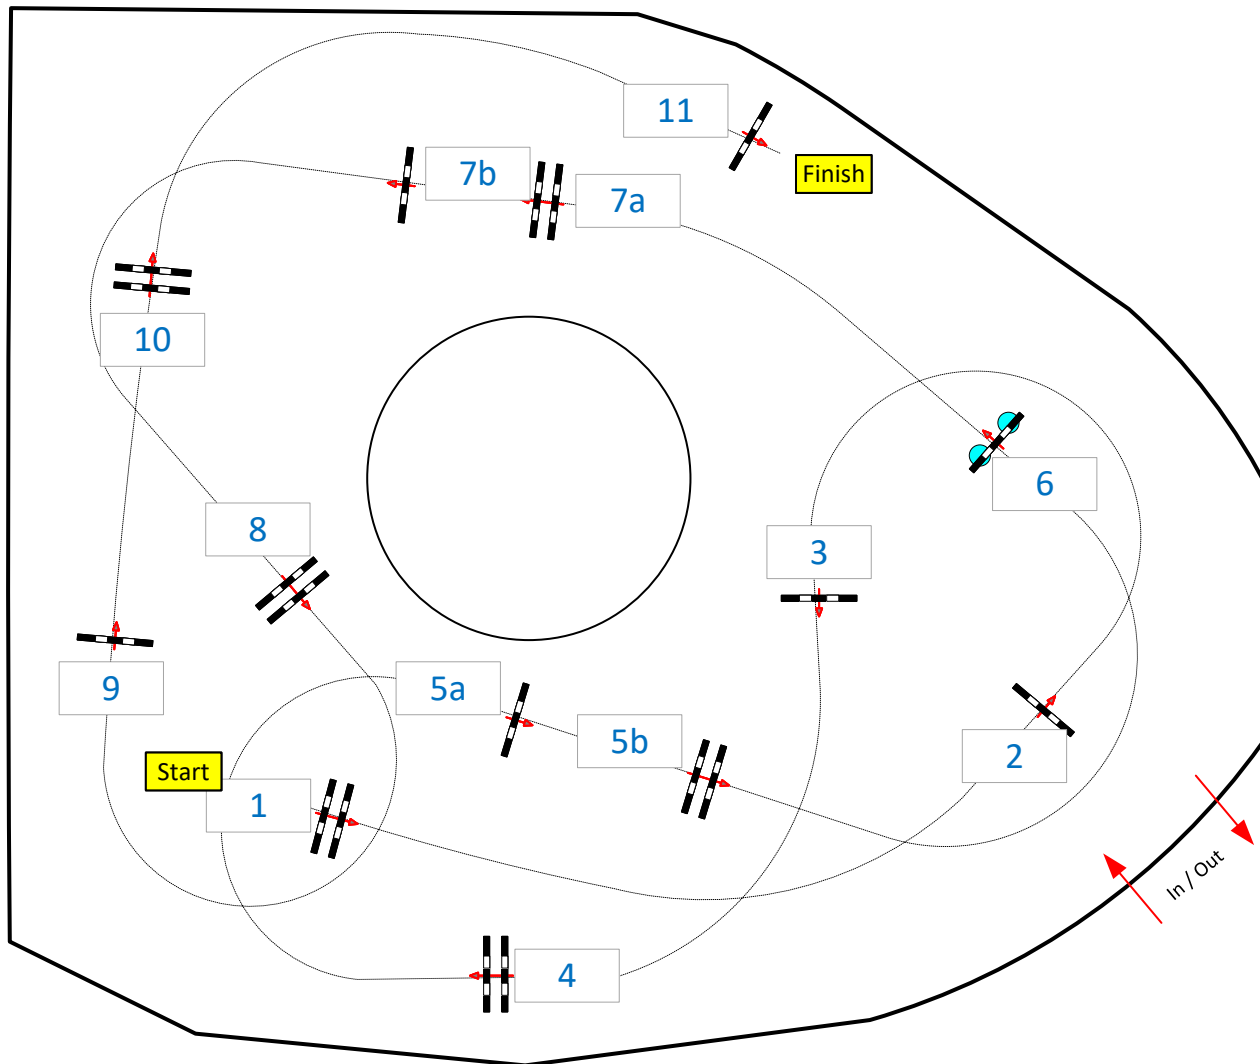

OWL Challenge Paderborn 2024

Class No.:

CSI2* Opening Competition

Competition against the clock

Friday, 13 September 2024

Start: 11:05

1

Table: A
 National RG:
 FEI RG / Art. 238.2.1
 Height: 1,35 m

Speed: 350 m/min
 Length: 430 m
 Time allowed: 74 sec
 Time limit: 148 sec

Obstacles: 11
 Efforts: 13
 Penalty sec
 Closed combination:

1st Jump-off:

Length: 0 m
 Time allowed: 0 sec
 Time limit: 0 sec