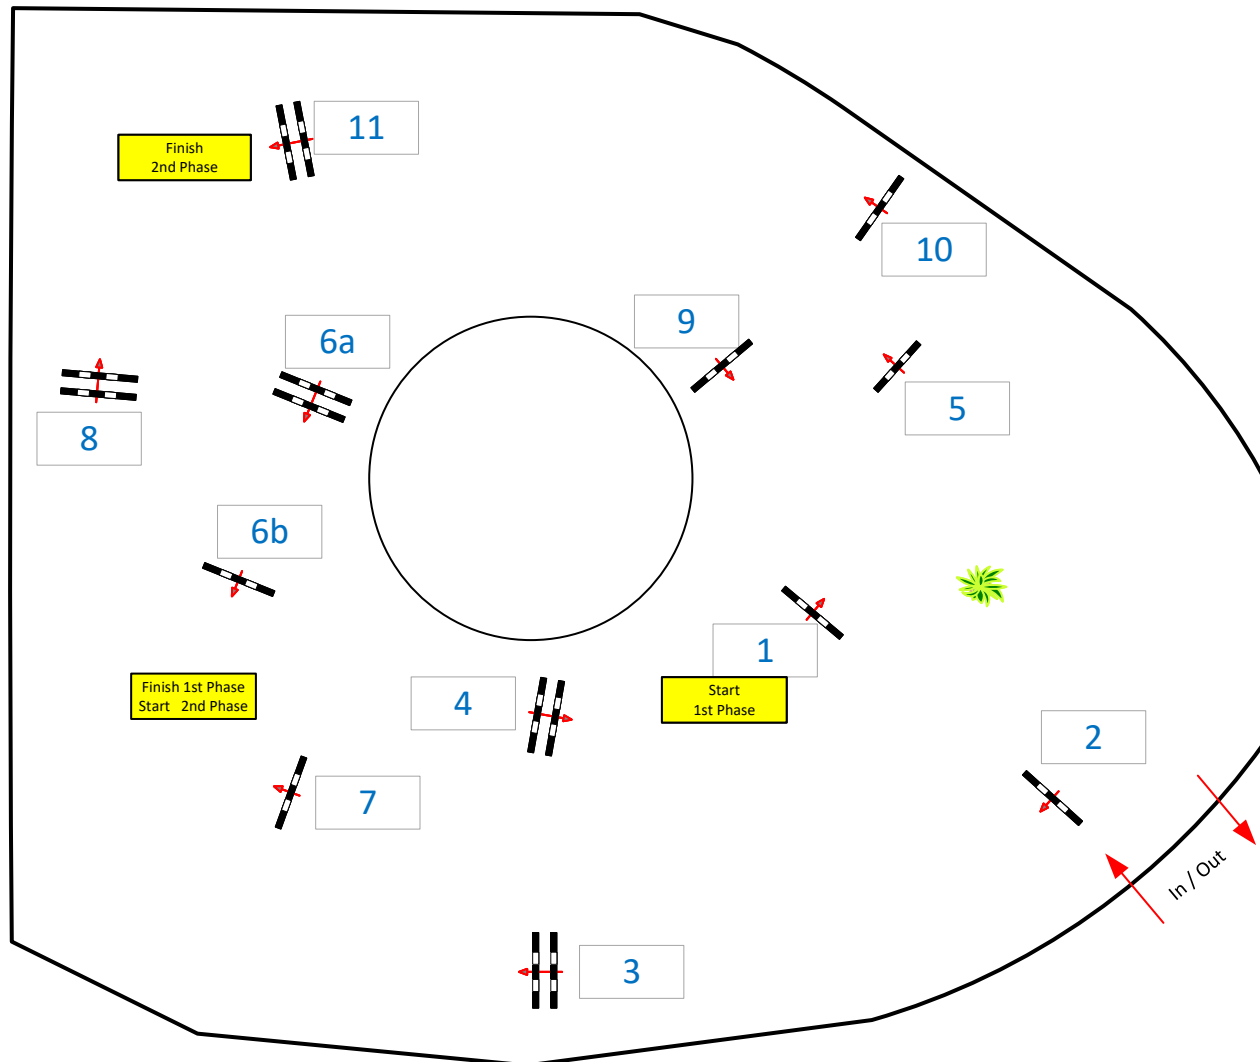

# OWL Challenge Paderborn 2024

Class No.:

Pony Trophy

Competition in two Phases / Progressive

Friday, 13 September 2024

Start: 17:15

30

Table: A  
 National RG: LPO 525.4 + 537  
 FEI RG / Art.  
 Height: 1,00-1,10 m

Speed: 350 m/min

Length: 250 m  
 Time allowed: 43 sec  
 Time limit: 86 sec

Obstacles: 6  
 Efforts: 7  
 Penalty sec  
 Closed combination:

2nd Phase:  
7-11  
 Length: 240 m  
 Time allowed: 42 sec  
 Time limit: 84 sec

**HAGEDORN  
 PONY  
 TROPHY  
 TOUR**