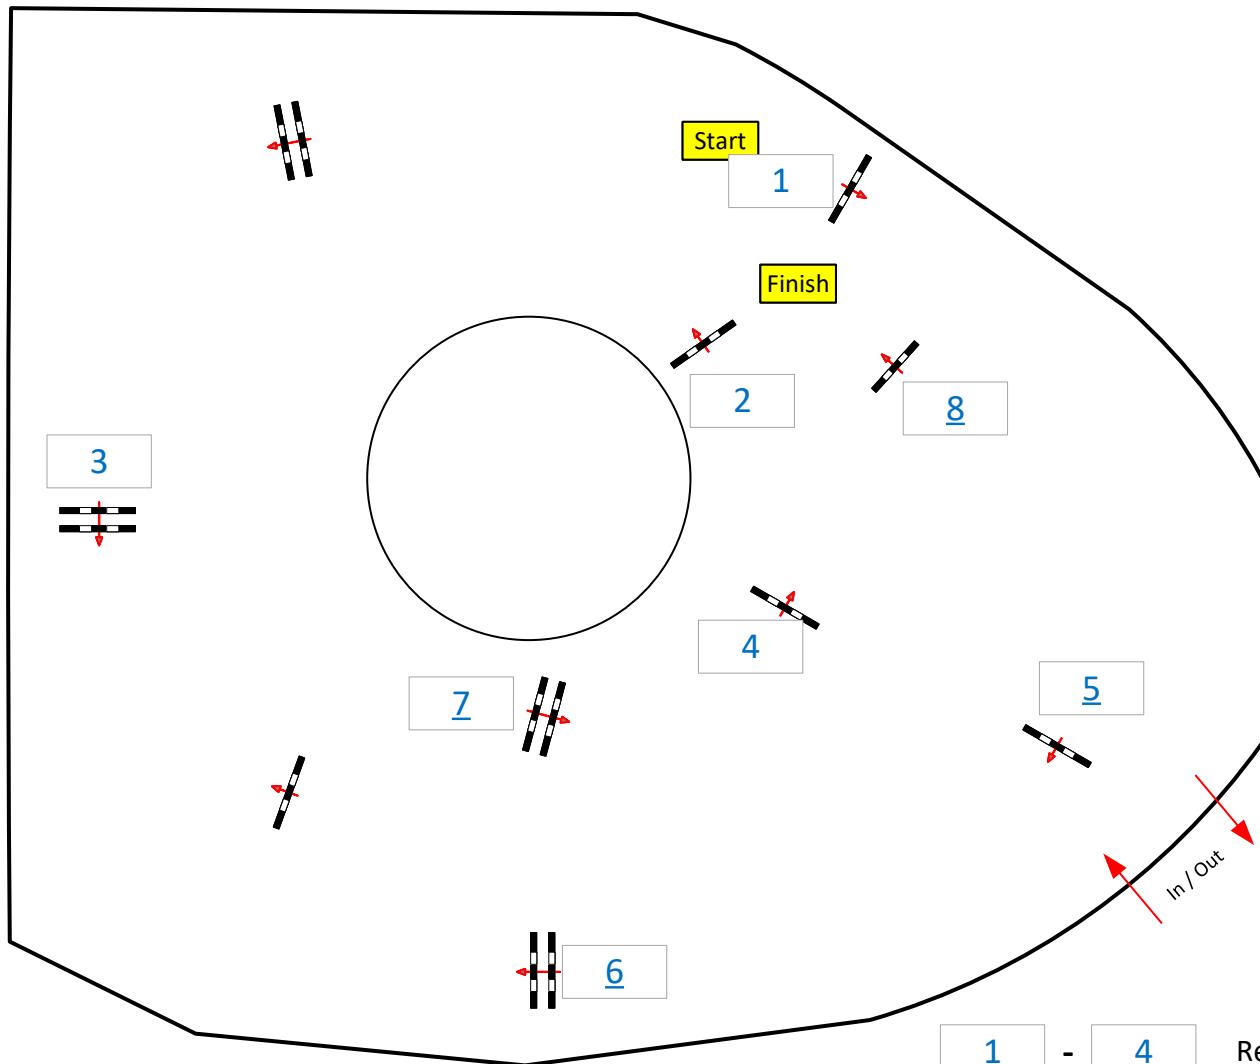

# OWL Challenge Paderborn 2024

Class No.:

Pony Team Trophy

Team Competition

Friday, 13 September 2024

Start: 20:10

31

- 1 - 4 Reiter 1
- 5 - 8 Reiter 2

Table: A  
 National RG: analog WB268  
 FEI RG / Art.  
 Height: m

Speed: 350 m/min

Length:  
 Time allowed:  
 Time limit: 120 sec

Obstacles: 8  
 Efforts: 8  
 Penalty sec  
 Closed combination:

1st Jump-off:

Length: 0 m  
 Time allowed: 0 sec  
 Time limit: 0 sec

**HAGEDORN  
 PONY  
 TROPHY  
 TOUR**