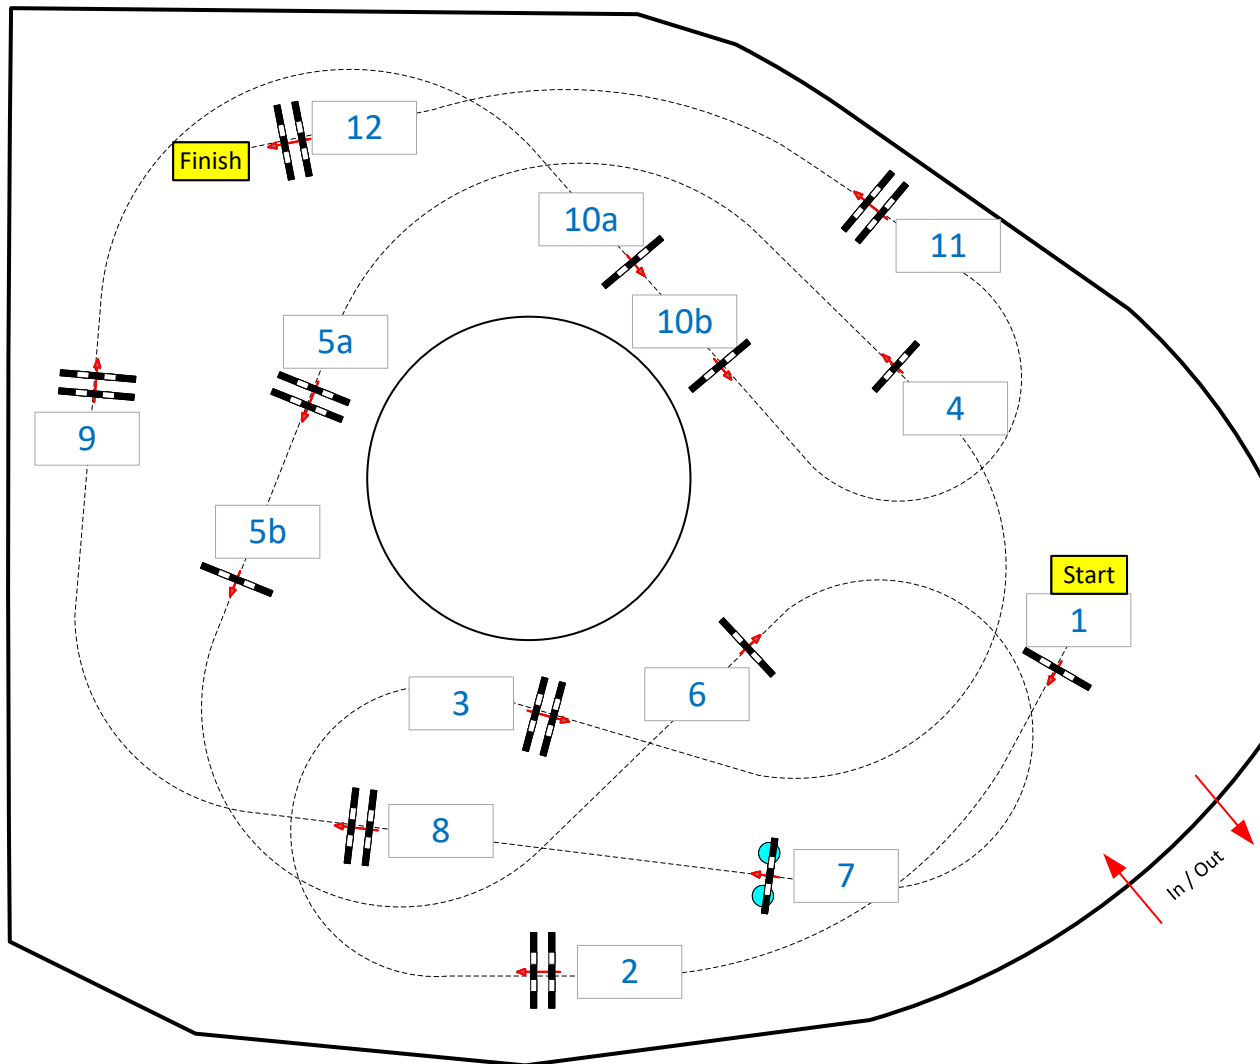

OWL Challenge Paderborn 2024

Class No.:

CSI2* Medium Tour

Competition against the clock

Friday, 13 September 2024

Start: 14:10

4

Table: A
 National RG:
 FEI RG / Art. 238.2.1
 Height: 1,40 m

Speed: 350 m/min
 Length: 480 m
 Time allowed: 83 sec
 Time limit: 166 sec

Obstacles: 12
 Efforts: 14
 Penalty sec
 Closed combination:

1st Jump-off:

Length: 0 m
 Time allowed: 0 sec
 Time limit: 0 sec