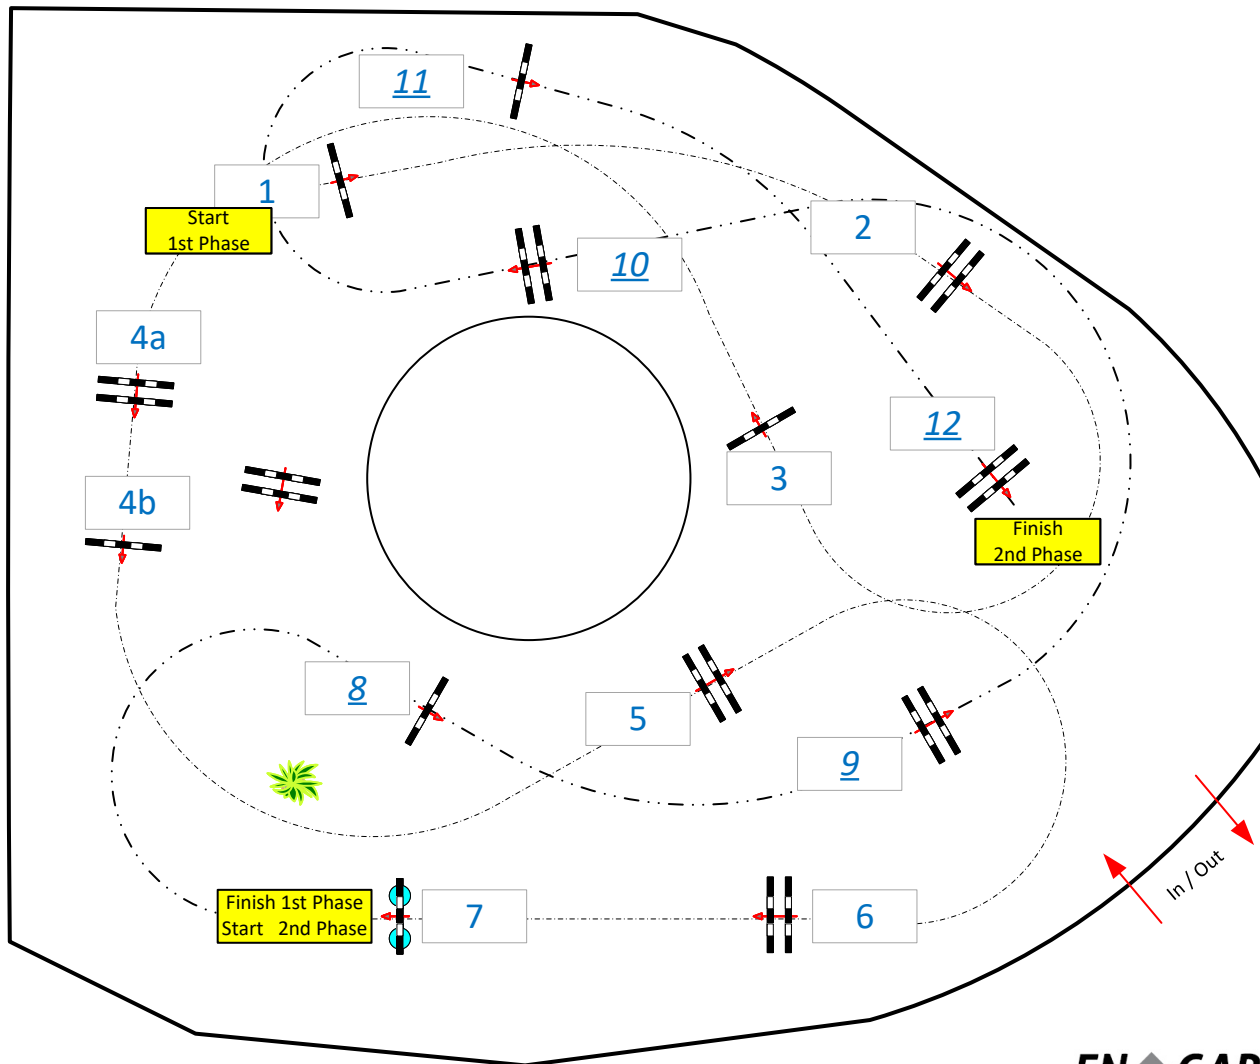

OWL Challenge Paderborn 2024

Class No.:

International Competition

Competition against the clock

Saturday, 14 September 2024

Start: 13:45

18
21
24

Table: A
National RG:
FEI RG / Art. 274.1.5.3
Height: 1,15/1,25/1,40 m

Speed: 350 m/min

Length: 300 m
Time allowed: 52 sec
Time limit: 104 sec

Obstacles: 7
Efforts: 8
Penalty sec
Closed combination:

2nd Phase:
8-12
Length: 230 m
Time allowed: 40 sec
Time limit: 80 sec

EN ♦ GARDE
Amateur Trophy