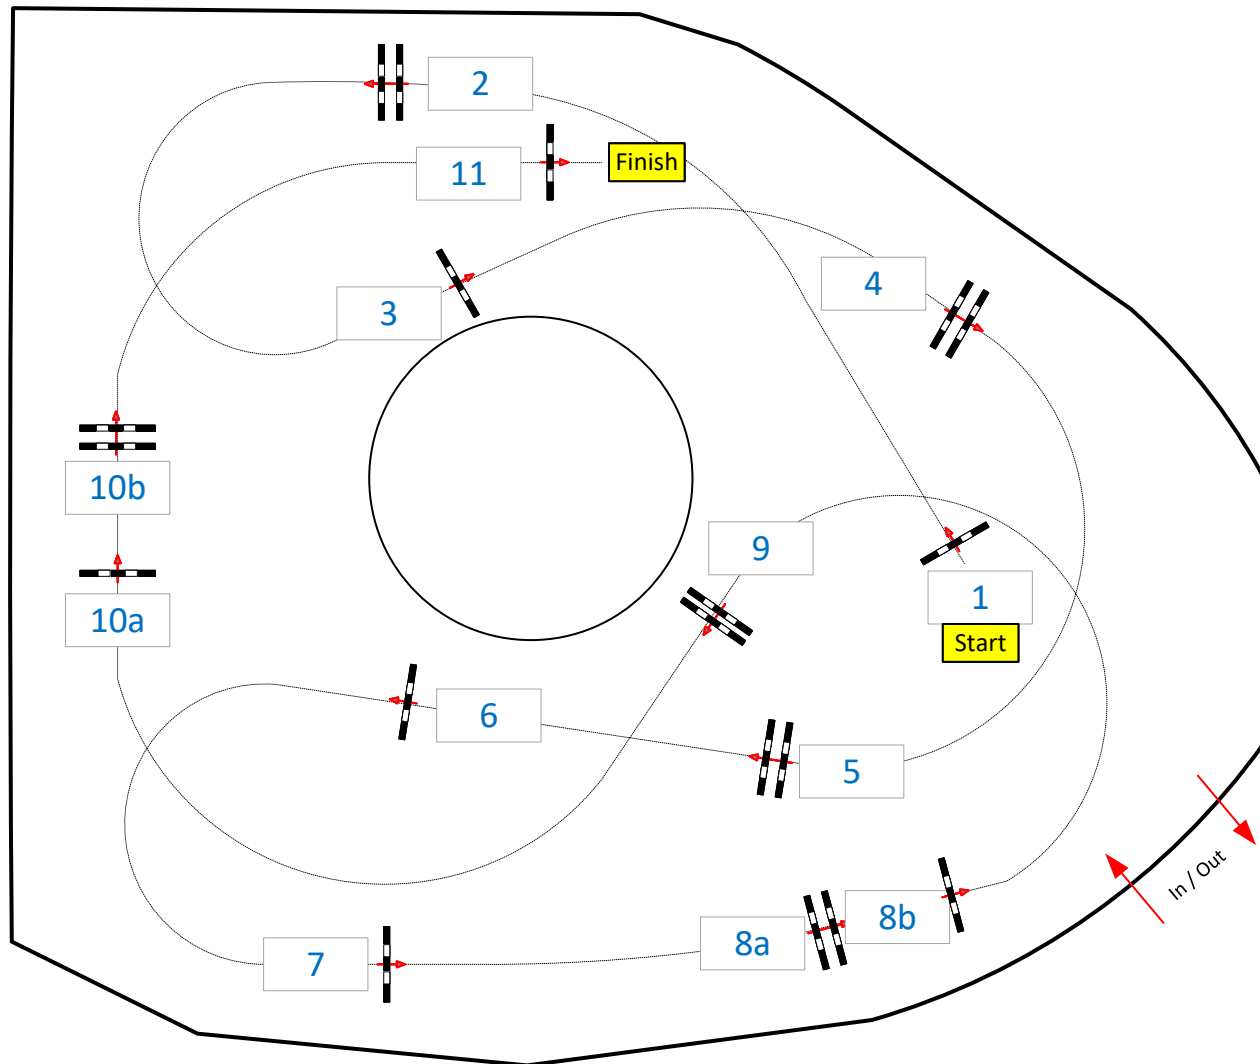

OWL Challenge Paderborn 2024

Class No.:

National Competition

Competition against the clock

Thursday, 12 September 2024

Start: 19:30

26

27

Table: A
 National RG: LPO 501.A1 + 529
 FEI RG / Art.
 Height: 1,30 m

Speed: 350 m/min
 Length: 405 m
 Time allowed: 70 sec
 Time limit: 140 sec

Obstacles: 11
 Efforts: 13
 Penalty sec
 Closed combination:

1st Jump-off:

Length: 0 m
 Time allowed: 0 sec
 Time limit: 0 sec

**PADERBORN
 LIPPSTADT**
 AIRPORT