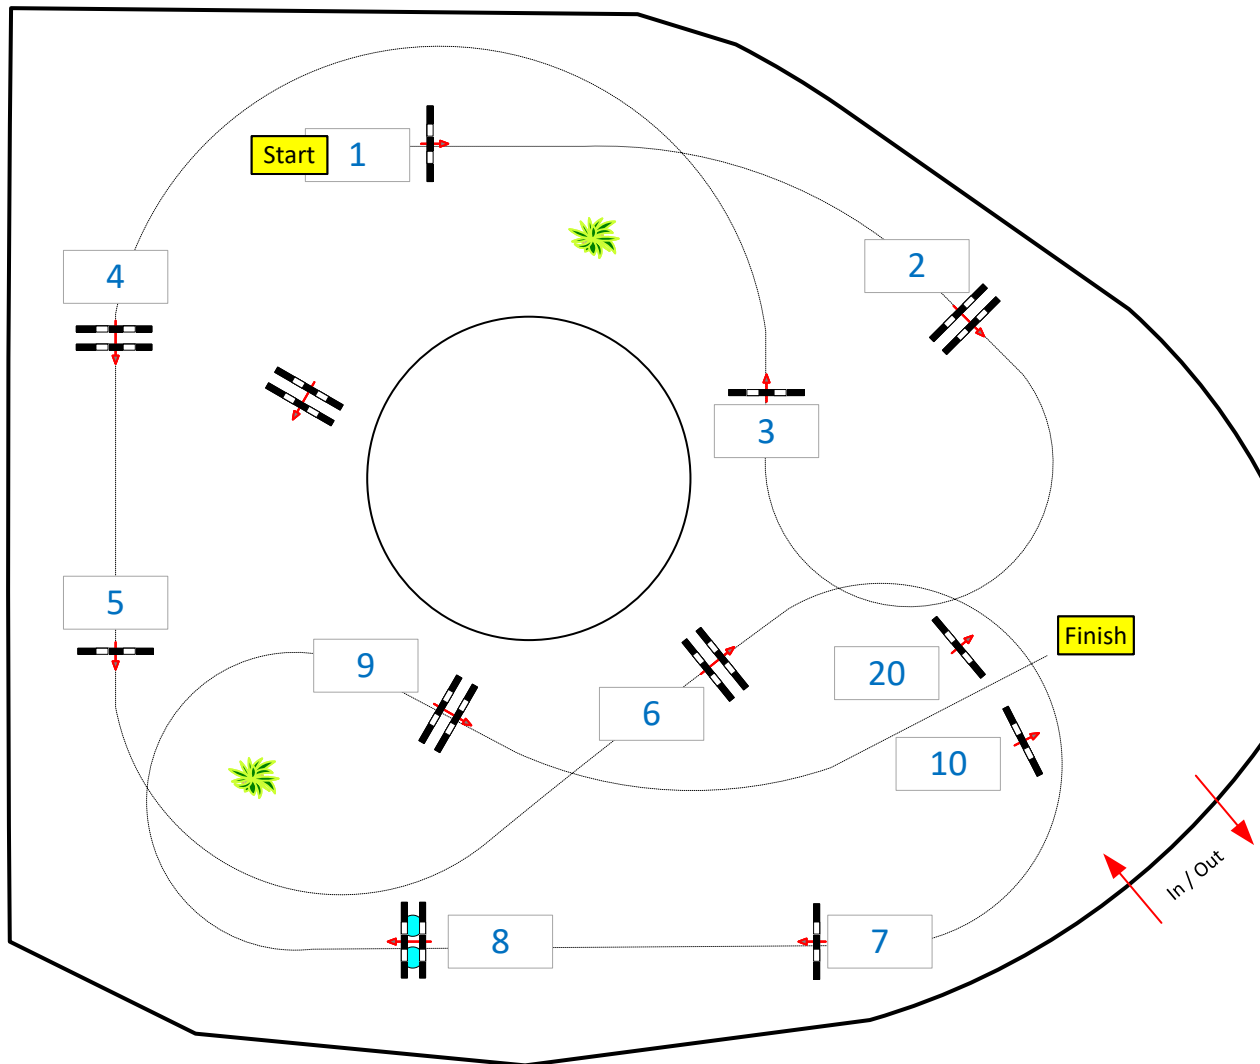

# OWL Challenge Paderborn 2024

Class No.:

Medium Tour

Accumulator Competition

Saturday, 14 September 2024

Start: 10:50

2

Table: A  
 National RG:  
 FEI RG / Art. 269  
 Height: 1,40 m

Speed: 350 m/min  
 Length: 380 m  
 Time allowed: 66 sec  
 Time limit: 132 sec

Obstacles: 10  
 Efforts: 10  
 Penalty sec  
 Closed combination:

1st Jump-off:

Length: 0 m  
 Time allowed: 0 sec  
 Time limit: 0 sec

Jump