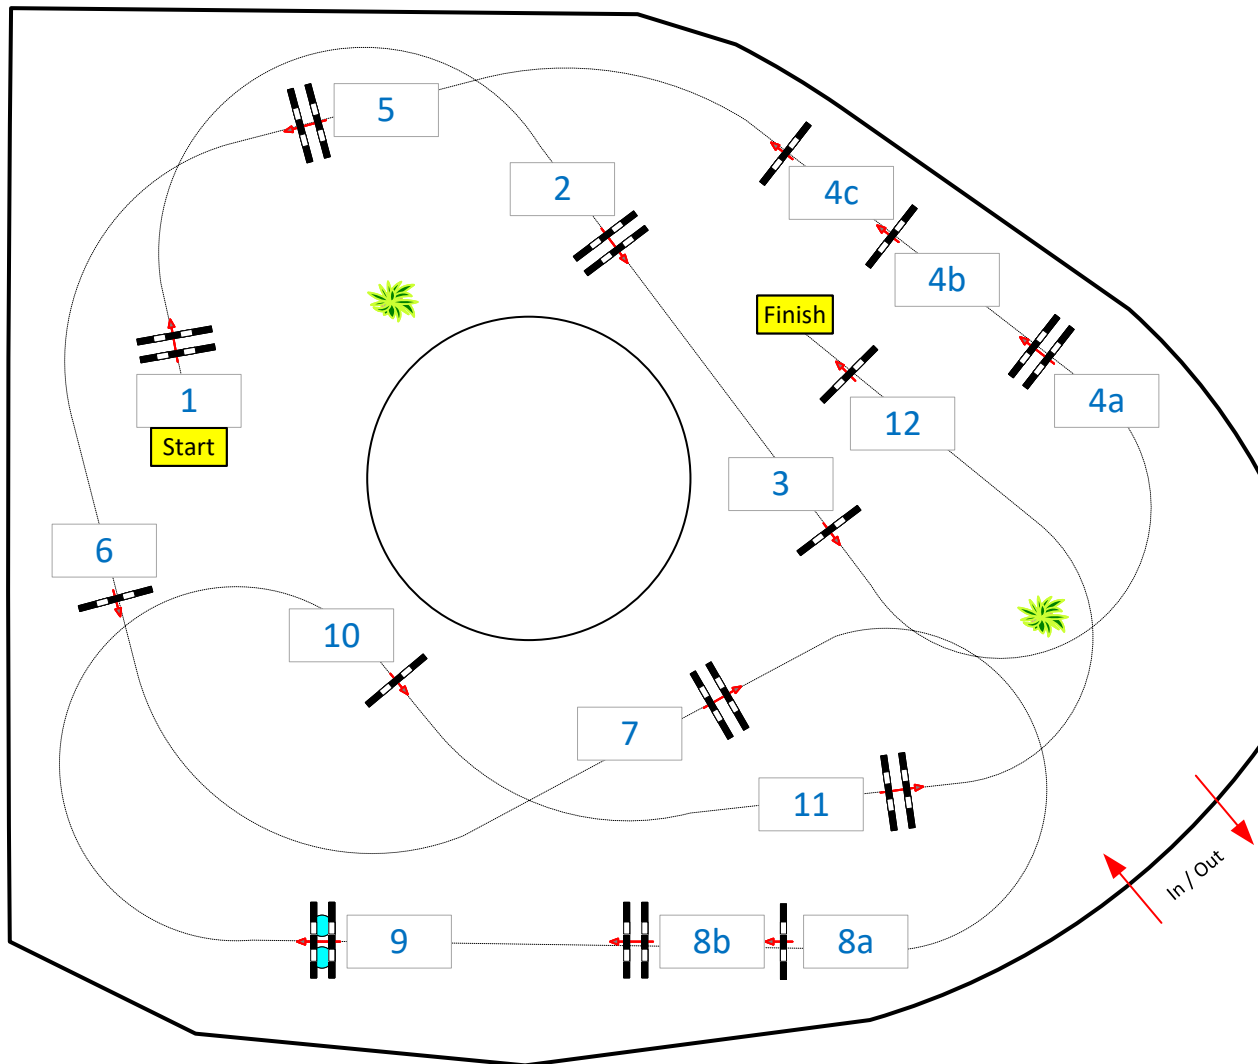

OWL Challenge Paderborn 2024

Class No.:

Big Tour

Competition against the clock

Saturday, 14 September 2024

Start: 16:55

5

Table: A
National RG:
FEI RG / Art. 238.2.1
Height: 1,45 m

Speed: 350 m/min

Length: 450 m

Time allowed: 78 sec

Time limit: 156 sec

Obstacles: 12

Efforts: 15

Penalty sec

Closed combination:

1st Jump-off:

Length: 0 m

Time allowed: 0 sec

Time limit: 0 sec