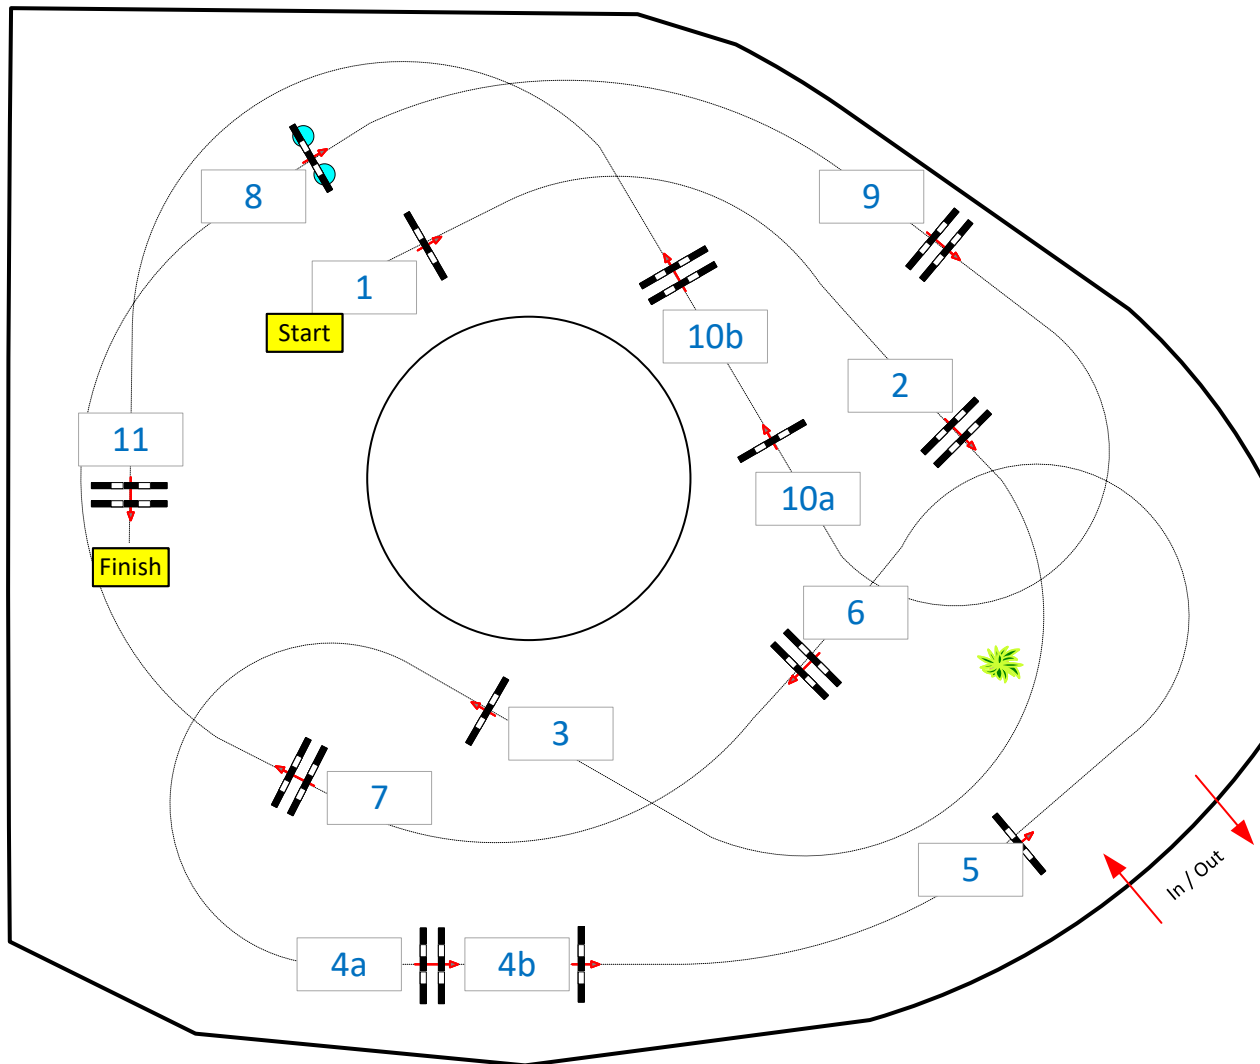

# OWL Challenge Paderborn 2024

Class No.: Youngster Tour

Competition against the clock

Saturday, 14 September 2024

Start: 8:00

- 8
- 11
- 14

Table: A  
 National RG:  
 FEI RG / Art. 238.2.1  
 Height: 1,30/1,35/1,40 m

Speed: 350 m/min  
 Length: 455 m  
 Time allowed: 78 sec  
 Time limit: 156 sec

Obstacles: 11  
 Efforts: 13  
 Penalty sec  
 Closed combination:

1st Jump-off:  
 Length: 0 m  
 Time allowed: 0 sec  
 Time limit: 0 sec