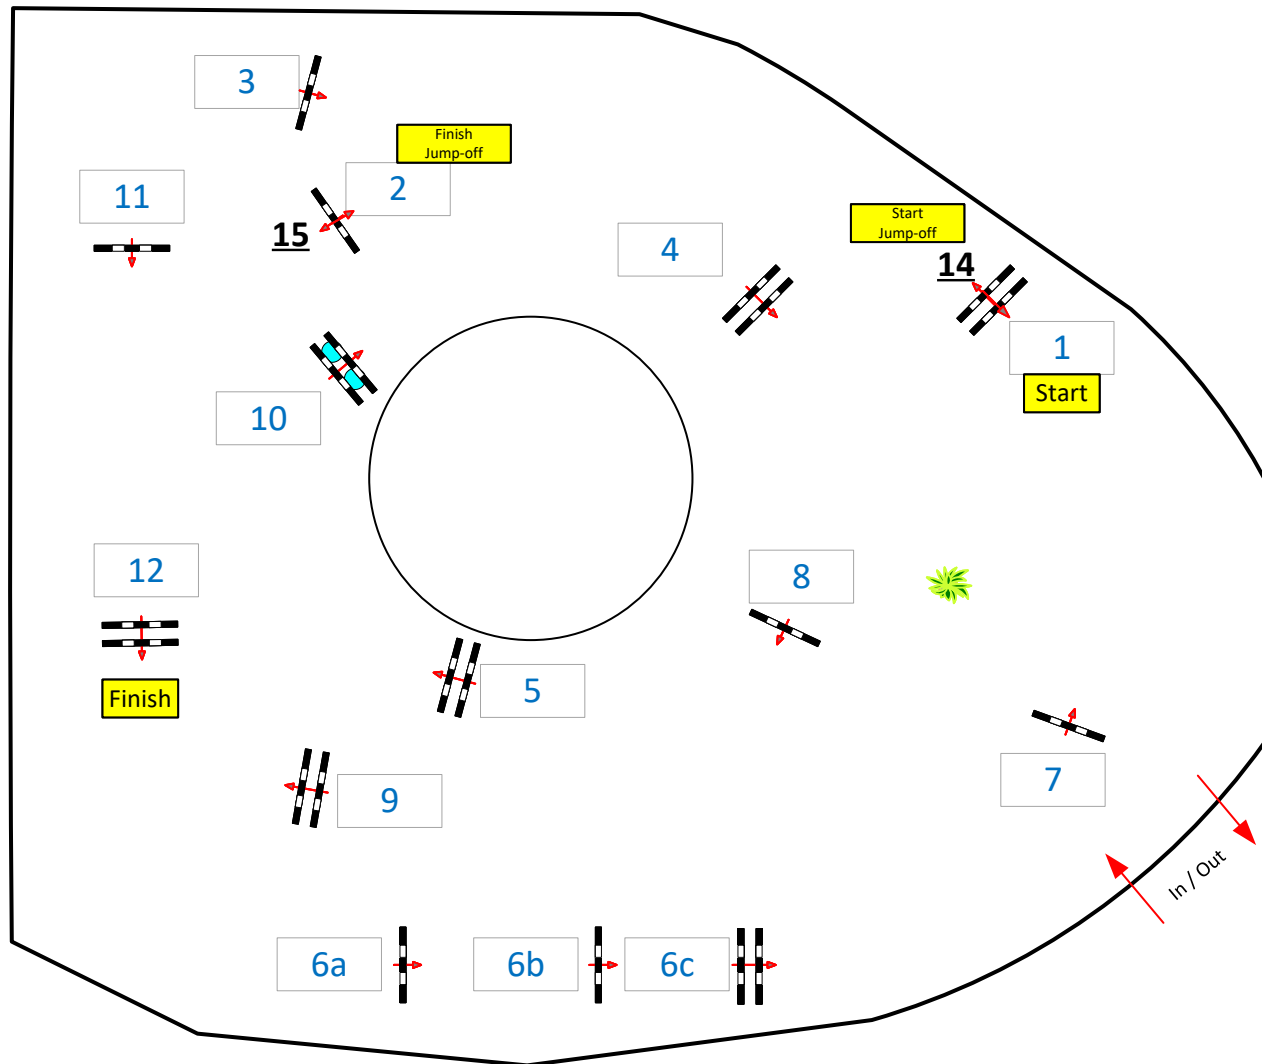

OWL Challenge Paderborn 2024

Class No.:

Sparkassen Trophy

Competition with one jump-off

Sunday, 15 September 2024

Start: 17:10

28

Table: A
National RG:
FEI RG / Art. 501,b1
Height: 1,40 m

Speed: 350 m/min
Length: 460 m
Time allowed: 79 sec
Time limit: 158 sec

Obstacles: 12
Efforts: 14
Penalty sec
Closed combination:

1st Jump-off:
14-5-6b-6c-7-8-9-15
Length: 300 m
Time allowed: 52 sec
Time limit: 104 sec

JO:14-5-6b-6c-7-8-9-15