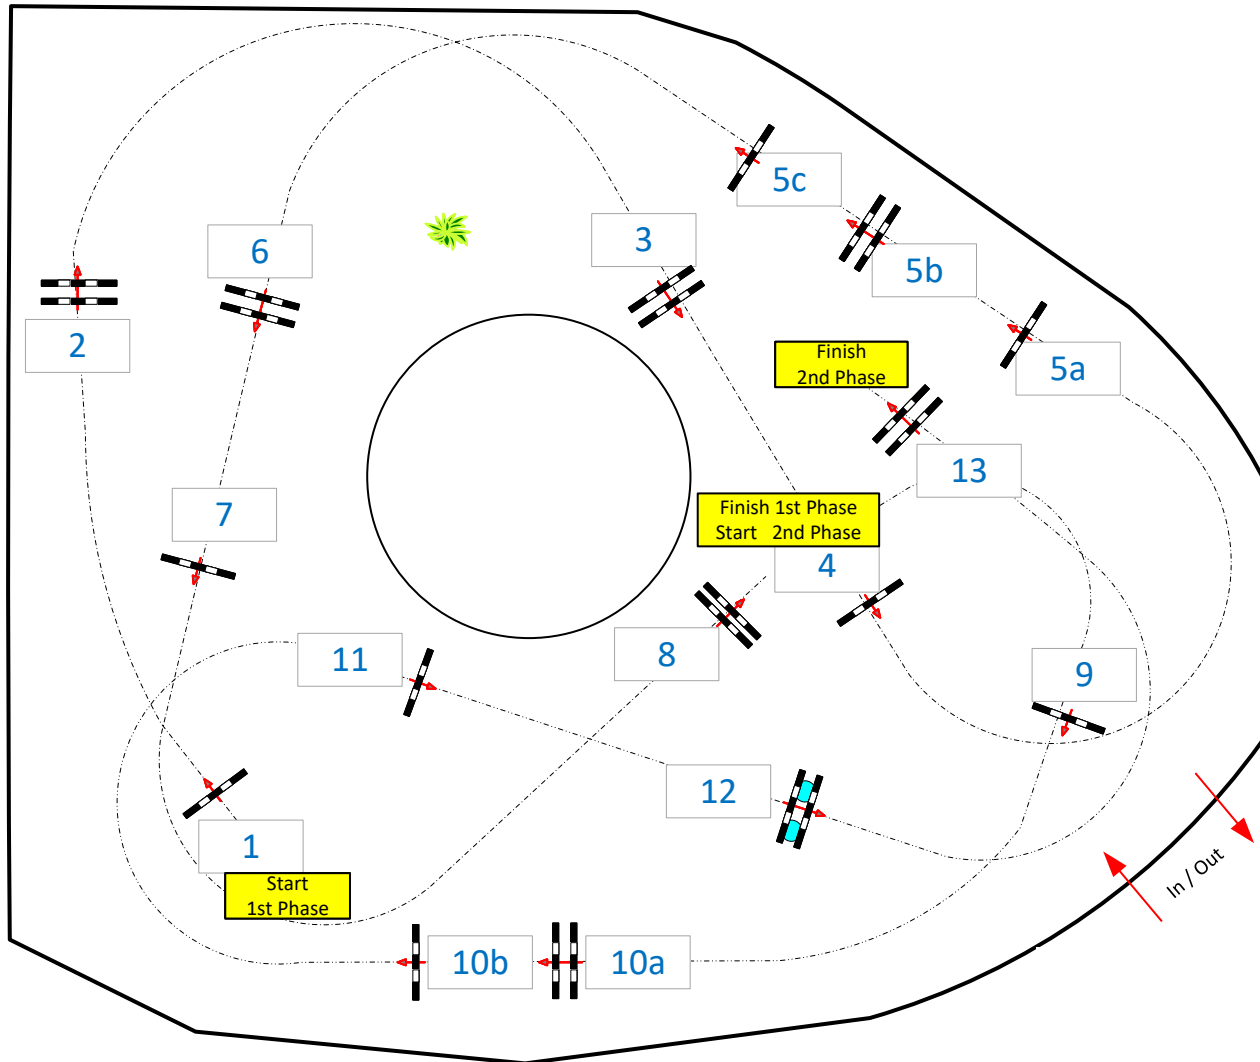

OWL Challenge Paderborn 2024

Class No.:

Medium Tour Final

Competition in two Phases

Sunday, 15 September 2024

Start: 10:05

3

Table: A
National RG:
FEI RG / Art. 274.1.5.3
Height: 1,40 m

Speed: 350 m/min
Length: 300 m
Time allowed: 52 sec
Time limit: 104 sec

Obstacles: 8
Efforts: 10
Penalty sec
Closed combination:

2nd Phase:
9-13
Length: 200 m
Time allowed: 35 sec
Time limit: 70 sec

Jump