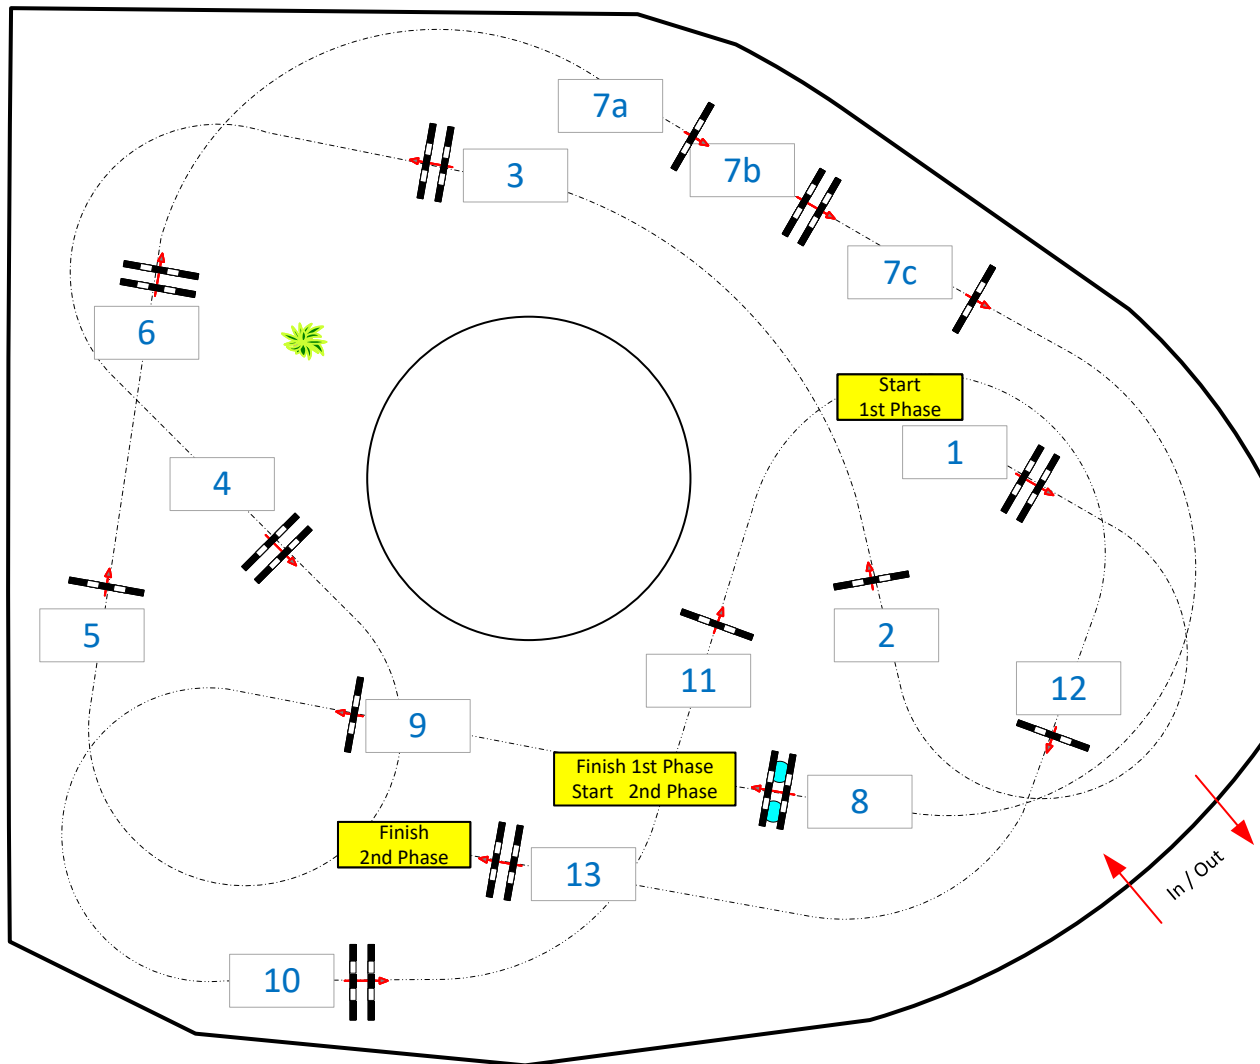

OWL Challenge Paderborn 2024

Class No.: Youngster Tour

Competition in two Phases

Sunday, 15 September 2024

Start: 8:00

- 9
- 12
- 15

Table: A
 National RG:
 FEI RG / Art. 274.1.5.3
 Height: 1,35/1,40/1,45 m

Speed: 350 m/min
 Length: 325 m
 Time allowed: 56 sec
 Time limit: 112 sec

Obstacles: 8
 Efforts: 10
 Penalty sec
 Closed combination:

2nd Phase:
9-13
 Length: 200 m
 Time allowed: 35 sec
 Time limit: 70 sec