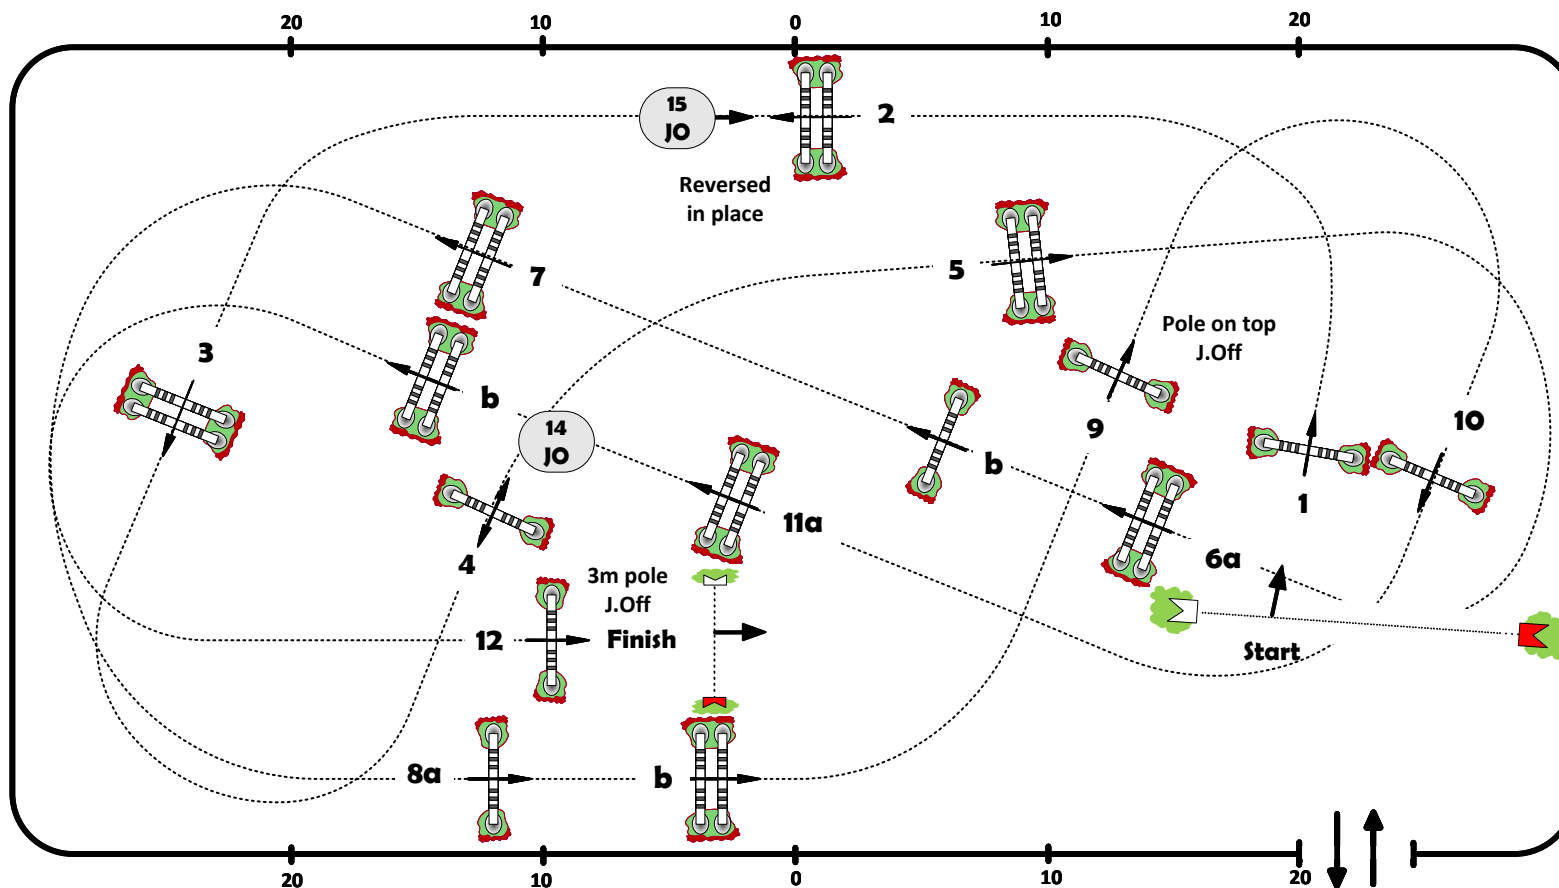

# Helsinki International HORSE SHOW

Comp. No.: 04

INTERNATIONAL GRAND TROPHY

ONE JUMP-OFF

Saturday, October 26, 2024

Table: A	Speed: 350 m/min	Obstacles: 12	Jump-off: <u>12-9-6a-7-8a-8b-14-15</u>
FEI Art. : 238.2.2	Length: 410 m	Efforts: 15	Length: 265 m
Height: 1.60 m	T. allowed: 71 sec		T. allowed: 46 sec
	T. limit: 142 sec		T. limit: 92 sec