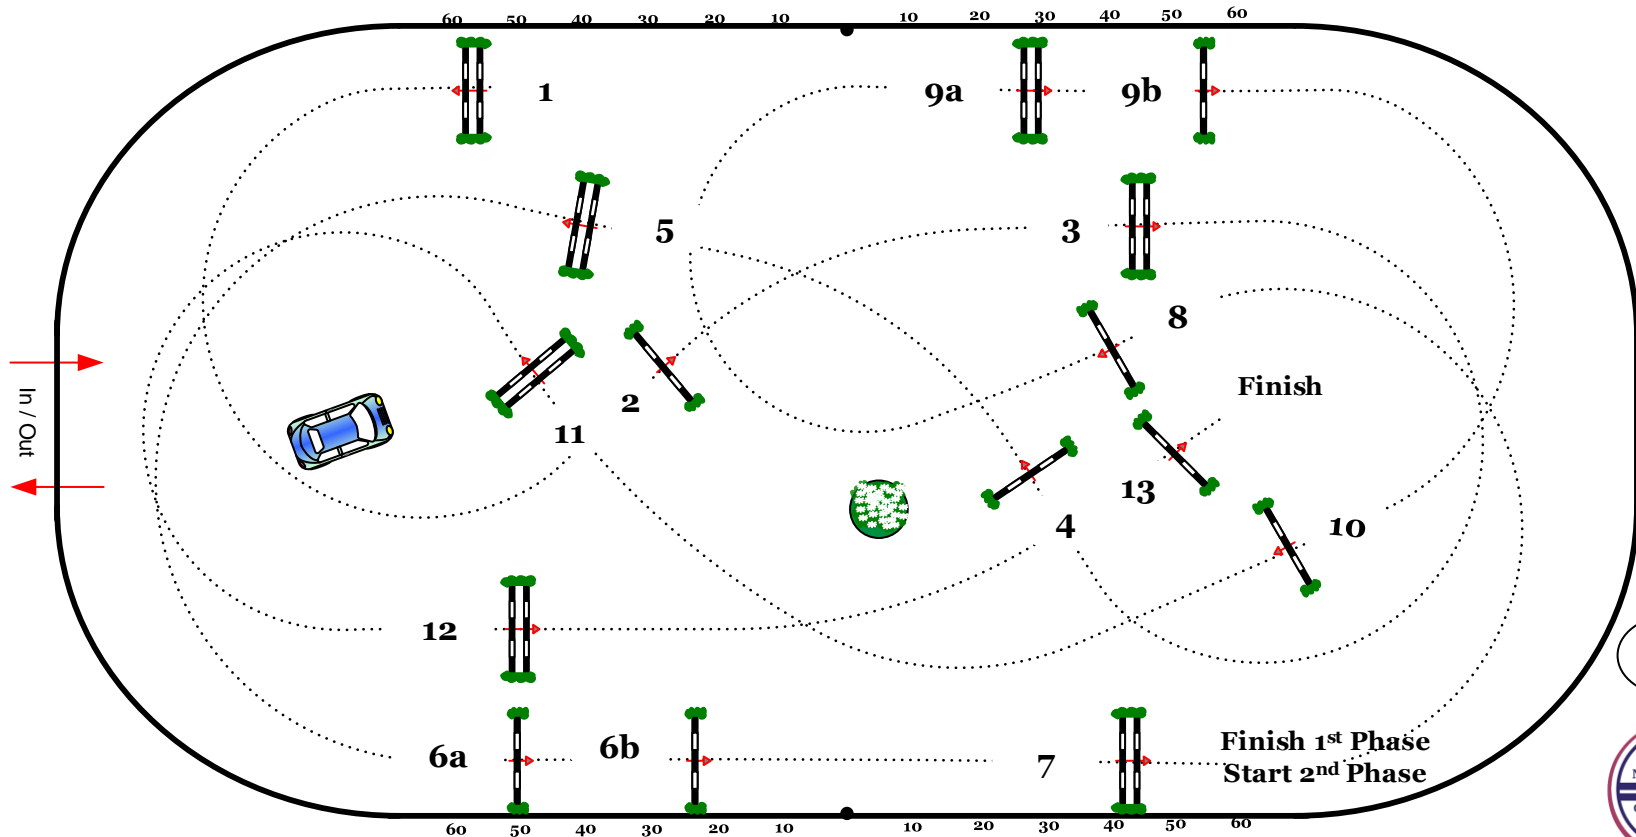

Washington International Horse Show

213-\$32,000 International Jumper Two Phase

Table: A	Speed: 350 m/min	Obstacles: 1-7	Jump off: 8-13
National RG: N/A	Length: 235 m	Efforts: 8	Length: 260 m
FEI RG / Art. 274.1.5.3	Time allowed: 41 sec	Penalty sec: N/A	Time allowed: 45 sec
Height: 1.50 m	Time limit: 82 sec		Time limit: 90 sec