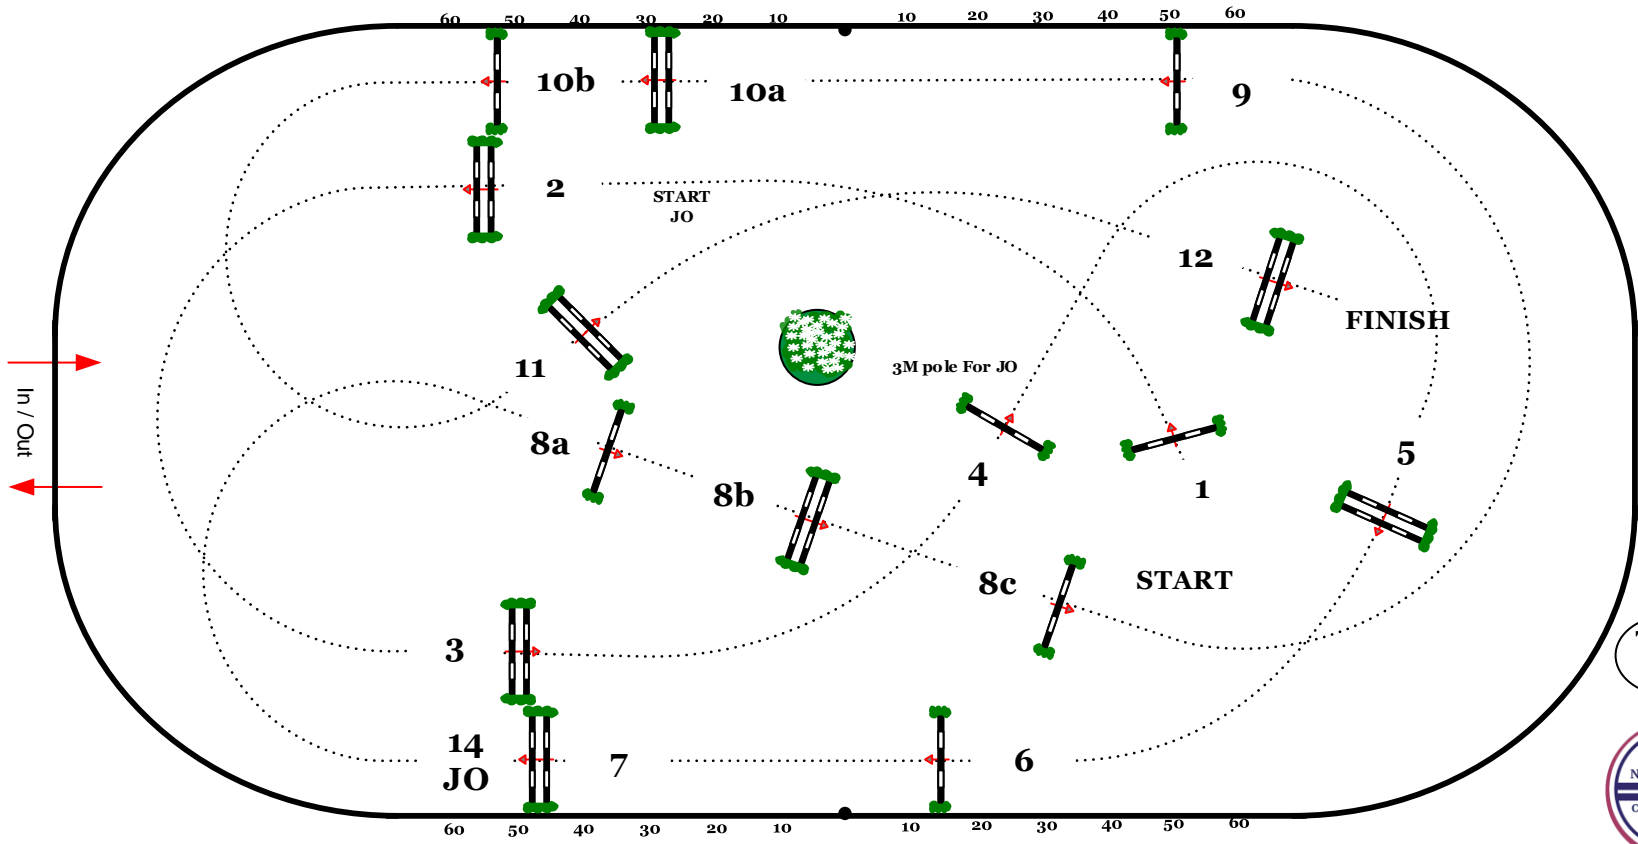

Washington International Horse Show

211- \$63,000 FEI Welcome Stake

Table: A	Speed: 350 m/min	Obstacles: 1-12	Jump off: 2, (14), 4, 1, 10ab, 11, 12
National RG: N/A	Length: 0 m	Efforts: 15	Length: 270 m
FEI RG / Art. 238.2.2	Time allowed: 0 sec	Penalty sec: N/A	Time allowed: 47 sec
Height: 1,55 m	Time limit: 0 sec		Time limit: 94 sec