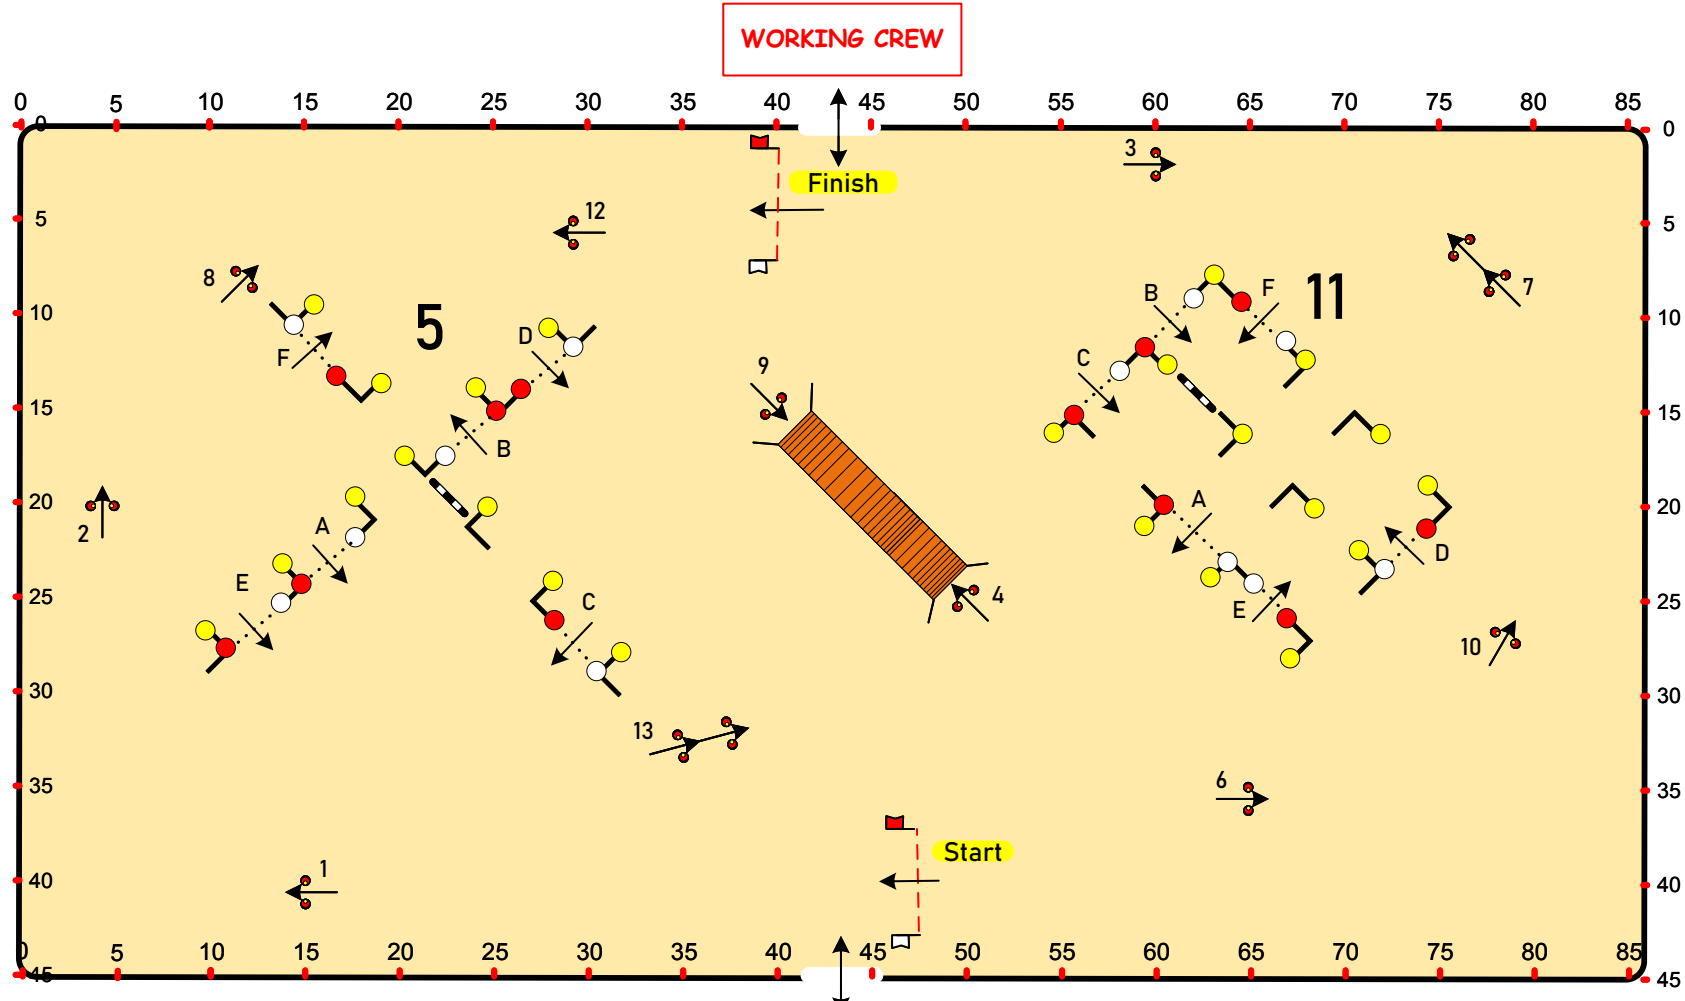

FEI DRIVING WORLD CUP LYON NOVEMBER 2024

● Knock down

IN/OUT
 DRIVER

Drive off for Competition 1: 1-2-3-4-5ABCDEF-6-7-8-9-10-11ABCDEF-12-13

SCALE: 1:400