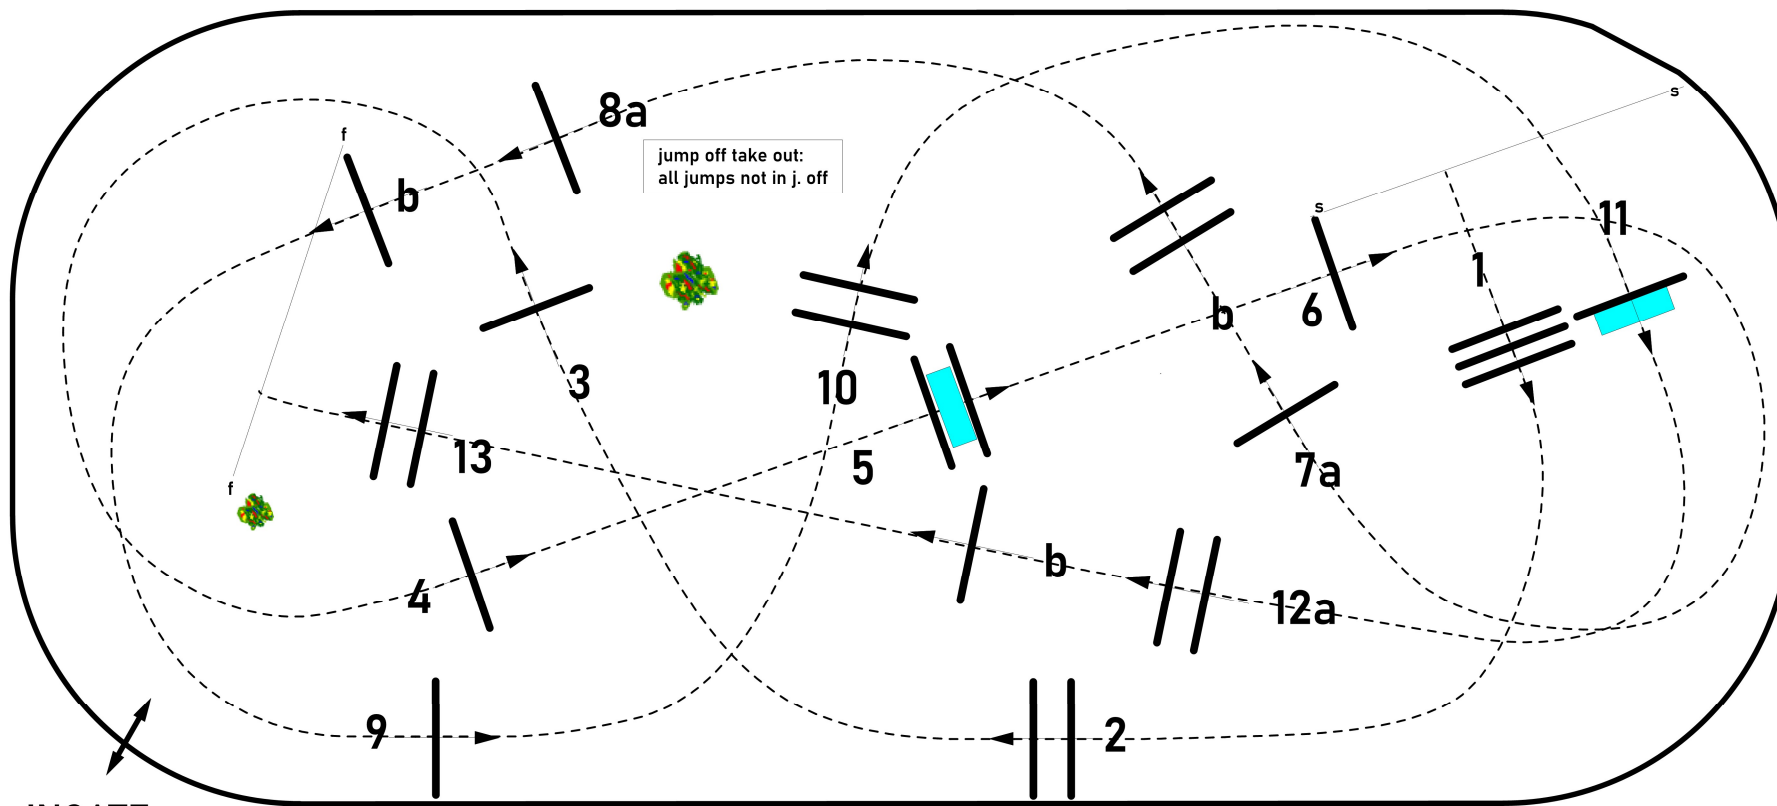

THE ROYAL AGRICULTURAL WINTER FAIR 2024 CSI5*-W / CSI 2*

\$125,000 MAD BARN BIG BEN INTERNATIONAL CHALLENGE Int. jumping competition with jump-off (1.55 m)

- FEI RG / ART:238.2.2
- HEIGHT: 1,55 m
- SPEED: 350m/min
- FIRST ROUND: 1 - 13
- DISTANCE: _____ m
- TIME ALLOWED: _____ sec.
- JUMP OFF: 6,2,3,9,10,7ab,8b
- J/O DISTANCE: 290 m
- J/O TIME ALLOWED: 50 sec

© 2024 WORLDWIDE EQUESTRIAN SOLUTIONS LLC ALL RIGHTS RESERVED

INGATE

SCALE:1:300

OSCAR SOBERON - FEI - USA
MEGHAN RAWLINS - FEI - CAN